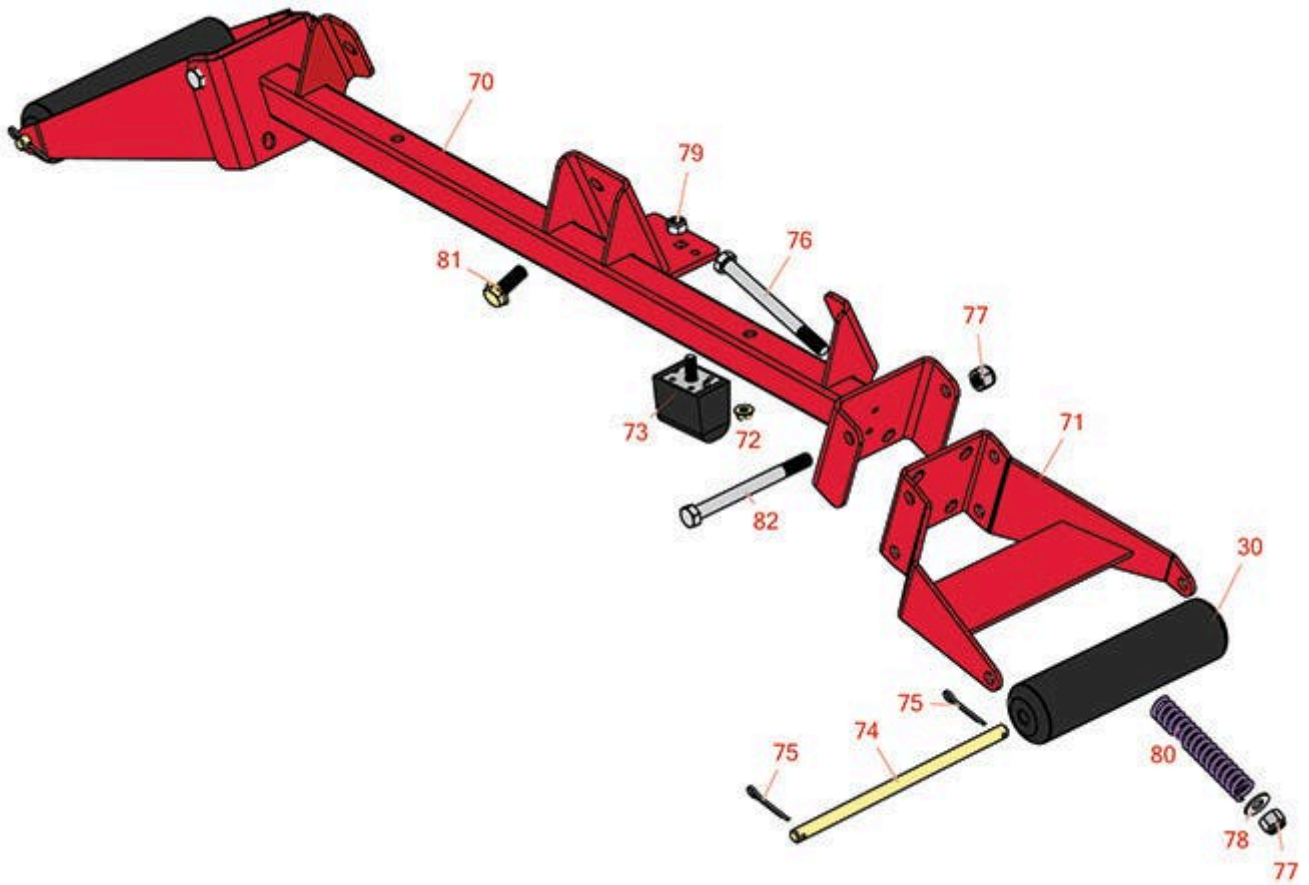

Replaces Toro Groundsmaster 4500-D

Parts

Traction Unit - Model 30857

Front Shroud

All original equipment manufacturers names and part numbers are used for identification purposes only, and we are in no way implying that our products are original equipment parts. Prices subject to change without notice.

Replaces Toro Groundsmaster 4500-D Parts

*Traction Unit - Model 30857
Front Shroud*

Item No	R&R Part No.	OEM Part No.	Description	Qty Req	Order Quantity
30	R105-9816	105-9816	Roller-Plastic	2	
70	R117-4760-01	117-4760-01	Support - Roller	1	
71	R105-3996-01	105-3996-01	Roller Support Assy	2	
72	R104-8300	104-8300, 104-8300 , 119-4041	Locknut - 5/16-18 Flanged Y/Zinc	2	
73	R87-3470	87-3470	Bumper - Rubber	1	
74	R104-5545	104-5545	Shaft- Roller	2	
75	R3272-11	01-151-0010, 01-151-0040, 28-18-D, 28-28-D, 3211-72, 3272-11	Pin - Cotter	4	
76	R325-20	01-150-1250, 01-178-0848, 325-20	Bolt - Hx HD 1/2-13 x 6	2	
77	RF5003	32127-29, 32131-5, 32132-5, 3296-23	Locknut - ESNA 1/2-13	4	
78	R3256-26	01-166-0540, 01-166-0820, 17-2530, 24-13-BD, 30-8570, 3256-26, 356206, 48-9390	Washer - 1/2 in	2	
79	R33025-00	32025-00, 33025-00	Locknut - 10mm x 1.5 Jam	1	
80	R105-3970	105-3970	Spring - Compression	2	

Replaces Toro Groundsmaster 4500-D Parts

*Traction Unit - Model 30857
Front Shroud*

Item No	R&R Part No.	OEM Part No.	Description	Qty Req	Order Quantity
81	R3234-38	3234-38	Bolt - Flanged Hex 1/2-13 x 1-1/4	3	
82	R325-22	01-150-0650, 01-178-0844, 325-21, 325-22	Bolt - Hx HD 1/2-13 x 5 1/2	2	