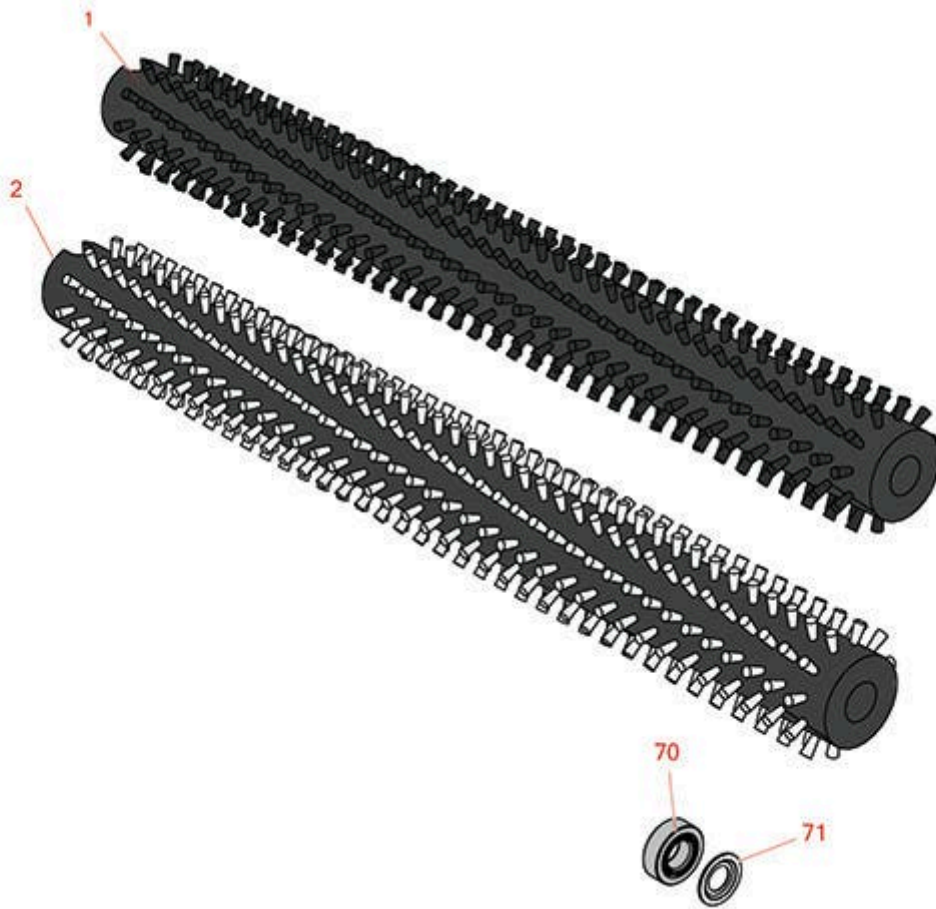

# Replaces Toro Greensmaster 3050 Parts

*Dethatcher Unit - Model 04479*

*Groomer*

All original equipment manufacturers names and part numbers are used for identification purposes only, and we are in no way implying that our products are original equipment parts. Prices subject to change without notice.

# Replaces Toro Greensmaster 3050 Parts

*Dethatcher Unit - Model 04479*

*Groomer*

Item No	R&R Part No.	OEM Part No.	Description	Qty Req	Order Quantity
---------	--------------	--------------	-------------	---------	----------------

## **Brushes**

1	<b>R127-1547</b>	127-1547	Grooming Brush - 21 in Soft Bristles	1	
2	<b>R127-1548</b>	127-1548	Grooming Brush - 21 in Stiff Bristles	1	