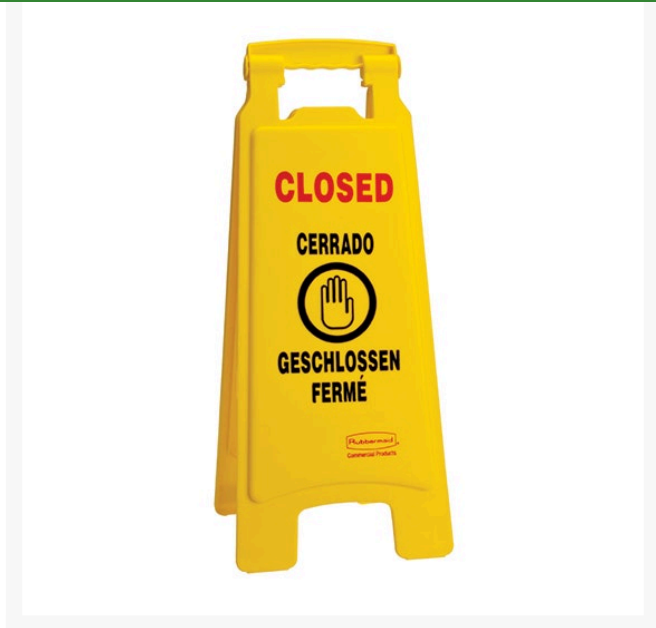

Floor Sign - Closed - Multi-Lingual

R6031

Details

Prevent injury with floor safety signs! Durable, bright yellow polypropylene construction with bold black lettering; 25" high and printed both sides. "Closed" and "Caution" warning signs are printed in English, French, German and Spanish for effective communication. Fold flat for easy storage; handle cutout for carrying or hanging.

- Alerts safety risks in 4 languages
- Fold flat for storage
- Handle cutout for carrying/hanging
- Printed both sides
- "Closed"

Specifications

Manufacturer	Rubbermaid
Color	Yellow
Height	25 in

Evergreen