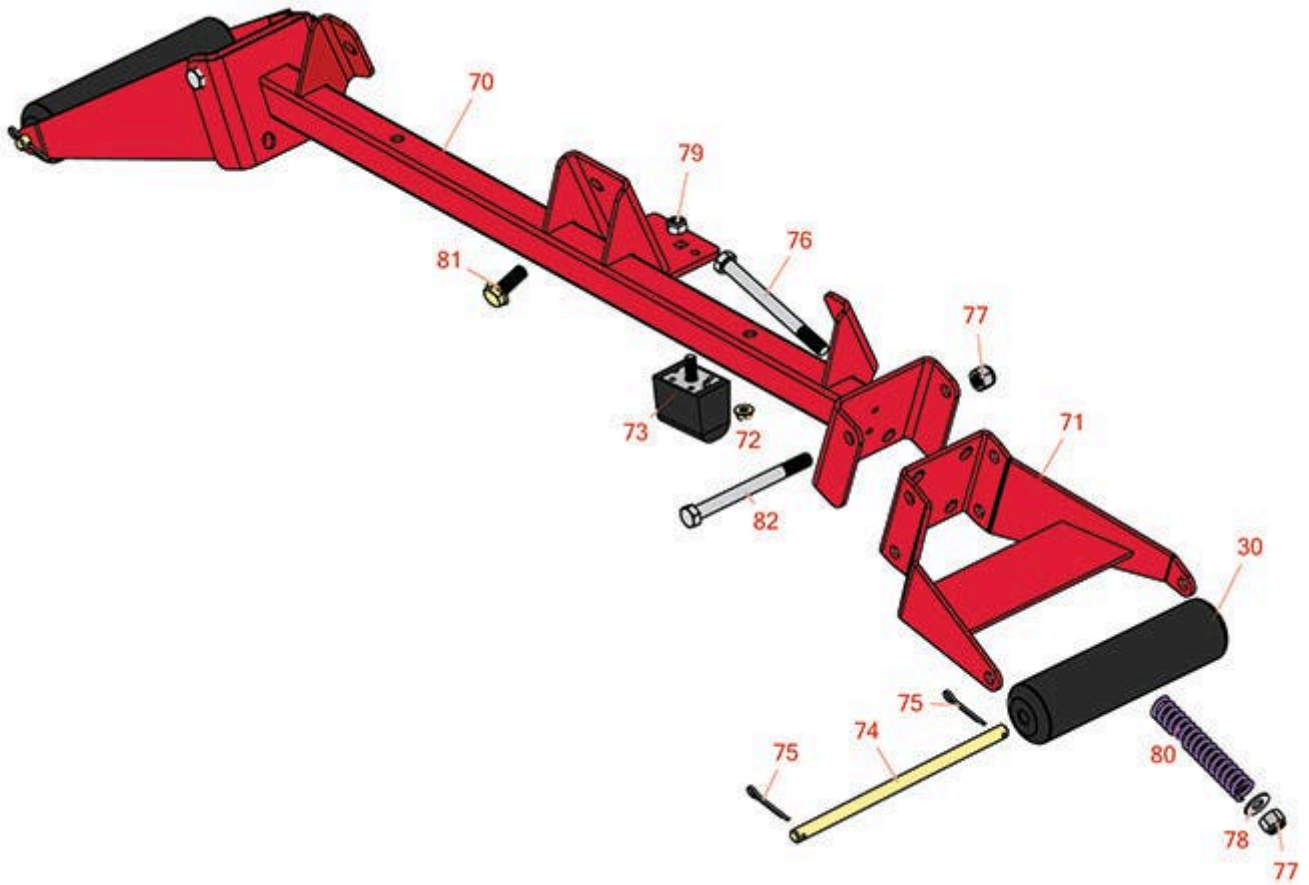

Replaces Toro Groundsmaster 4500-D

Parts

Traction Unit - Model 30885

Front Shroud

All original equipment manufacturers names and part numbers are used for identification purposes only, and we are in no way implying that our products are original equipment parts. Prices subject to change without notice.

Replaces Toro Groundsmaster 4500-D Parts

*Traction Unit - Model 30885
Front Shroud*

Item No	R&R Part No.	OEM Part No.	Description	Qty Req	Order Quantity
30	R105-9816	105-9816	Roller-Plastic	2	
70	R117-4760-01	117-4760-01	Support - Roller	1	
71	R105-3996-01	105-3996-01	Roller Support Assy	2	
72	R104-8300	104-8300, 104-8300 , 119-4041	Locknut - 5/16-18 Flanged Y/Zinc	2	
73	R87-3470	87-3470	Bumper - Rubber	1	
74	R104-5545	104-5545	Shaft- Roller	2	
75	R3272-11	01-151-0010, 01-151-0040, 28-18-D, 28-28-D, 3211-72, 3272-11	Pin - Cotter	4	
76	R325-20	01-150-1250, 01-178-0848, 325-20	Bolt - Hx HD 1/2-13 x 6	2	
77	RF5003	32127-29, 32131-5, 32132-5, 3296-23	Locknut - ESNA 1/2-13	4	
78	R3256-26	01-166-0540, 01-166-0820, 17-2530, 24-13-BD, 30-8570, 3256-26, 356206, 48-9390	Washer - 1/2 in	2	
79	R33025-00	32025-00, 33025-00	Locknut - 10mm x 1.5 Jam	1	
80	R105-3970	105-3970	Spring - Compression	2	

Replaces Toro Groundsmaster 4500-D Parts

*Traction Unit - Model 30885
Front Shroud*

Item No	R&R Part No.	OEM Part No.	Description	Qty Req	Order Quantity
81	R3234-38	3234-38	Bolt - Flanged Hex 1/2-13 x 1-1/4	3	
82	R325-22	01-150-0650, 01-178-0844, 325-21, 325-22	Bolt - Hx HD 1/2-13 x 5 1/2	2	