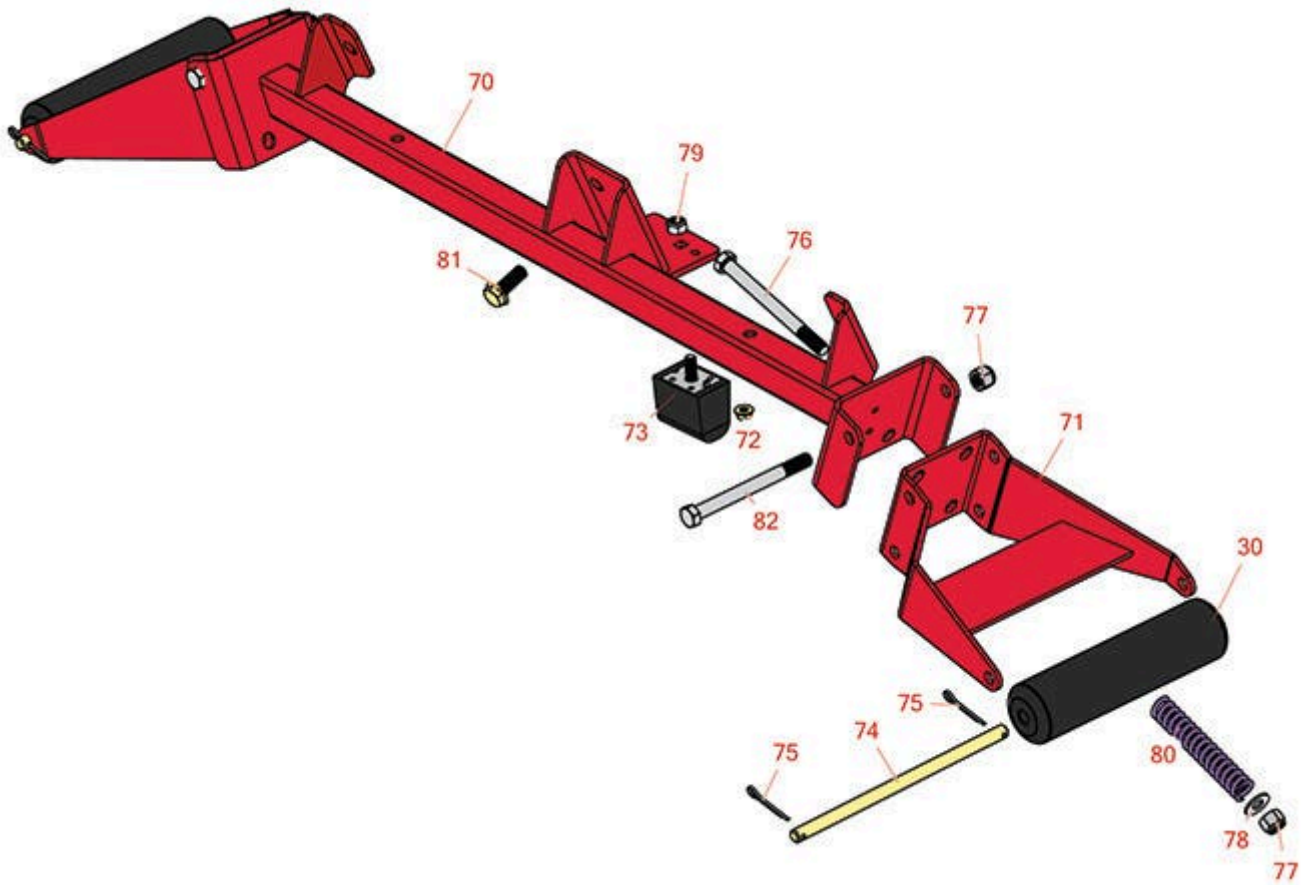

Replaces Toro Groundsmaster 4500-D

Parts

Traction Unit - Model 30881
Front Shroud

All original equipment manufacturers names and part numbers are used for identification purposes only, and we are in no way implying that our products are original equipment parts. Prices subject to change without notice.

Replaces Toro Groundsmaster 4500-D Parts

*Traction Unit - Model 30881
Front Shroud*

Item No	R&R Part No.	OEM Part No.	Description	Qty Req	Order Quantity
30	R105-9816	105-9816	Roller-Plastic	2	
70	R117-4760-01	117-4760-01	Support - Roller	1	
71	R105-3996-01	105-3996-01	Roller Support Assy	2	
72	R104-8300	104-8300, 104-8300 , 119-4041	Locknut - 5/16-18 Flanged Y/Zinc	2	
73	R87-3470	87-3470	Bumper - Rubber	1	
74	R104-5545	104-5545	Shaft- Roller	2	
75	R3272-11	01-151-0010, 01-151-0040, 28-18-D, 28-28-D, 3211-72, 3272-11	Pin - Cotter	4	
76	R325-20	01-150-1250, 01-178-0848, 325-20	Bolt - Hx HD 1/2-13 x 6	2	
77	RF5003	32127-29, 32131-5, 32132-5, 3296-23	Locknut - ESNA 1/2-13	4	
78	R3256-26	01-166-0540, 01-166-0820, 17-2530, 24-13-BD, 30-8570, 3256-26, 356206, 48-9390	Washer - 1/2 in	2	
79	R33025-00	32025-00, 33025-00	Locknut - 10mm x 1.5 Jam	1	
80	R105-3970	105-3970	Spring - Compression	2	

Replaces Toro Groundsmaster 4500-D Parts

*Traction Unit - Model 30881
Front Shroud*

Item No	R&R Part No.	OEM Part No.	Description	Qty Req	Order Quantity
81	R3234-38	3234-38	Bolt - Flanged Hex 1/2-13 x 1-1/4	3	
82	R325-22	01-150-0650, 01-178-0844, 325-21, 325-22	Bolt - Hx HD 1/2-13 x 5 1/2	2	