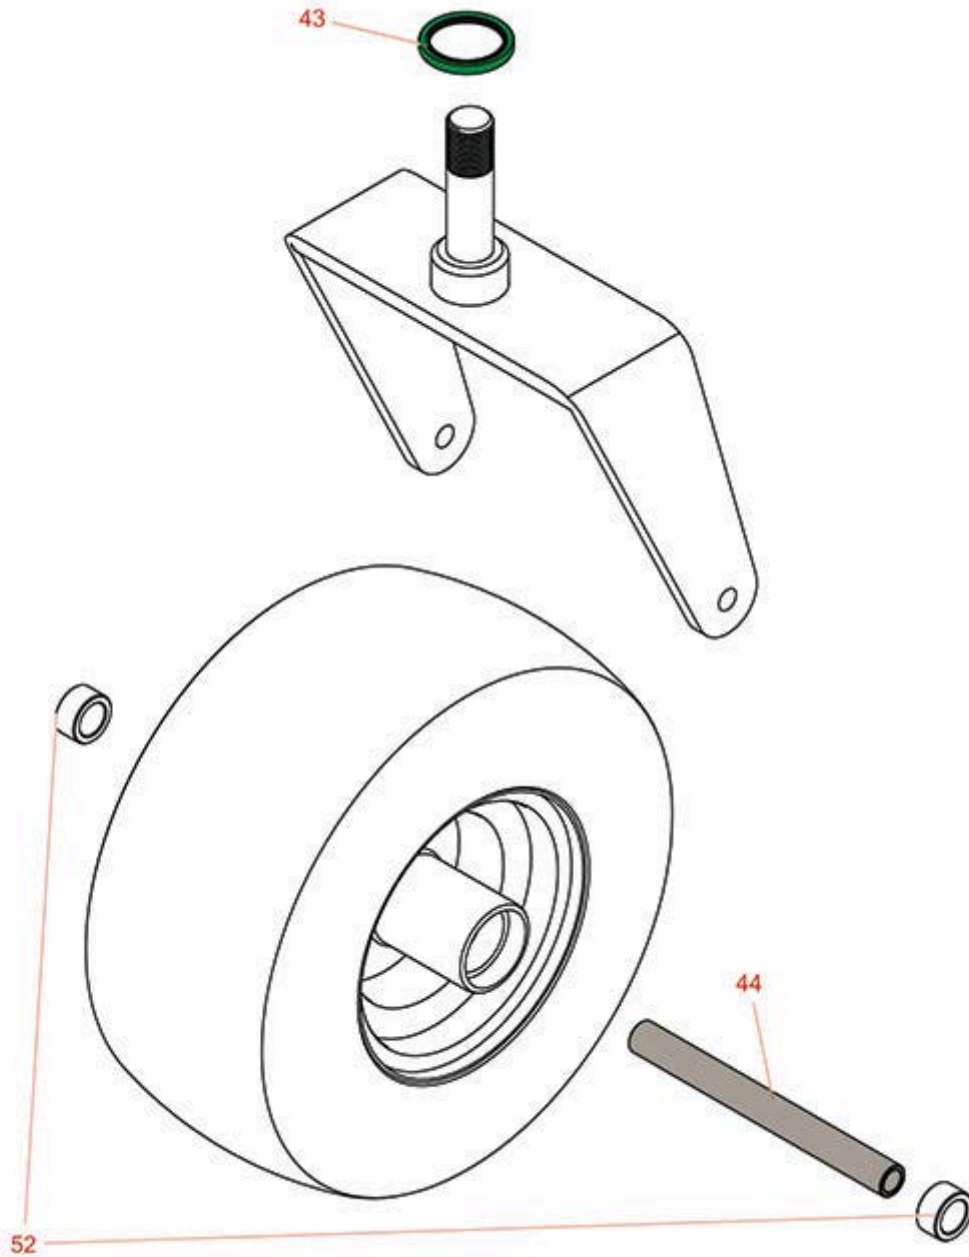

# Replaces Scag STCII - Tiger Cat II Parts

61in Zero-Turn Mower  
Caster Wheel

All original equipment manufacturers names and part numbers are used for identification purposes only, and we are in no way implying that our products are original equipment parts. Prices subject to change without notice.

# Replaces Scag STCII - Tiger Cat II Parts

61in Zero-Turn Mower  
Caster Wheel

Item No	R&R Part No.	OEM Part No.	Description	Qty Req	Order Quantity
---------	--------------	--------------	-------------	---------	----------------

## Other Parts Available

43	<b>RZS481025</b>	481025	Seal - Bottom	2	
44	<b>RZS43583</b>	43583	Sleeve - Caster Wheel	2	
52	<b>RZS43584</b>	43584	Spacer - Caster Wheel	4	

All original equipment manufacturers names and part numbers are used for identification purposes only, and we are in no way implying that our products are original equipment parts. Prices subject to change without notice.