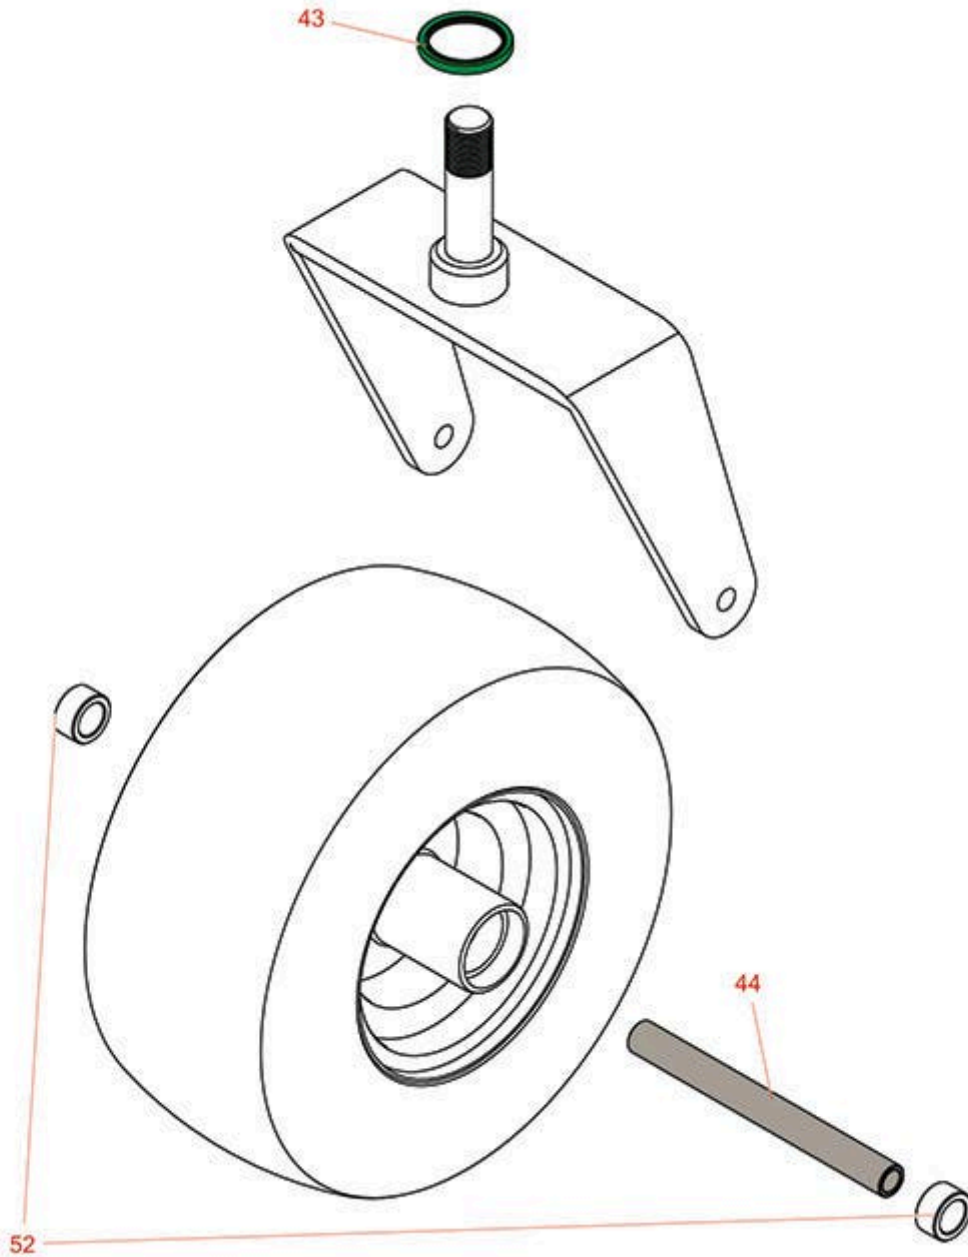

Replaces Scag STCII - Tiger Cat II Parts

52in Zero-Turn Mower
Caster Wheel

All original equipment manufacturers names and part numbers are used for identification purposes only, and we are in no way implying that our products are original equipment parts. Prices subject to change without notice.

Replaces Scag STCII - Tiger Cat II Parts

52in Zero-Turn Mower
Caster Wheel

Item No	R&R Part No.	OEM Part No.	Description	Qty Req	Order Quantity
---------	--------------	--------------	-------------	---------	----------------

Other Parts Available

43	RZS481025	481025	Seal - Bottom	2	
44	RZS43583	43583	Sleeve - Caster Wheel	2	
52	RZS43584	43584	Spacer - Caster Wheel	4	

All original equipment manufacturers names and part numbers are used for identification purposes only, and we are in no way implying that our products are original equipment parts. Prices subject to change without notice.