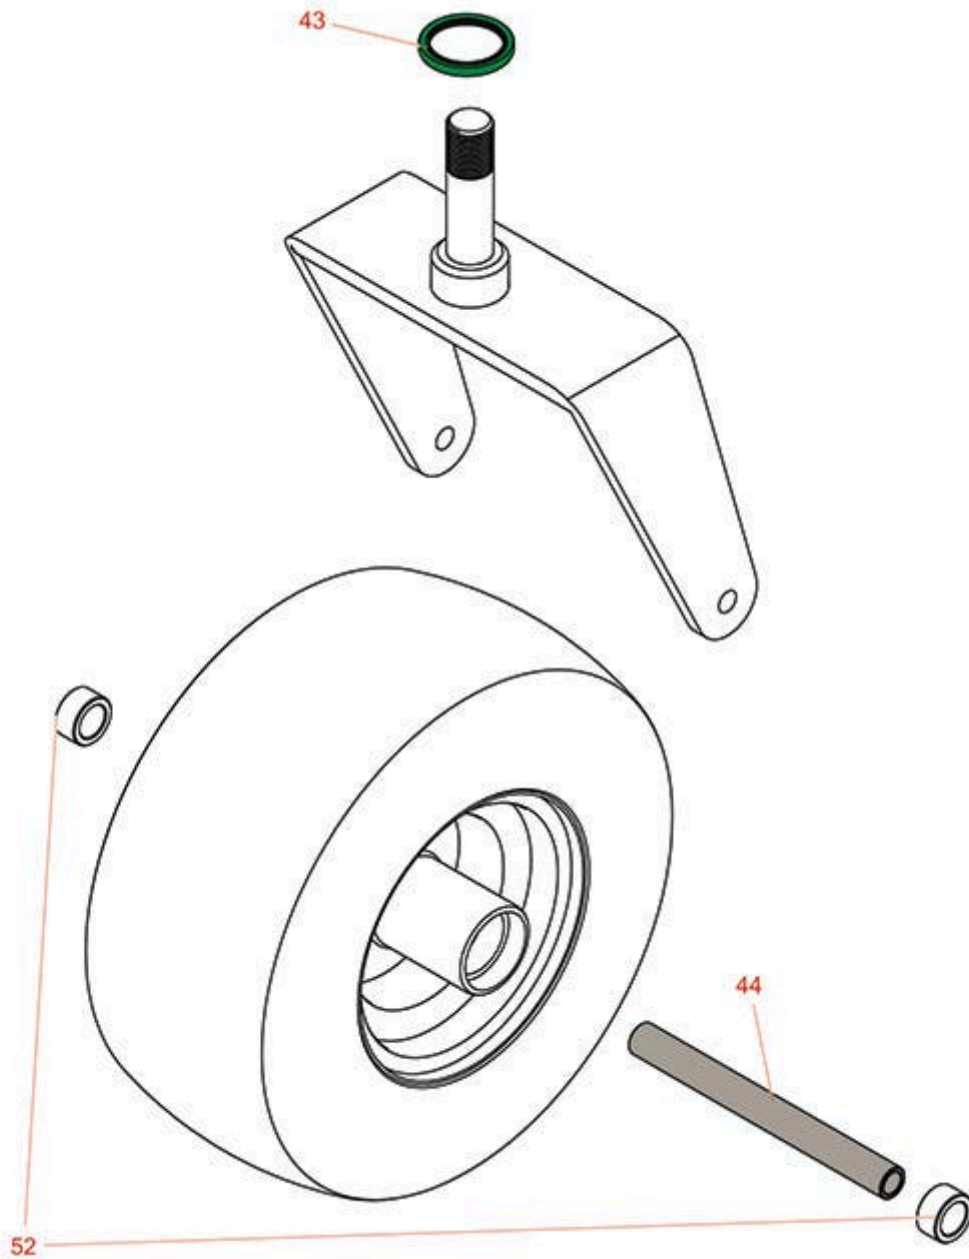

# Replaces Scag STCII - Tiger Cat II Parts

48in Zero-Turn Mower  
Caster Wheel

All original equipment manufacturers names and part numbers are used for identification purposes only, and we are in no way implying that our products are original equipment parts. Prices subject to change without notice.

# Replaces Scag STCII - Tiger Cat II Parts

48in Zero-Turn Mower  
Caster Wheel

Item No	R&R Part No.	OEM Part No.	Description	Qty Req	Order Quantity
---------	--------------	--------------	-------------	---------	----------------

## Other Parts Available

43	<b>RZS481025</b>	481025	Seal - Bottom	2	
44	<b>RZS43583</b>	43583	Sleeve - Caster Wheel	2	
52	<b>RZS43584</b>	43584	Spacer - Caster Wheel	4	

All original equipment manufacturers names and part numbers are used for identification purposes only, and we are in no way implying that our products are original equipment parts. Prices subject to change without notice.