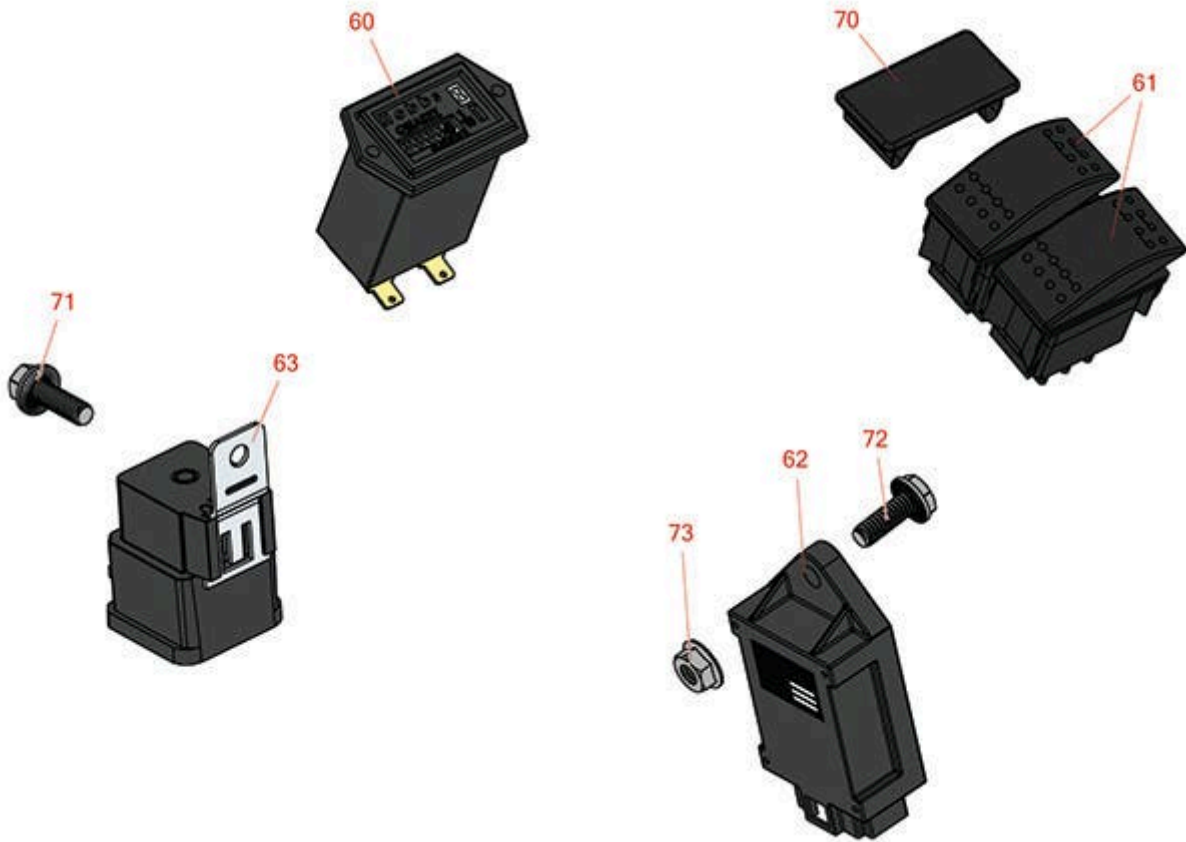

Replaces Toro Groundsmaster 4500-D

Parts

Traction Unit - Model 30857

Console & Control Arm

All original equipment manufacturers names and part numbers are used for identification purposes only, and we are in no way implying that our products are original equipment parts. Prices subject to change without notice.

Replaces Toro Groundsmaster 4500-D Parts

*Traction Unit - Model 30857
Console & Control Arm*

Item No	R&R Part No.	OEM Part No.	Description	Qty Req	Order Quantity
---------	--------------	--------------	-------------	---------	----------------

Gauges and Controls

60	R75-6820	75-6820	Meter - Hour - Quartz	1	
61	R95-8999	95-8999	Switch - Headlight	2	
62	RX1709565660	98-7611, 99-3463, 99-7611	Kubota Controller	1	
63	R99-7430	99-7430	Relay - 30 Amp	3	

Other Parts Available

70	R99-7420	100-8493, 99-7420	Plug-Hole	1	
71	R32144-10	32140-81, 32144-10, 32144-3, 34-140-AMVD	Bolt - 1/4-20 x 3/4 Serrated Hx Wshr	1	
72	R3234-4	3234-4	Bolt - Hx Ser Was HD 1/4-20 x 3/4	1	
73	R32128-33	32128-33	Nut - 1/4-20 Flanged Serr	1	