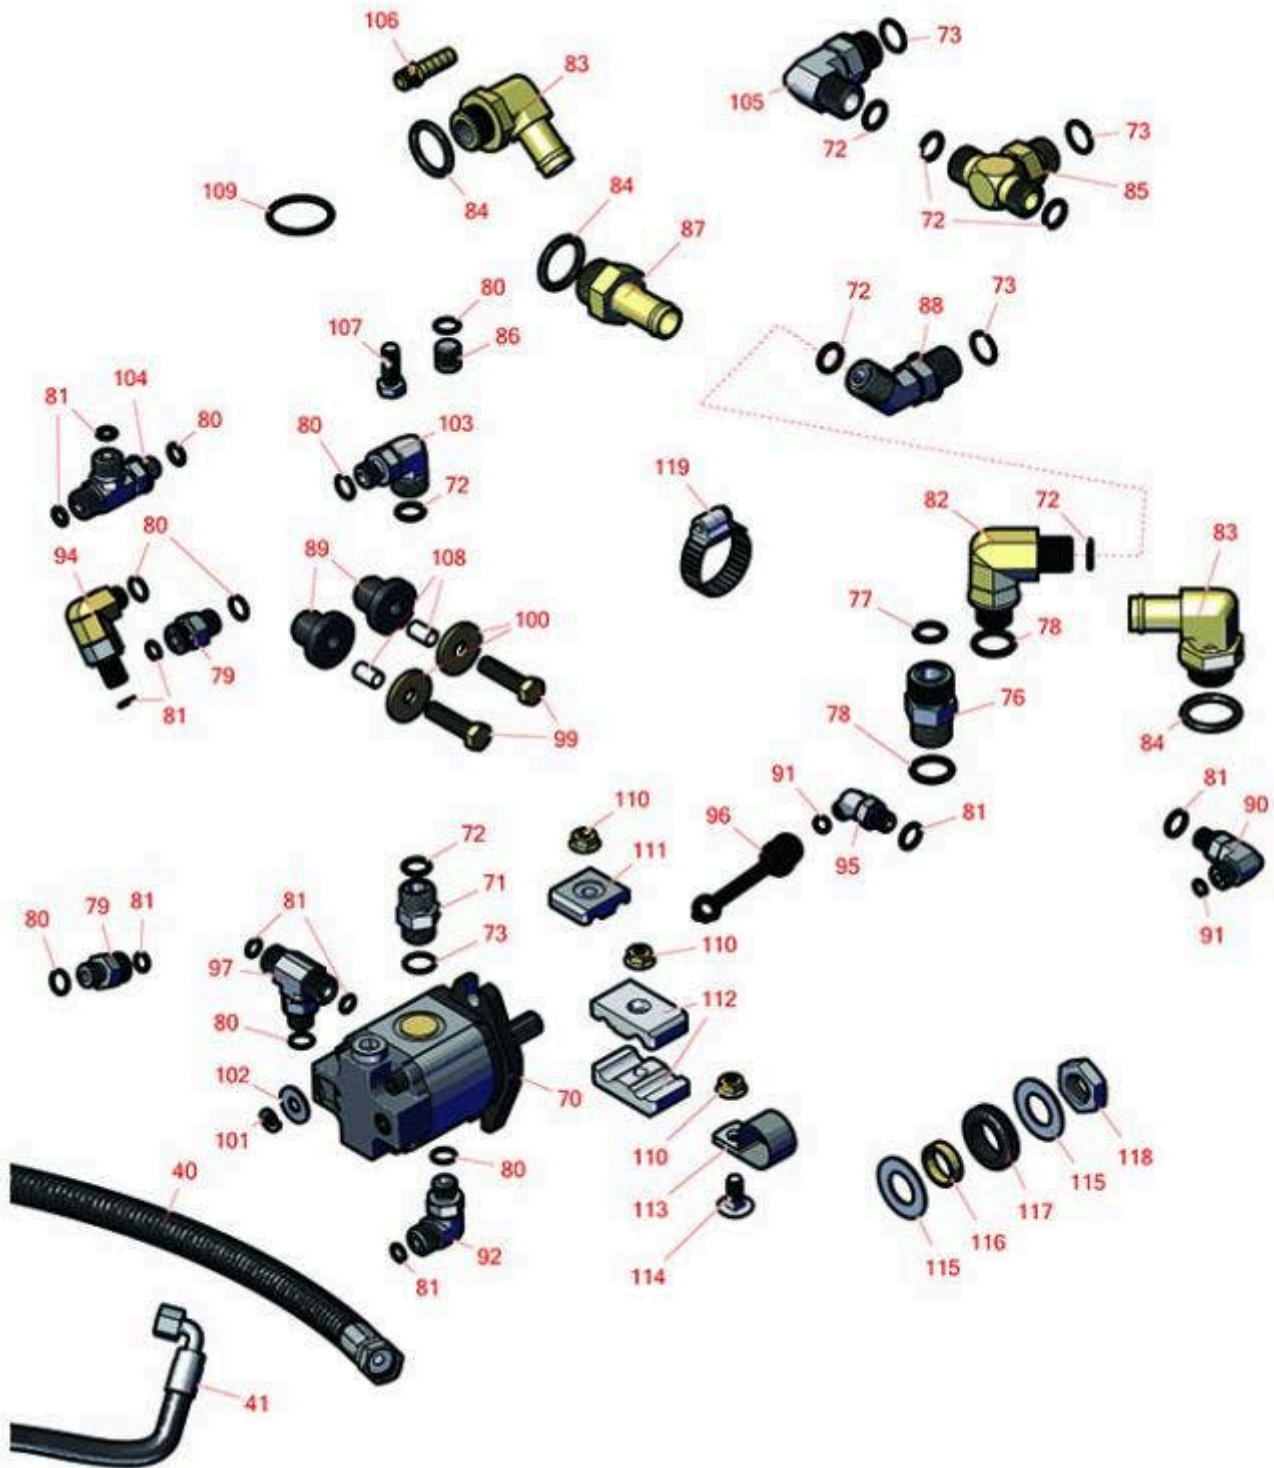

# Replaces Toro Groundsmaster 360 Parts

2WD Traction Unit - Models 31201, 31228, 31229 & 31230  
Deck Lift Valve & Hydraulics

All original equipment manufacturers names and part numbers are used for identification purposes only, and we are in no way implying that our products are original equipment parts. Prices subject to change without notice.

# Replaces Toro Groundsmaster 360 Parts

2WD Traction Unit - Models 31201, 31228, 31229 & 31230  
Deck Lift Valve & Hydraulics

Item No	R&R Part No.	OEM Part No.	Description	Qty Req	Order Quantity
<b>Hoses</b>					
40	<b>R100-5629</b>	100-5629	Hydraulic Hose Assy	1	
41	<b>R112-9185</b>	112-9185	Hydraulic Hose Assy	1	
41	<b>R110-0928</b>	110-0928	Hydraulic Hose Assy	1	
<b>Other Parts Available</b>					
70	<b>R115-0375</b>	115-0375	Gear Pump Assy	1	
71	<b>R340-4</b>	340-4	Hydraulic Fitting - Male Connector	1	
72	<b>R237-30</b>	23-6320, 237-30	O-Ring - Seal	6	
73	<b>R237-79</b>	237-79	O-Ring	3	
76	<b>R340-7</b>	340-7	Adapter	1	
77	<b>R237-65</b>	237-65, 237.65	O-Ring	1	
78	<b>R237-80</b>	237-80, 327-80	O-Ring	2	
79	<b>R340-2</b>	340-2, 60-1920	Hydraulic Fitting - Striaight	5	
80	<b>R237-42</b>	237-42, 31-4160	O-Ring	7	
81	<b>R237-22</b>	107-8844, 237-22, 237-78	O-Ring	9	
82	<b>R340-105</b>	340-105	Hydraulic Fitting	1	
83	<b>R353-987</b>	353-987	Hydraulic Fitting - 90 Deg	2	