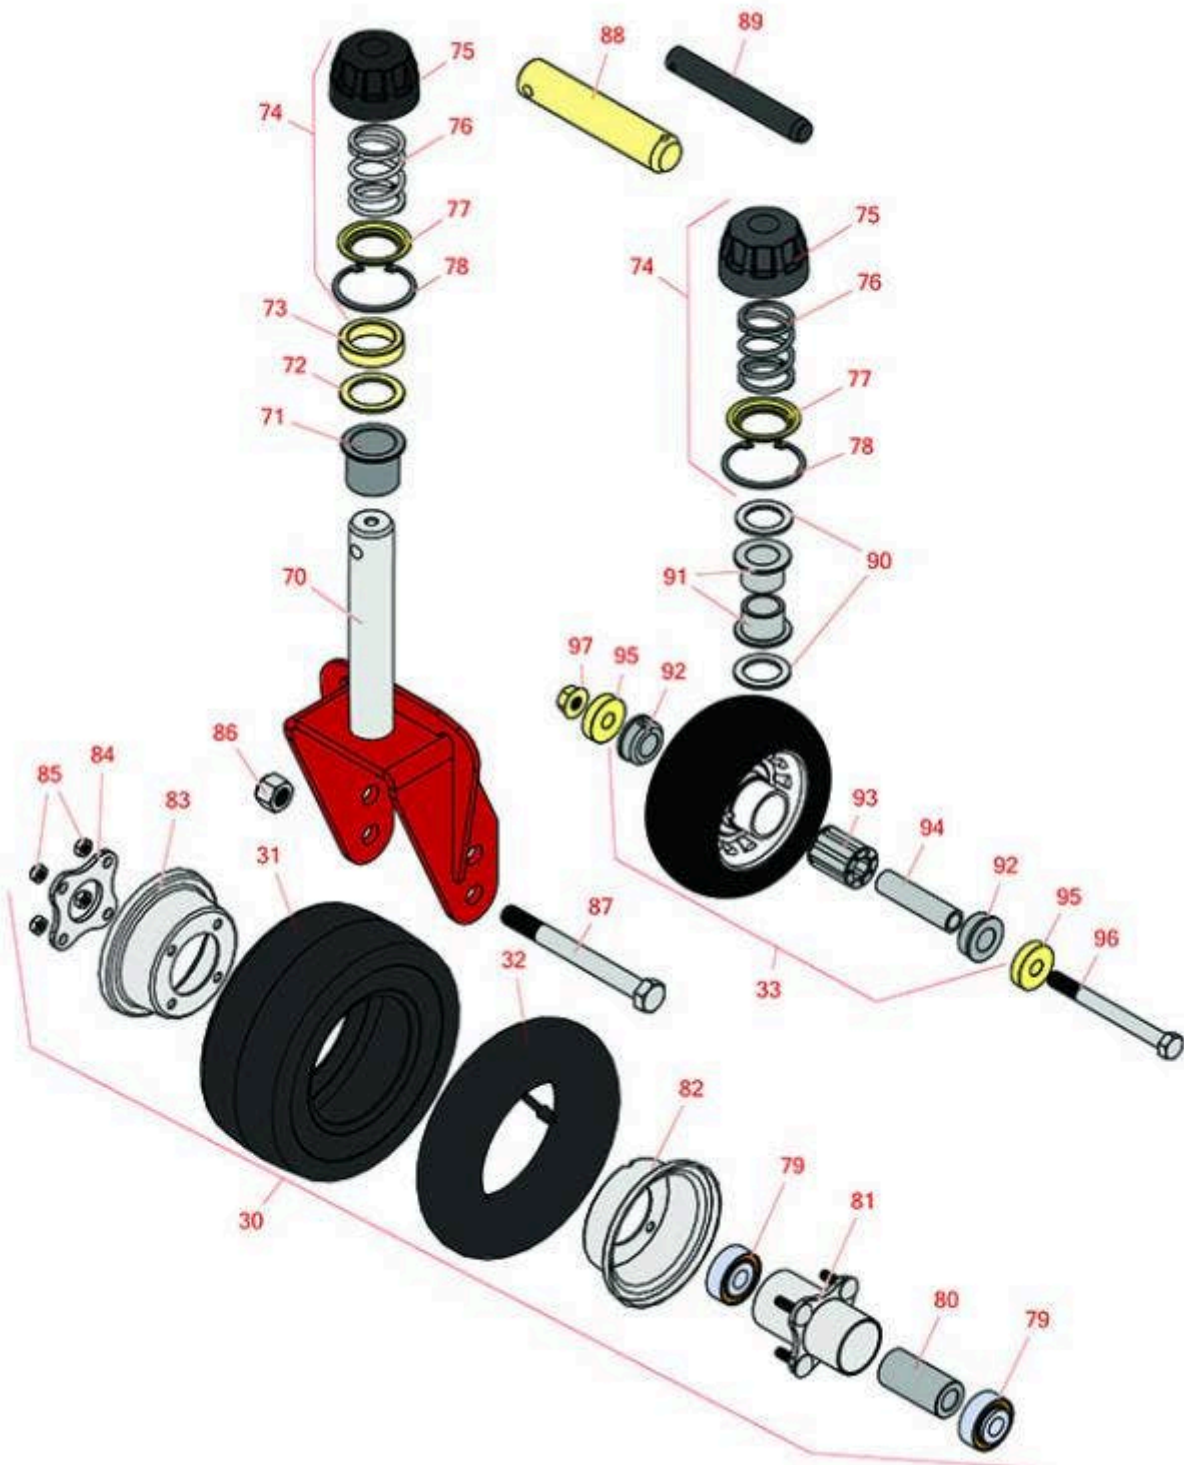

Replaces Toro Groundsmaster 3280-D

Parts

72in Rotary Deck - Model 31336
Caster Wheels

All original equipment manufacturers names and part numbers are used for identification purposes only, and we are in no way implying that our products are original equipment parts. Prices subject to change without notice.

Replaces Toro Groundsmaster 3280-D Parts

72in Rotary Deck - Model 31336
Caster Wheels

Item No	R&R Part No.	OEM Part No.	Description	Qty Req	Order Quantity
Tires & Wheels					
30	R93-9938	86-0020, 93-9938	Wheel Assy - Castor - Pneu 8x3.50-4	2	
31	R93-9939	93-9939, 98-2877	Tire - 8x3.50-4 (4 Ply) Sm Pneu	2	
31	R150615	136-4424, 137-5924	Tire - Foam Filled 8-3.5 x 4 Sm 4 Ply	2	
32	R68-8950	68-8950	Tube - Castor Wheel 9x3.50-4 TR87	2	
33	R63-8400	63-8400, 66-6440, 68-6850	Wheel - Rear Caster Assy	2	
<i>Tech Note: Includes: R62-5580 Bearing, R302-5 Zerk, R63-1770 Spacer & R63-8580 Bearing:</i>					
Other Parts Available					
70	R104-0762-01	104-0762-01	Caster Fork	2	
71	R69-6470	69-6470	Bushing - Flanged	4	
72	R69-6860	69-6860	Washer - 1/8 - Caster Wheel	2	
73	R69-1510	69-1510	Spacer - 1/2 Caster Fork	10	
74	R92-9727	92-9727	Cap Assy - HOC	2	
75	R92-8861	92-5582, 92-8861	Cap - HOC	4	
76	R92-9726	92-9726	Spring - Compression	4	
77	R92-5583	92-5583	Washer- Cap	2	
78	R92-5581	92-5581	Ring - Retaining	4	
79	R93-4237	93-4237	Bearing	4	
80	R93-4241	93-4241	Spacer - Caster Wheel	2	