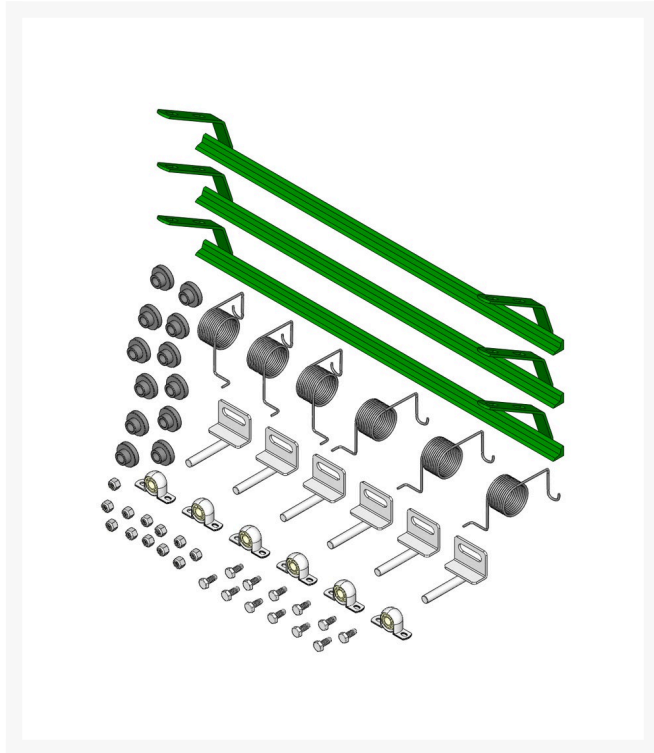

# Scraper Kit - Rear Roller SET/3

R53-9240G

## Fits Models

R&R Products Greens Max 2200LP

R&R Products Versa-Green 1860

R&R Products Versa-Green 1860PS

## Replacement Parts

R19-9540	Spring - Torsion LH
R19-9550	Spring - Torsion RH
R19-9560	Spacer - Spring
R256-239	Bearing
R32152-4	Locknut - 1/4-20 All Metal
R400106	Bolt - Hex HD 1/4-20 x 5/8
R42-4800G	Bar - Scraper Rear Roller-Green
R53-9250	Bracket - Scraper Mount