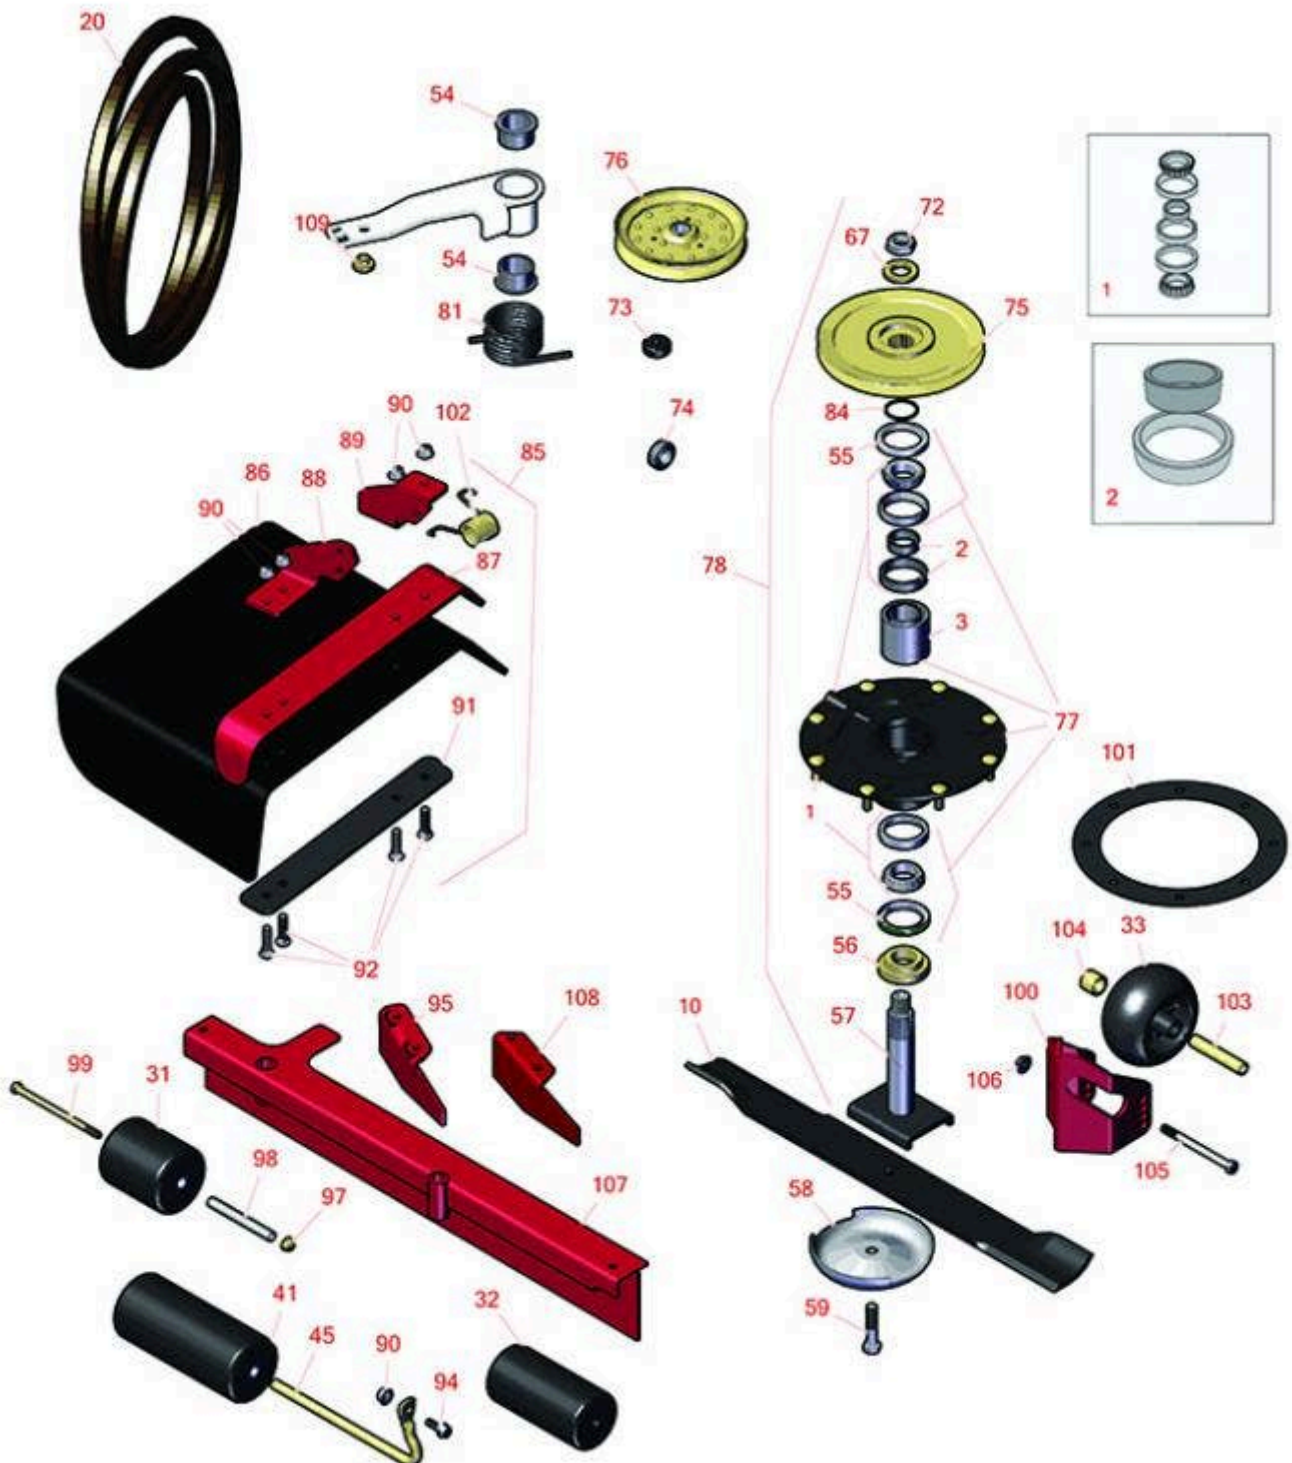

## Parts

72in Rotary Deck - Model 31336  
Deck Parts

All original equipment manufacturers names and part numbers are used for identification purposes only, and we are in no way implying that our products are original equipment parts. Prices subject to change without notice.

## Parts

72in Rotary Deck - Model 31336  
Deck Parts

Item No	R&R Part No.	OEM Part No.	Description	Qty Req	Order Quantity
<b>Overhaul Kits</b>					
1	<b>R110-8297</b>	110-8297, 26-1830	Bearing Set w/Retaining Rings - Spindle	3	
2	<b>R104-3549</b>	104-3549	Spacer Set - Spindle Bearing	3	
3	<b>R108-1954</b>	108-1954	Spacer Set- Bearing	3	
<b>Rotary Blades</b>					
10	<b>R110-0621-03</b>	110-0621, 110-0621-03	Rotary Blade - 24-1/2 Med Lift	3	
<b>Belts</b>					
20	<b>R107-4738</b>	107-4738	Belt- Double Hex	1	
20	<b>R108-4393</b>	108-4393	Belt - Double Hex	1	
<b>Tires &amp; Wheels</b>					
30	<b>R68-6710</b>	68-6710	Roller - Rotary Deck	1	
31	<b>R93-4803</b>	93-4803	Roller - Deck	1	
32	<b>R36-1740</b>	36-1740	Roller - Rotary Deck	2	
33	<b>R68-2730</b>	1-603299, 68-2730	Wheel - Anti Scalp	1	
<b>Other Parts Available</b>					
70	<b>R119-4778</b>	119-4778	Spindle Assy	3	
71	<b>R119-4777</b>	119-4777	Spindle Assy	3	
72	<b>R108-1956</b>	108-1956, 139-1042, 139-6338	Shaft Assy - Spindle	3	
73	<b>R92-9800</b>	69-6950, 69-6980, 92-9800	Spacer - Spindle	3	