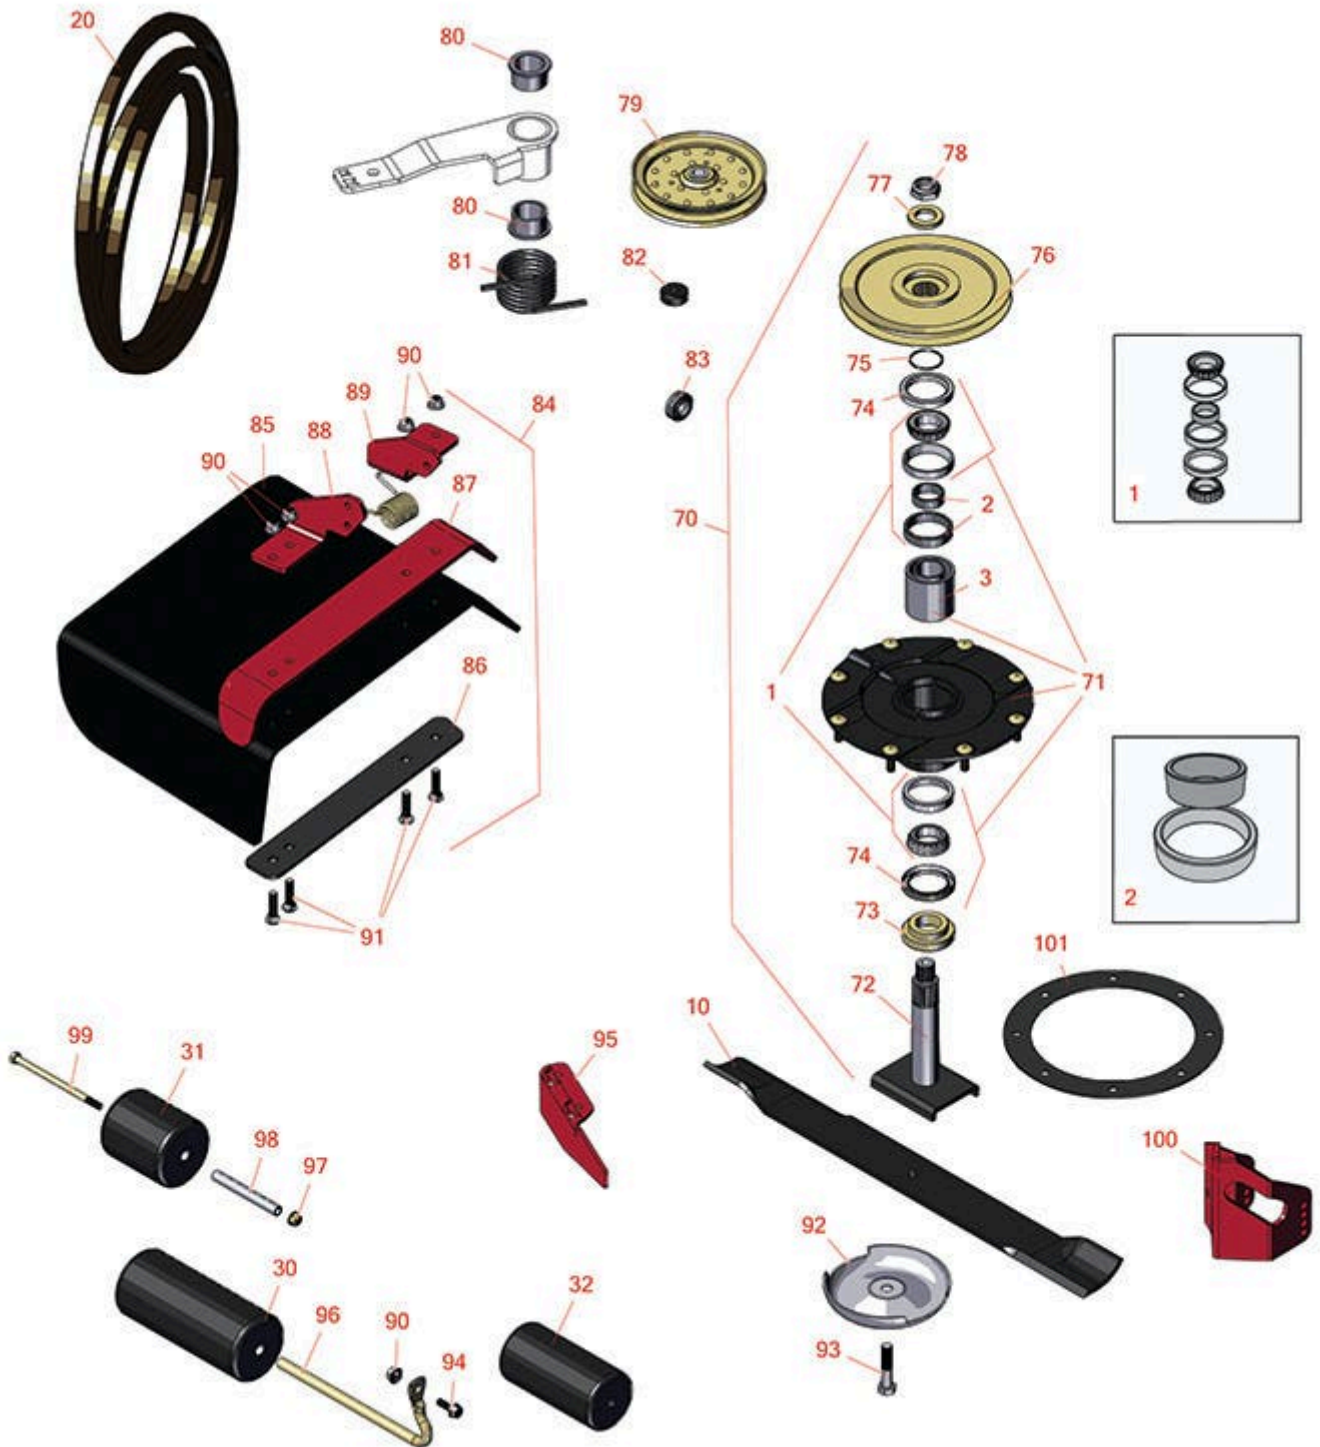

Replaces Toro Groundsmaster 3280-D

Parts

72in Rotary Deck - Model 31336
Deck Parts

All original equipment manufacturers names and part numbers are used for identification purposes only, and we are in no way implying that our products are original equipment parts. Prices subject to change without notice.

Replaces Toro Groundsmaster 3280-D Parts

72in Rotary Deck - Model 31336
Deck Parts

Item No	R&R Part No.	OEM Part No.	Description	Qty Req	Order Quantity
Overhaul Kits					
1	R110-8297	110-8297, 26-1830	Bearing Set w/Retaining Rings - Spindle	3	
2	R104-3549	104-3549	Spacer Set - Spindle Bearing	3	
3	R108-1954	108-1954	Spacer Set- Bearing	3	
Rotary Blades					
10	R110-0621-03	110-0621, 110-0621-03	Mower Blade - Std 24.5 - Med Lift	3	
10	R108-1958-03	108-1958, 108-1958-03, 121-5347-03	Mower Blade - 25 in Flat-Lift	3	
Belts					
20	R107-4738	107-4738	Belt- Double Hex	1	
Tires & Wheels					
30	R68-6710	68-6710	Roller - Rotary Deck	1	
31	R93-4803	93-4803	Roller - Deck	1	
32	R36-1740	36-1740	Roller - Rotary Deck	2	
Other Parts Available					
70	R119-4778	119-4778	Spindle Assy	3	
71	R119-4777	119-4777	Spindle Assy	3	
72	R108-1956	108-1956, 139-1042, 139-6338	Shaft Assy - Spindle	3	
73	R92-9800	69-6950, 69-6980, 92-9800	Spacer - Spindle	3	