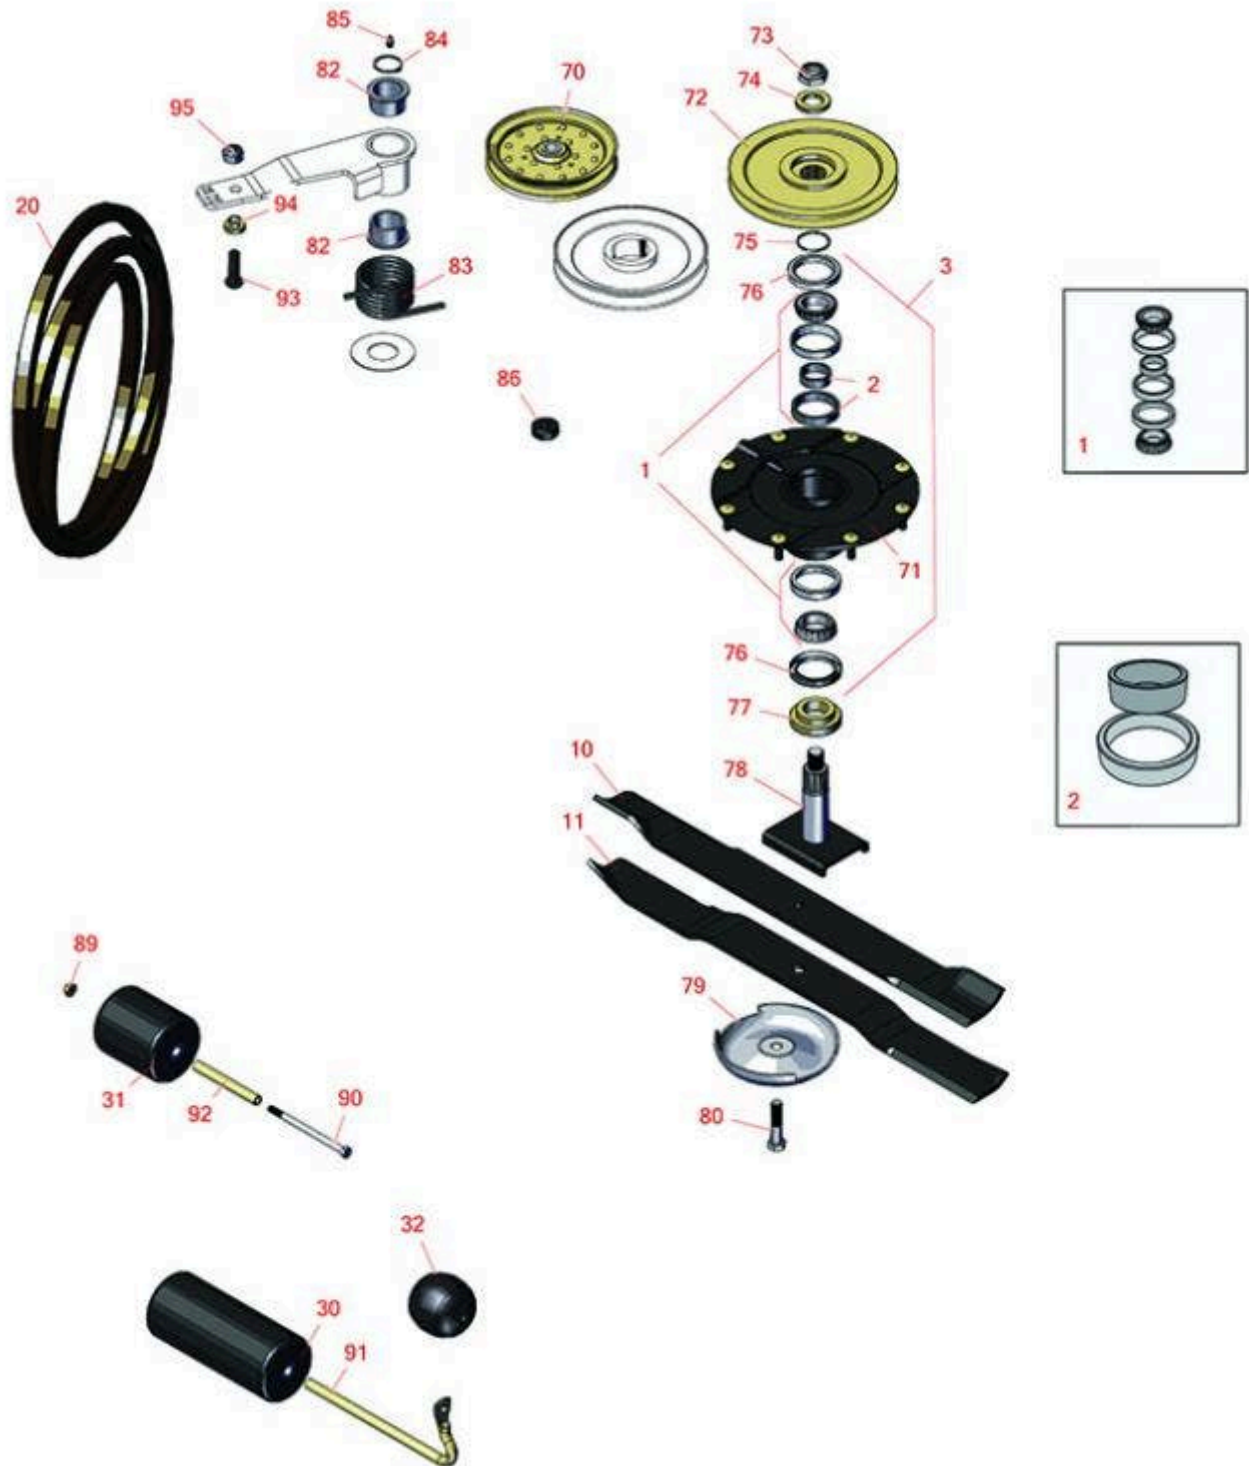

Replaces Toro Groundsmaster 3280-D

Parts

72in Rotary Deck - Model 31335
Deck Parts

All original equipment manufacturers names and part numbers are used for identification purposes only, and we are in no way implying that our products are original equipment parts. Prices subject to change without notice.

Replaces Toro Groundsmaster 3280-D Parts

72in Rotary Deck - Model 31335
Deck Parts

Item No	R&R Part No.	OEM Part No.	Description	Qty Req	Order Quantity
Overhaul Kits					
1	R110-8297	110-8297, 26-1830	Bearing Set w/Retaining Rings - Spindle	3	
2	R104-3549	104-3549	Spacer Set - Spindle Bearing	3	
3	R119-4776	104-3532, 119-4776	Spindle Assy	3	
Rotary Blades					
10	R110-0621-03	110-0621, 110-0621-03	Mower Blade - Std 24.5 - Med Lift	3	
11	R108-1958-03	108-1958, 108-1958-03, 121-5347-03	Mower Blade - 25 in Flat-Lift	3	
Belts					
20	R107-4738	107-4738	Belt- Double Hex	1	
Wheels and Rollers					
30	R68-6710	68-6710	Roller - Rotary Deck	1	
31	R93-4803	93-4803	Roller - Deck	2	
32	R29-4820	29-4820	Roller	2	
Other Parts Available					
70	R01-268-0160	01-268-0160	Pulley - V Idler	2	
71	R119-4775	119-4775	Spindle Housing Assy	3	
72	R104-3546	104-3546	Pulley - Lower Driven	3	
73	R32127-46	32127-46, 3296-60	Locknut	3	
74	R104-8322	104-8322, 120-5576	Washer - Spindle Shaft Hardened	3	