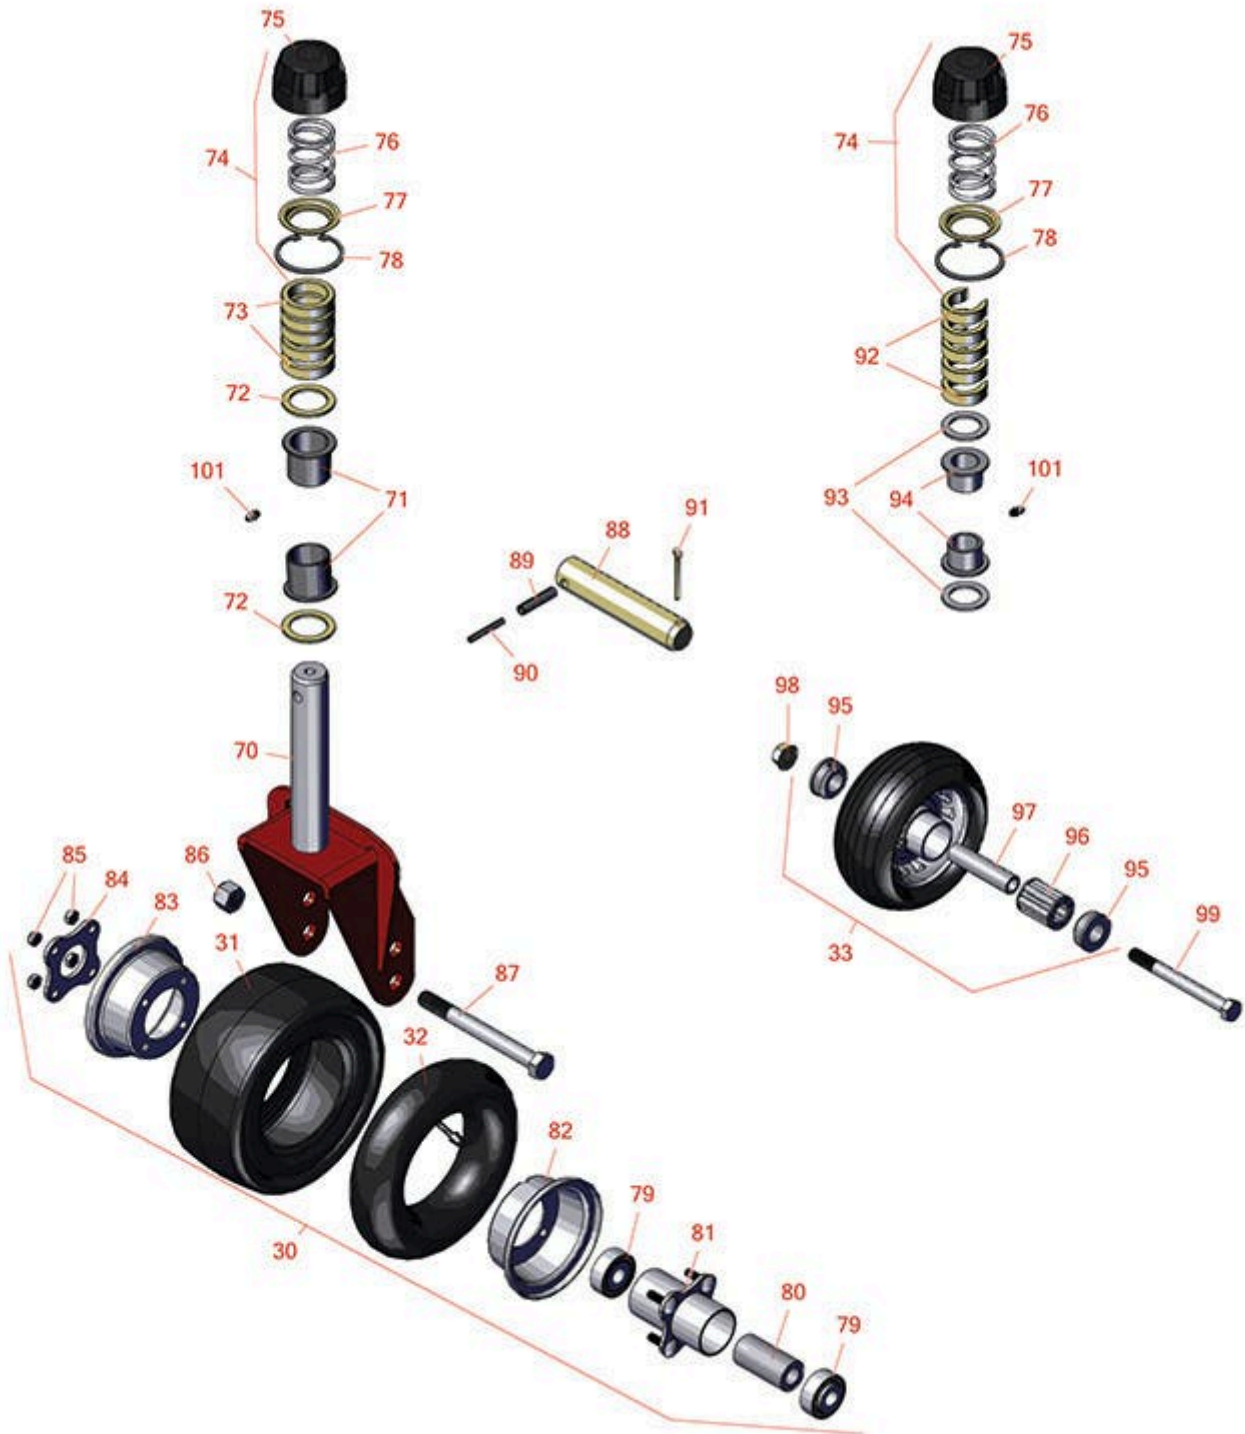

Replaces Toro Groundsmaster 3280-D

Parts

72in Rotary Deck - Model 31335
Caster Wheels

All original equipment manufacturers names and part numbers are used for identification purposes only, and we are in no way implying that our products are original equipment parts. Prices subject to change without notice.

Replaces Toro Groundsmaster 3280-D Parts

72in Rotary Deck - Model 31335
Caster Wheels

| Item No | R&R Part No. | OEM Part No. | Description | Qty Req | Order Quantity |
|--|---------------------|---------------------------------|---------------------------------------|---------|----------------|
| Tires & Wheels | | | | | |
| 30 | R93-9938 | 86-0020, 93-9938 | Wheel Assy - Castor - Pneu 8x3.50-4 | 2 | |
| 31 | R93-9939 | 93-9939, 98-2877 | Tire - 8x3.50-4 (4 Ply) Sm Pneu | 2 | |
| 31 | R150615 | 136-4424, 137-5924 | Tire - Foam Filled 8-3.5 x 4 Sm 4 Ply | 2 | |
| 32 | R68-8950 | 68-8950 | Tube - Castor Wheel 9x3.50-4 TR87 | 2 | |
| 33 | R63-8400 | 63-8400, 66-6440, 68-6850 | Wheel - Rear Caster Assy | 2 | |
| <i>Tech Note: Includes: R62-5580 Bearing, R302-5 Zerk, R63-1770 Spacer & R63-8580 Bearing:</i> | | | | | |
| Other Parts Available | | | | | |
| 70 | R104-0762-01 | 104-0762-01 | Caster Fork | 2 | |
| 71 | R69-6470 | 69-6470 | Bushing - Flanged | 4 | |
| 72 | R69-6860 | 69-6860 | Washer - 1/8 - Caster Wheel | 4 | |
| 73 | R69-1510 | 69-1510 | Spacer - 1/2 Caster Fork | 10 | |
| 74 | R92-9727 | 92-9727 | Cap Assy - HOC | 2 | |
| 75 | R92-8861 | 92-5582, 92-8861 | Cap - HOC | 2 | |
| 76 | R92-9726 | 92-9726 | Spring - Compression | 2 | |
| 77 | R92-5583 | 92-5583 | Washer- Cap | 2 | |
| 78 | R92-5581 | 92-5581 | Ring - Retaining | 2 | |
| 79 | R93-4237 | 93-4237 | Bearing | 4 | |
| 80 | R93-4241 | 93-4241 | Spacer - Caster Wheel | 2 | |