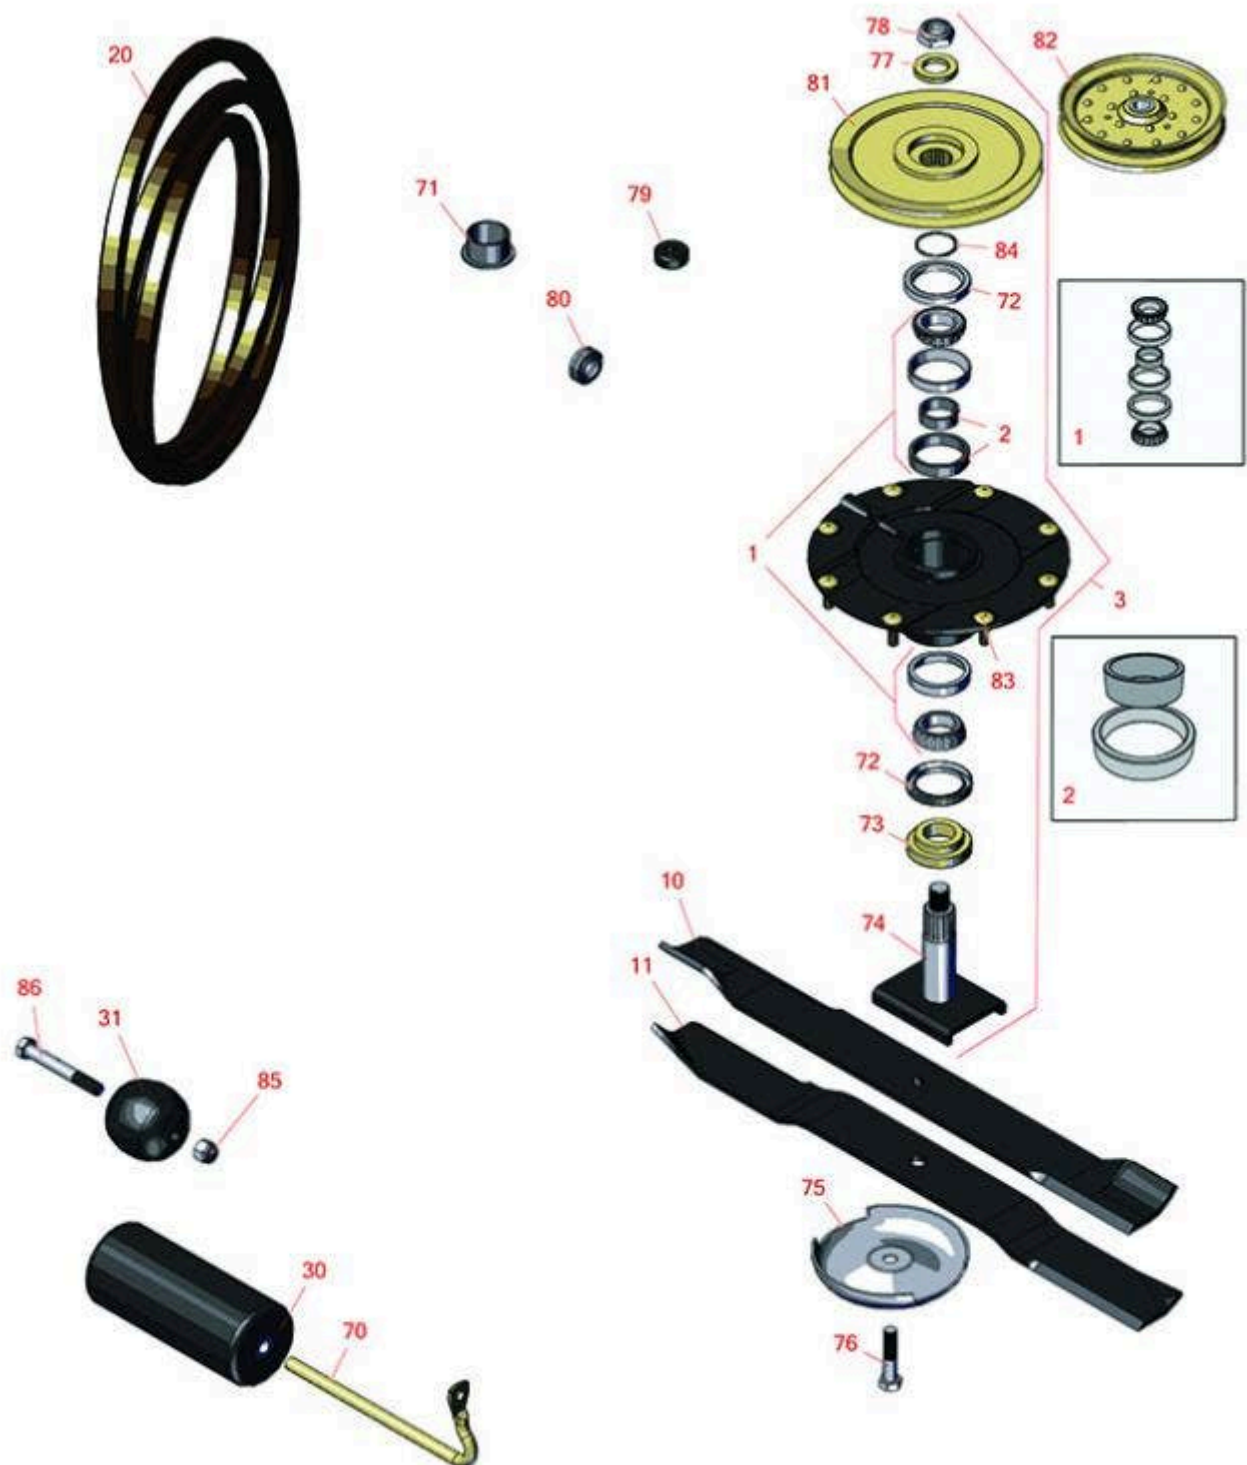

Replaces Toro Groundsmaster 3280-D

Parts

72in Rotary Deck - Model 30404
Deck Parts

All original equipment manufacturers names and part numbers are used for identification purposes only, and we are in no way implying that our products are original equipment parts. Prices subject to change without notice.

Replaces Toro Groundsmaster 3280-D Parts

72in Rotary Deck - Model 30404
Deck Parts

Item No	R&R Part No.	OEM Part No.	Description	Qty Req	Order Quantity
Overhaul Kits					
1	R110-8297	110-8297, 26-1830	Bearing Set w/Retaining Rings - Spindle	3	
2	R104-3549	104-3549	Spacer Set - Spindle Bearing	3	
3	R119-4776	104-3532, 119-4776	Spindle Assy	3	
Rotary Blades					
10	R110-0621-03	110-0621, 110-0621-03	Mower Blade - Std 24.5 - Med Lift	3	
11	R108-1958-03	108-1958, 108-1958-03, 121-5347-03	Mower Blade - 25 in Flat-Lift	3	
Belts					
20	R107-4738	107-4738	Belt- Double Hex	1	
Wheels and Rollers					
30	R68-6710	68-6710	Roller - Rotary Deck	1	
31	R29-4820	29-4820	Roller	2	
Other Parts Available					
70	R68-6840	68-6840	Shaft - Roller	1	
71	R93-4510	93-4510	Bushing	6	
<i>Tech Note: Fits Idler Arm:</i>					
72	R253-154	253-154	Seal - Spindle	3	
73	R92-9800	69-6950, 69-6980, 92-9800	Spacer - Spindle	3	
74	R104-3554	104-3554	Shaft - Spindle Assy.	3	