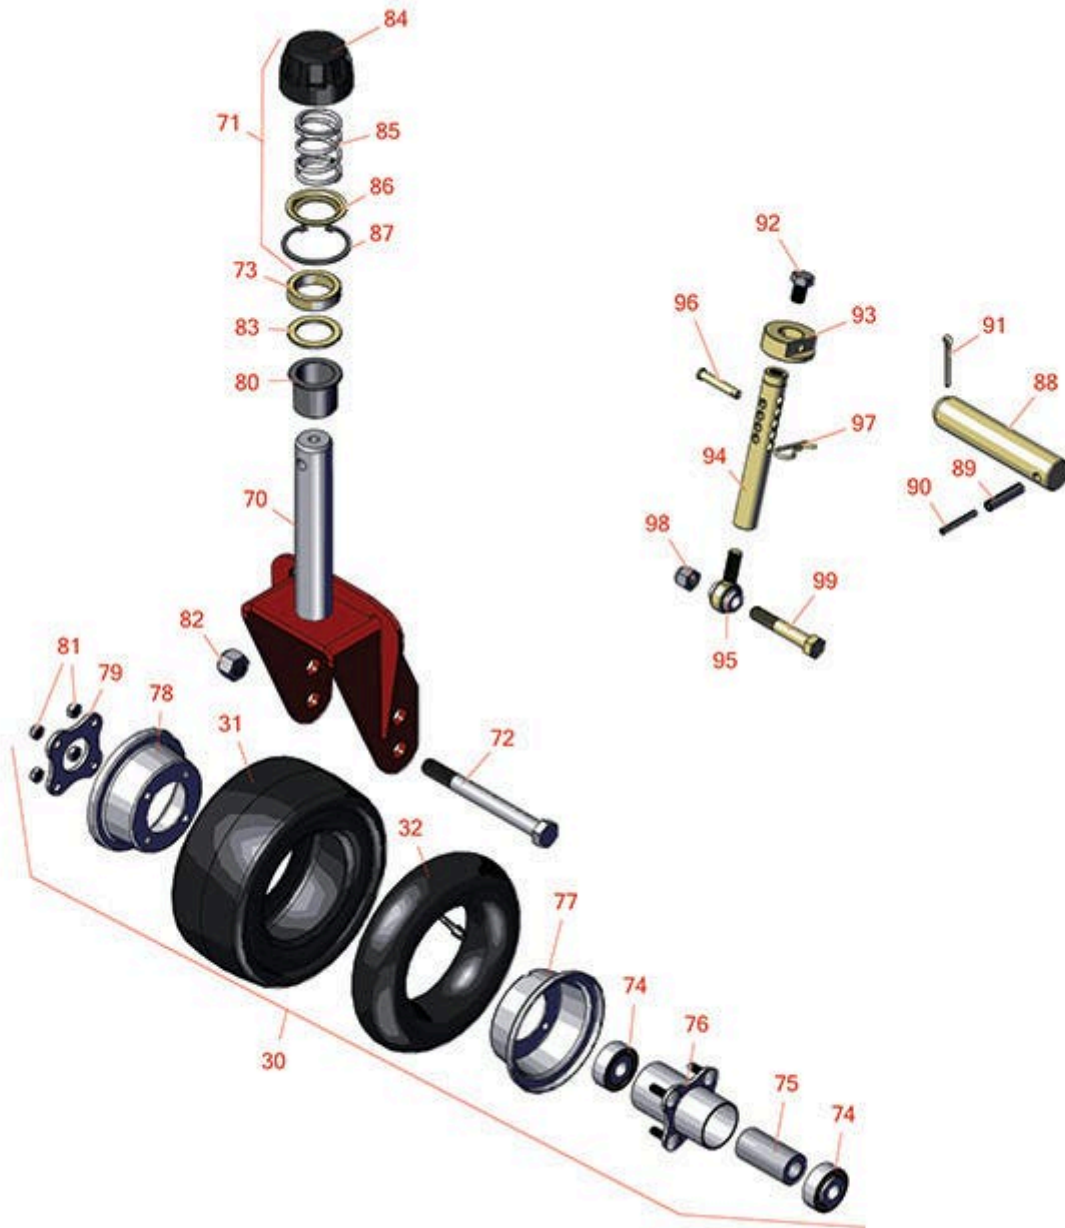

Replaces Toro Groundsmaster 3280-D

Parts

72in Rotary Deck - Model 30404
Caster Wheels

All original equipment manufacturers names and part numbers are used for identification purposes only, and we are in no way implying that our products are original equipment parts. Prices subject to change without notice.

Replaces Toro Groundsmaster 3280-D Parts

72in Rotary Deck - Model 30404
Caster Wheels

Item No	R&R Part No.	OEM Part No.	Description	Qty Req	Order Quantity
Tires & Wheels					
30	R93-9938	86-0020, 93-9938	Wheel Assy - Castor - Pneu 8x3.50-4	2	
31	R93-9939	93-9939, 98-2877	Tire - 8x3.50-4 (4 Ply) Sm Pneu	2	
31	R150615	136-4424, 137-5924	Tire - Foam Filled 8-3.5 x 4 Sm 4 Ply	2	
32	R68-8950	68-8950	Tube - Castor Wheel 9x3.50-4 TR87	2	
Other Parts Available					
70	R104-0762-01	104-0762-01	Caster Fork	2	
71	R92-9727	92-9727	Cap Assy - HOC	2	
72	R327-24	327-24	Bolt - Hex HD 5/8-11 x 6	2	
73	R69-1510	69-1510	Spacer - 1/2 Caster Fork	10	
74	R93-4237	93-4237	Bearing	4	
74	R108-9017	108-9017, 120-3366	Bearing-Stainless	4	
75	R93-4241	93-4241	Spacer - Caster Wheel	2	
76	R93-5980	93-4238, 93-5980	Hub Assy - w/o Bearings/Spacer	2	
77	R93-4239	93-4239	Rim - Wheel Half w/Valve Hole	2	
78	R95-2741	137-5552, 95-2741	Rim - Wheel Half w/o Valve Hole	2	
79	R93-4242	93-4242	Plate - Caster Wheel	2	
80	R69-6470	69-6470	Bushing - Flanged	4	
81	R32128-16	32128-16	Locknut - 5/16-24 Flanged Top	8	