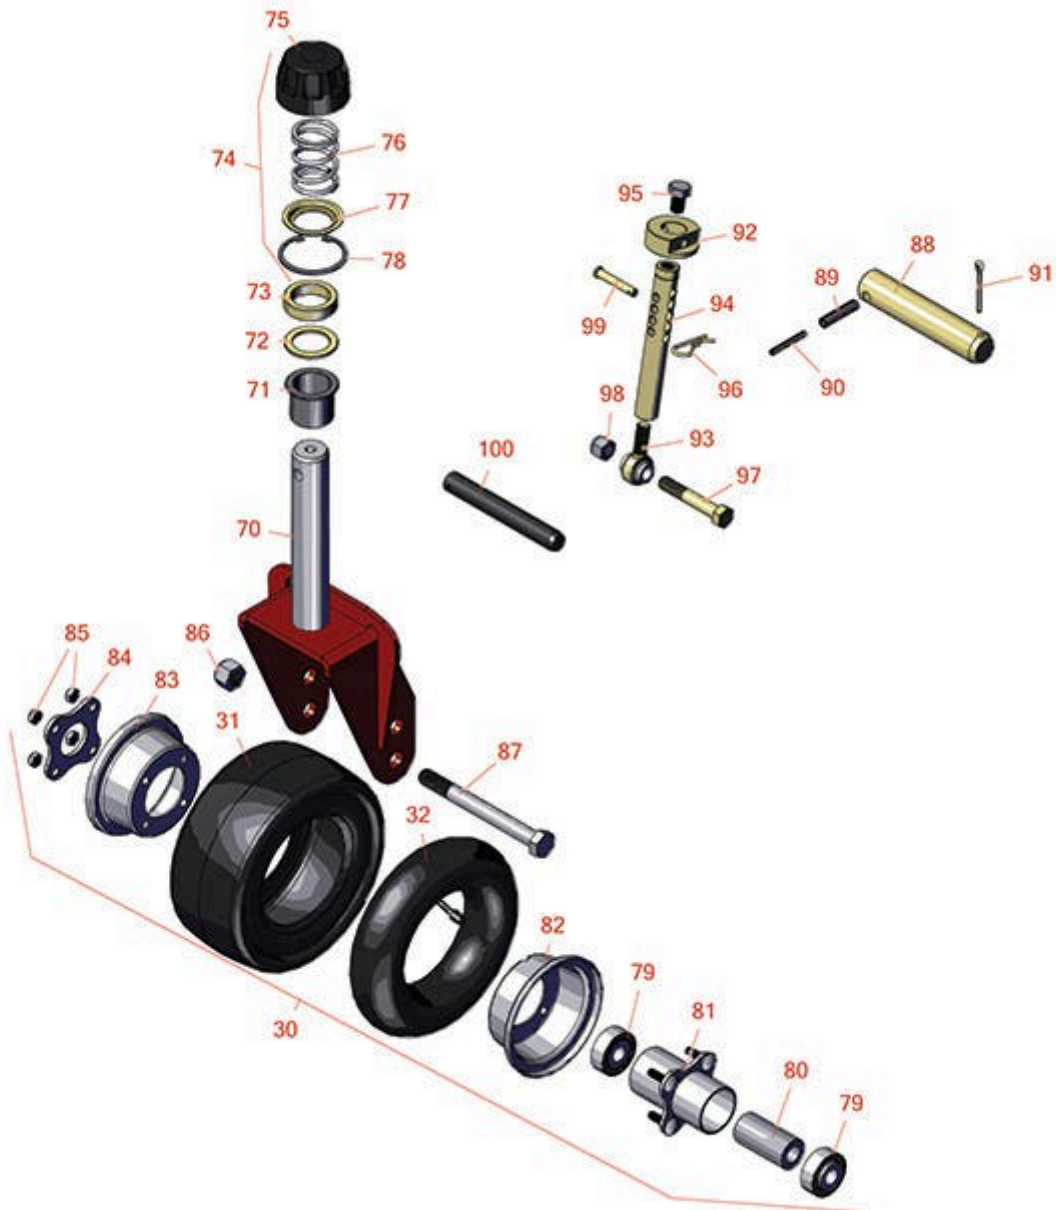

Replaces Toro Groundsmaster 3280-D

Parts

72in Rotary Deck - Model 30369
Caster Wheels

All original equipment manufacturers names and part numbers are used for identification purposes only, and we are in no way implying that our products are original equipment parts. Prices subject to change without notice.

Replaces Toro Groundsmaster 3280-D Parts

72in Rotary Deck - Model 30369
Caster Wheels

Item No	R&R Part No.	OEM Part No.	Description	Qty Req	Order Quantity
Tires & Wheels					
30	R93-9938	86-0020, 93-9938	Wheel Assy - Castor - Pneu 8x3.50-4	2	
31	R93-9939	93-9939, 98-2877	Tire - 8x3.50-4 (4 Ply) Sm Pneu	2	
31	R150615	136-4424, 137-5924	Tire - Foam Filled 8-3.5 x 4 Sm 4 Ply	2	
32	R68-8950	68-8950	Tube - Castor Wheel 9x3.50-4 TR87	2	
Other Parts Available					
70	R104-0762-01	104-0762-01	Caster Fork	2	
71	R69-6470	69-6470	Bushing - Flanged	4	
72	R69-6860	69-6860	Washer - 1/8 - Caster Wheel	4	
73	R69-1510	69-1510	Spacer - 1/2 Caster Fork	10	
74	R92-9727	92-9727	Cap Assy - HOC	2	
75	R92-8861	92-5582, 92-8861	Cap - HOC	2	
76	R92-9726	92-9726	Spring - Compression	2	
77	R92-5583	92-5583	Washer- Cap	2	
78	R92-5581	92-5581	Ring - Retaining	2	
79	R93-4237	93-4237	Bearing	4	
80	R93-4241	93-4241	Spacer - Caster Wheel	2	
81	R93-5980	93-4238, 93-5980	Hub Assy - w/o Bearings/Spacer	2	
82	R93-4239	93-4239	Rim - Wheel Half w/Valve Hole	2	