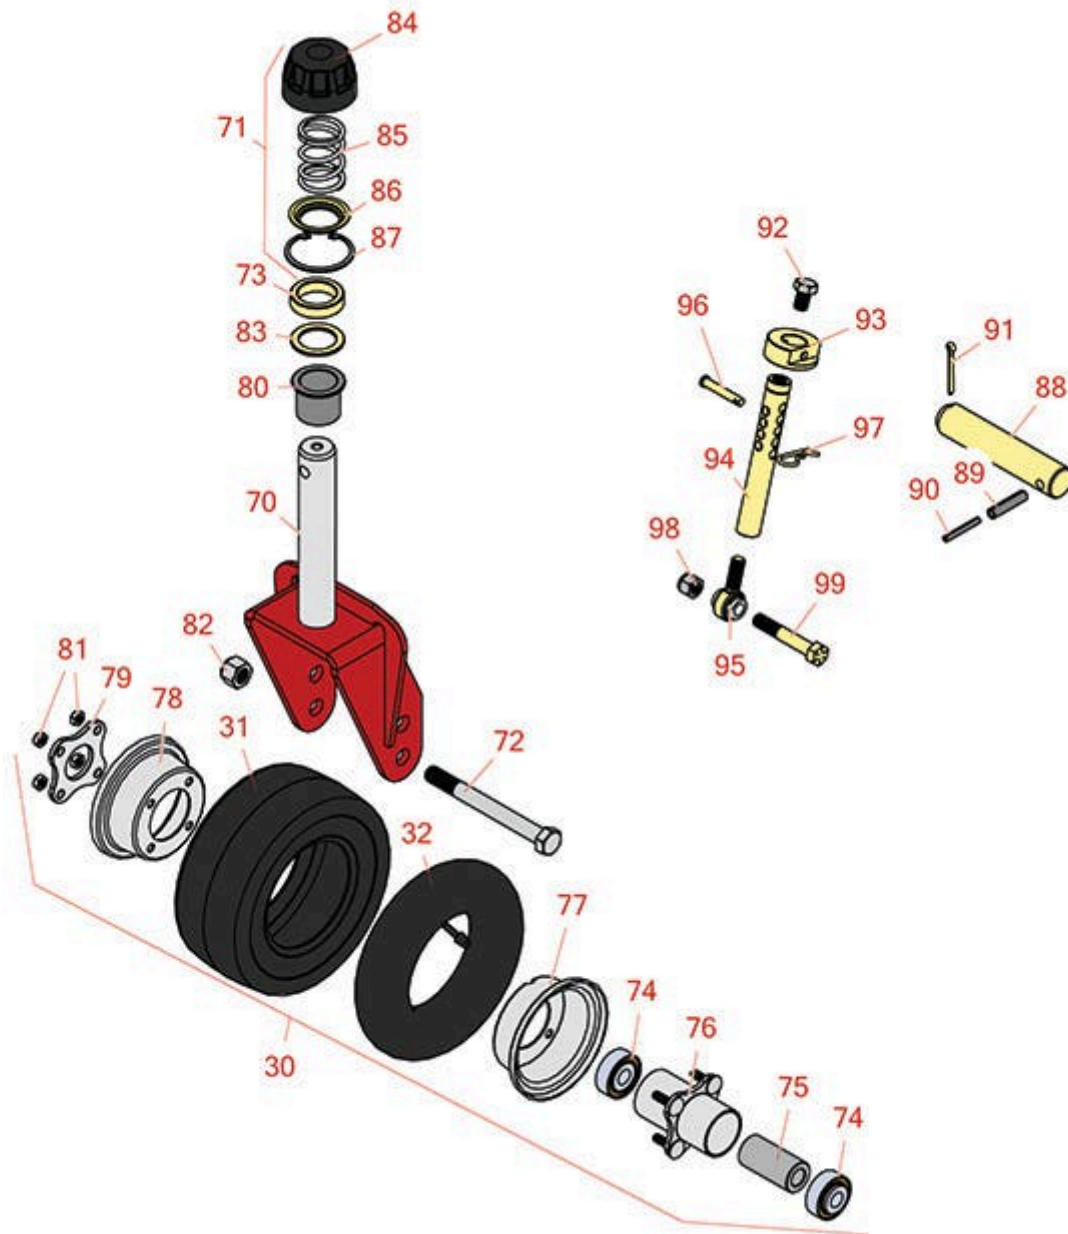

Replaces Toro Groundsmaster 3280-D

Parts

72in Rotary Deck - Model 30368
Caster Wheels

All original equipment manufacturers names and part numbers are used for identification purposes only, and we are in no way implying that our products are original equipment parts. Prices subject to change without notice.

Replaces Toro Groundsmaster 3280-D Parts

72in Rotary Deck - Model 30368
Caster Wheels

| Item No | R&R Part No. | OEM Part No. | Description | Qty Req | Order Quantity |
|------------------------------|---------------------|-----------------------|---------------------------------------|---------|----------------|
| Tires & Wheels | | | | | |
| 30 | R93-9938 | 86-0020, 93-9938 | Wheel Assy - Castor - Pneu 8x3.50-4 | 2 | |
| 31 | R93-9939 | 93-9939, 98-2877 | Tire - 8x3.50-4 (4 Ply) Sm Pneu | 2 | |
| 31 | R150615 | 136-4424, 137-5924 | Tire - Foam Filled 8-3.5 x 4 Sm 4 Ply | 2 | |
| 32 | R68-8950 | 68-8950 | Tube - Castor Wheel 9x3.50-4 TR87 | 2 | |
| Other Parts Available | | | | | |
| 70 | R104-0762-01 | 104-0762-01 | Caster Fork | 2 | |
| 71 | R92-9727 | 92-9727 | Cap Assy - HOC | 2 | |
| 72 | R327-24 | 327-24 | Bolt - Hex HD 5/8-11 x 6 | 2 | |
| 73 | R69-1510 | 69-1510 | Spacer - 1/2 Caster Fork | 10 | |
| 74 | R93-4237 | 93-4237 | Bearing | 4 | |
| 74 | R108-9017 | 108-9017, 120-3366 | Bearing-Stainless | 4 | |
| 75 | R93-4241 | 93-4241 | Spacer - Caster Wheel | 2 | |
| 76 | R93-5980 | 93-4238, 93-5980 | Hub Assy - w/o Bearings/Spacer | 2 | |
| 77 | R93-4239 | 93-4239 | Rim - Wheel Half w/Valve Hole | 2 | |
| 78 | R95-2741 | 137-5552, 95-2741 | Rim - Wheel Half w/o Valve Hole | 2 | |
| 79 | R93-4242 | 93-4242 | Plate - Caster Wheel | 2 | |
| 80 | R69-6470 | 69-6470 | Bushing - Flanged | 4 | |
| 81 | R32128-16 | 32128-16 | Locknut - 5/16-24 Flanged Top | 8 | |