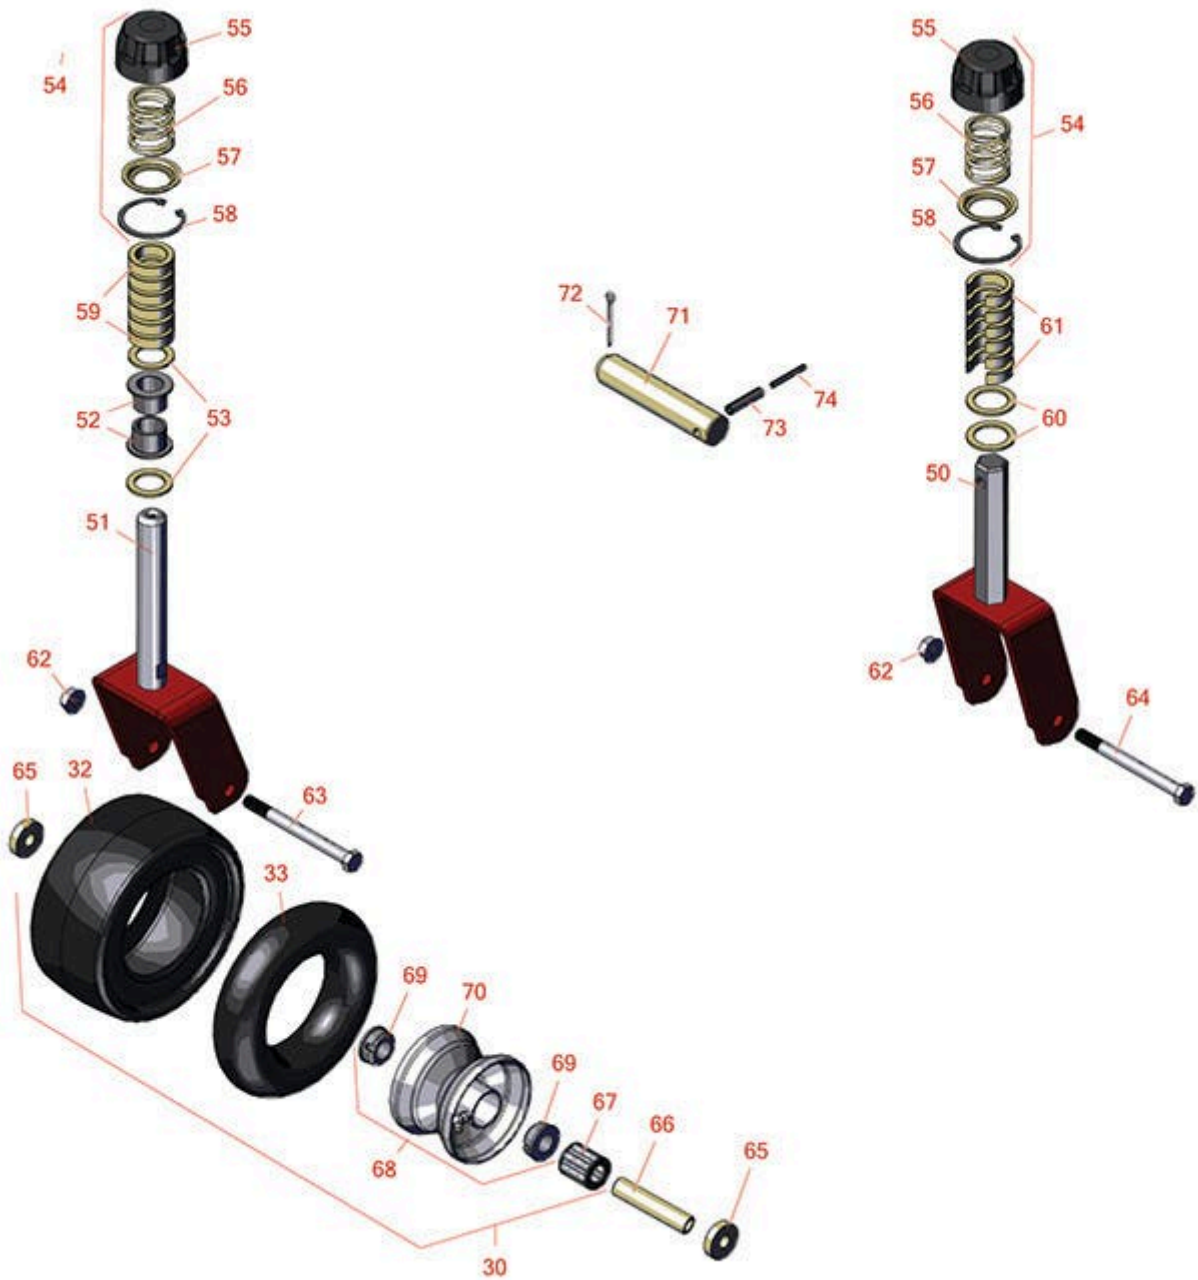

Replaces Toro Groundsmaster 3280-D

Parts

62in Rotary Deck - Model 30551
Caster Wheels

All original equipment manufacturers names and part numbers are used for identification purposes only, and we are in no way implying that our products are original equipment parts. Prices subject to change without notice.

Replaces Toro Groundsmaster 3280-D Parts

62in Rotary Deck - Model 30551
Caster Wheels

Item No	R&R Part No.	OEM Part No.	Description	Qty Req	Order Quantity
Tires & Wheels					
30	R99-1268	99-1268	Castor Wheel Assy 8x3.5-4 Smooth	4	
<i>Tech Note: Includes: R62-5580 Bearing & R62-5570 Bearing:</i>					
32	R93-9939	93-9939, 98-2877	Tire - 8x3.50-4 (4 Ply) Sm Pneu	4	
33	R100-5832	100-5832	Tube - Castor Wheel 2.80/2.50-4	4	
Other Parts Available					
50	R92-5578-01	92-5578, 92-5578-01	Caster Fork - Rear	2	
51	R98-7921-01	98-7921, 98-7921-01	Caster Fork - Front	2	
52	R94-1291	94-1291	Bushing - Flanged	4	
53	R3-6781	3-6781	Washer - Thrust - Castor Wheel	4	
54	R92-8862	92-8862	Cap Assy - HOC	4	
55	R92-8861	92-5582, 92-8861	Cap - HOC	4	
56	R92-5584	92-5584	Spring - Compression	4	
57	R92-5583	92-5583	Washer- Cap	4	
58	R92-5581	92-5581	Ring - Retaining	4	
59	R63-0070	26-1580, 63-0070	Spacer - 1/2 HOC	12	
60	R92-1765	92-1765	Washer - Thrust	4	
61	R92-8866	92-1764, 92-8866	Spacer - Castor Fork	12	