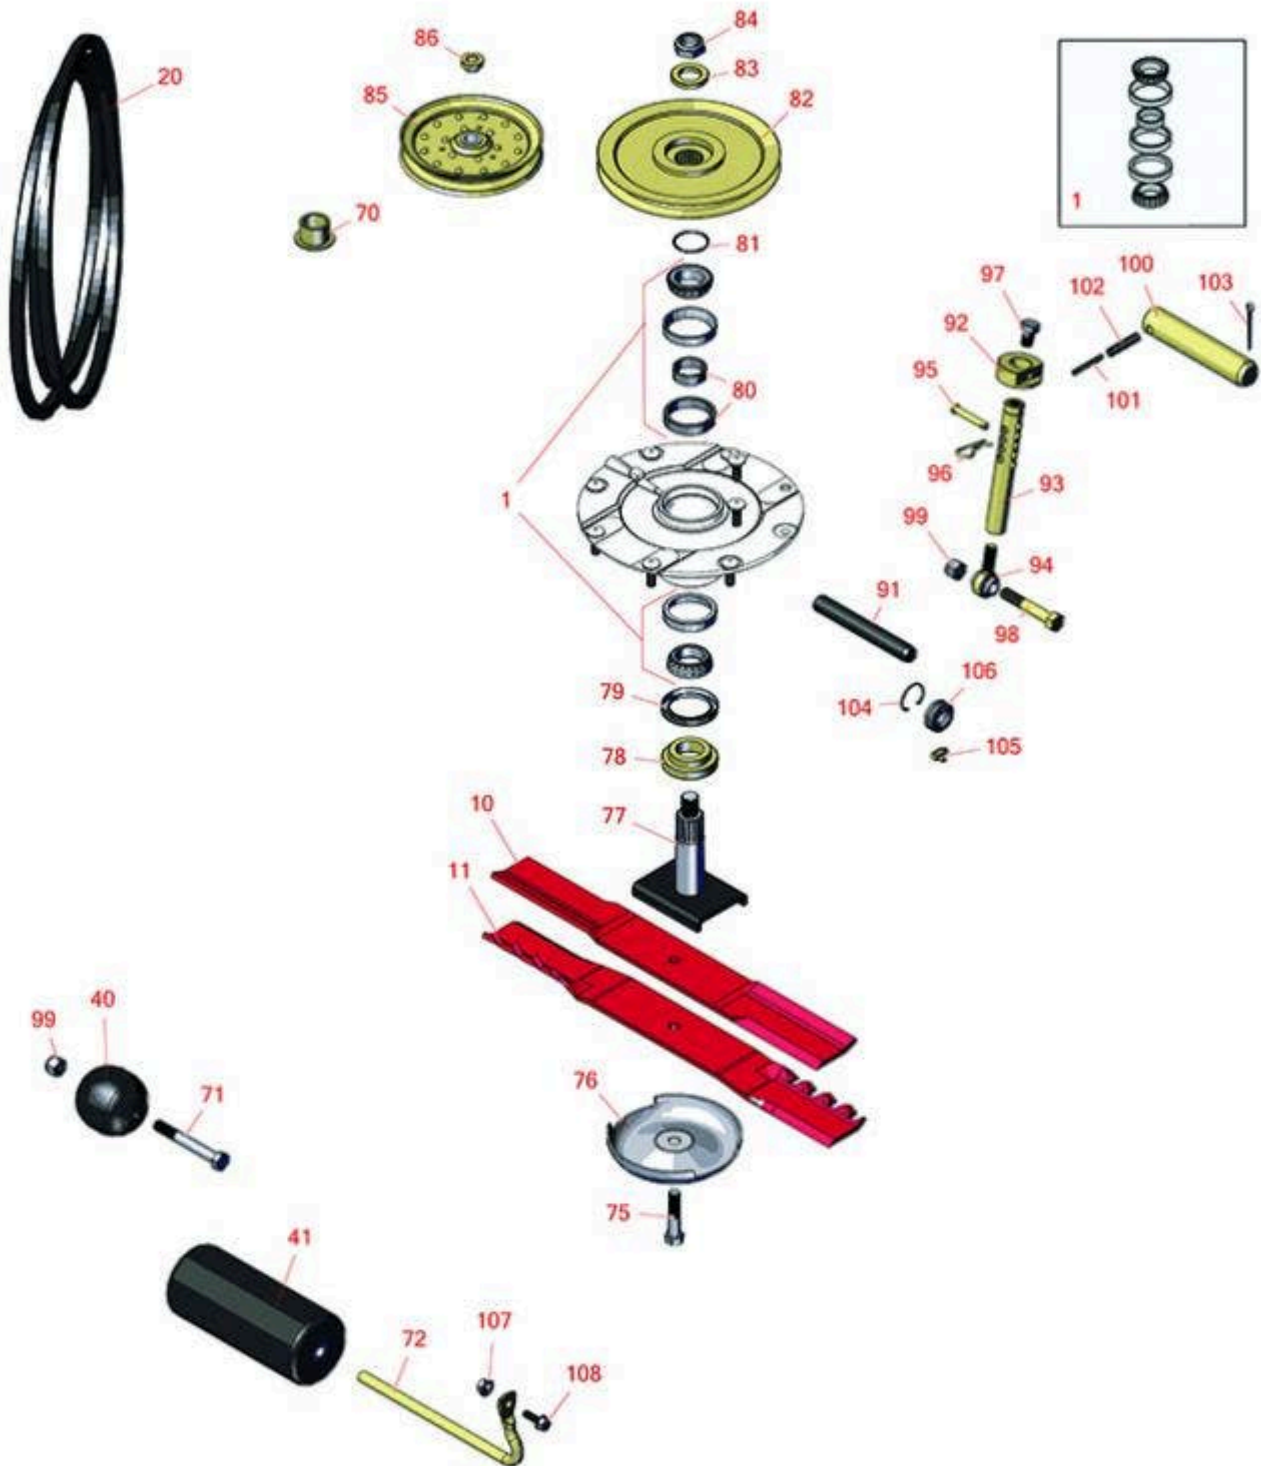

Replaces Toro Groundsmaster 3280-D

Parts

62in Rotary Deck - Model 30403
Deck Parts

All original equipment manufacturers names and part numbers are used for identification purposes only, and we are in no way implying that our products are original equipment parts. Prices subject to change without notice.

Replaces Toro Groundsmaster 3280-D Parts

62in Rotary Deck - Model 30403
Deck Parts

Item No	R&R Part No.	OEM Part No.	Description	Qty Req	Order Quantity
Overhaul Kits					
1	R110-8297	110-8297, 26-1830	Bearing Set w/Retaining Rings - Spindle	3	
Rotary Blades					
10	R92-5608	92-5608, 92-5608-03	Mower Blade - 21.75 in	3	
11	R92-5608M	104-1303, 107-0214-03	Mower Blade - Mulcher 21.75	3	
Belts					
20	R107-4788	107-4788	Belt- Deck - Double Hex	1	
Rollers					
40	R29-4820	29-4820	Roller	2	
41	R68-6710	68-6710	Roller - Rotary Deck	1	
Other Parts Available					
70	R93-4510	93-4510	Bushing	2	
71	R325-17	01-150-0640, 01-150-0850, 01-178-0832, 01-178-0836, 20-97-AGD, 325-17, 325-18, 48-9260	Bolt - Hex Head	2	
72	R68-6840	68-6840	Shaft - Roller	1	
75	R92-5816	92-5816	Bolt - Hex HD 1/2-20 x 2-1/4	3	
76	R72-9361	27-1000, 27-1001, 72-9360, 72-9361	Cup - Anti-Scalp	3	