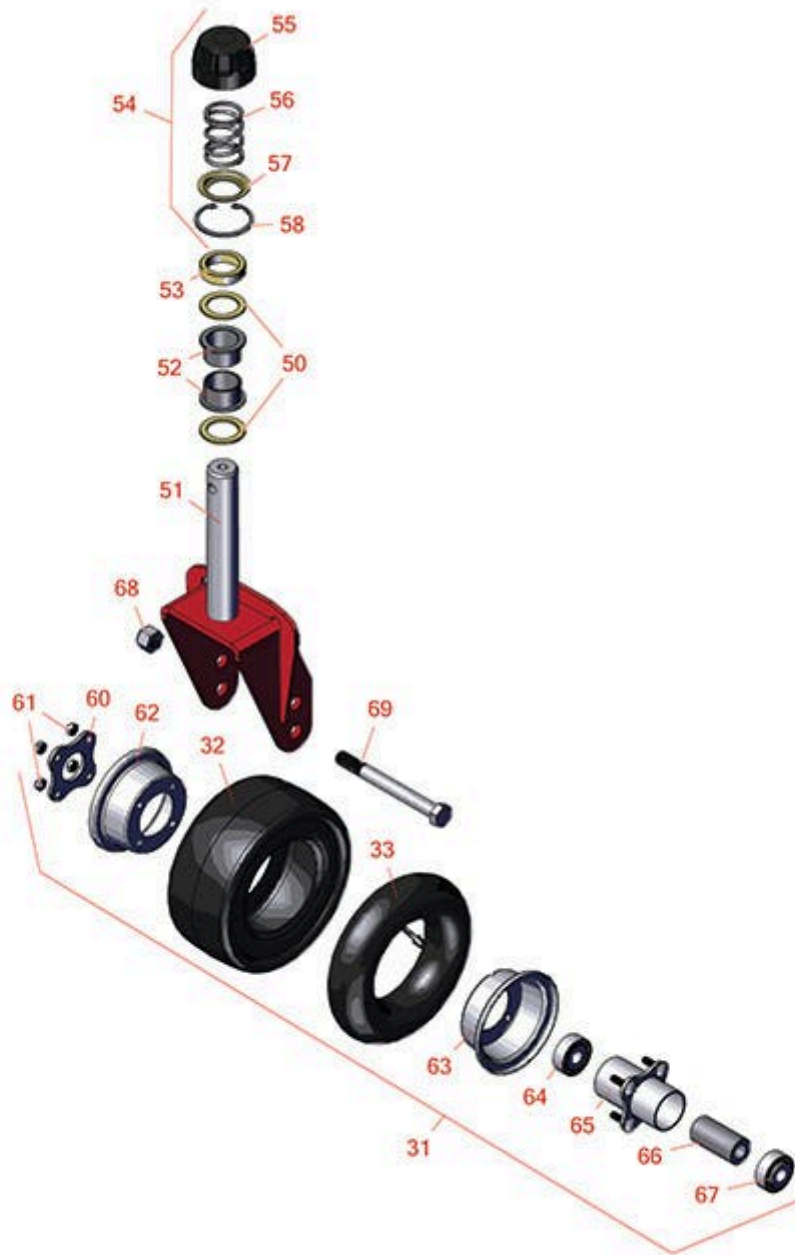

# Replaces Toro Groundsmaster 3280-D

## Parts

62in Rotary Deck - Model 30403  
Caster Wheels

All original equipment manufacturers names and part numbers are used for identification purposes only, and we are in no way implying that our products are original equipment parts. Prices subject to change without notice.

# Replaces Toro Groundsmaster 3280-D Parts

62in Rotary Deck - Model 30403  
Caster Wheels

Item No	R&R Part No.	OEM Part No.	Description	Qty Req	Order Quantity
<b>Tires &amp; Wheels</b>					
31	<b>R93-9938</b>	86-0020, 93-9938	Wheel Assy - Castor - Pneu 8x3.50-4	2	
32	<b>R93-9939</b>	93-9939, 98-2877	Tire - 8x3.50-4 (4 Ply) Sm Pneu	2	
33	<b>R68-8950</b>	68-8950	Tube - Castor Wheel 9x3.50-4 TR87	2	
<b>Other Parts Available</b>					
50	<b>R69-6860</b>	69-6860	Washer - 1/8 - Caster Wheel	4	
51	<b>R104-0762-01</b>	104-0762-01	Caster Fork	2	
52	<b>R69-6470</b>	69-6470	Bushing - Flanged	4	
53	<b>R69-1510</b>	69-1510	Spacer - 1/2 Caster Fork	10	
54	<b>R92-9727</b>	92-9727	Cap Assy - HOC	2	
55	<b>R92-8861</b>	92-5582, 92-8861	Cap - HOC	2	
56	<b>R92-9726</b>	92-9726	Spring - Compression	2	
57	<b>R92-5583</b>	92-5583	Washer- Cap	2	
58	<b>R92-5581</b>	92-5581	Ring - Retaining	2	
60	<b>R93-4242</b>	93-4242	Plate - Caster Wheel	2	
61	<b>R32128-16</b>	32128-16	Locknut - 5/16-24 Flanged Top	8	
62	<b>R95-2741</b>	137-5552, 95-2741	Rim - Wheel Half w/o Valve Hole	2	
63	<b>R93-4239</b>	93-4239	Rim - Wheel Half w/Valve Hole	2	
65	<b>R93-5980</b>	93-4238, 93-5980	Hub Assy - w/o Bearings/Spacer	2	

# Replaces Toro Groundsmaster 3280-D Parts

62in Rotary Deck - Model 30403  
Caster Wheels

Item No	R&R Part No.	OEM Part No.	Description	Qty Req	Order Quantity
66	<b>R93-4241</b>	93-4241	Spacer - Caster Wheel	2	
67	<b>R93-4237</b>	93-4237	Bearing	4	
67	<b>R108-9017</b>	108-9017, 120-3366	Bearing-Stainless	4	
68	<b>R3296-53</b>	3296-53	Locknut - 5/8-11 ESNA Yellow	2	
69	<b>R327-24</b>	327-24	Bolt - Hex HD 5/8-11 x 6	2	