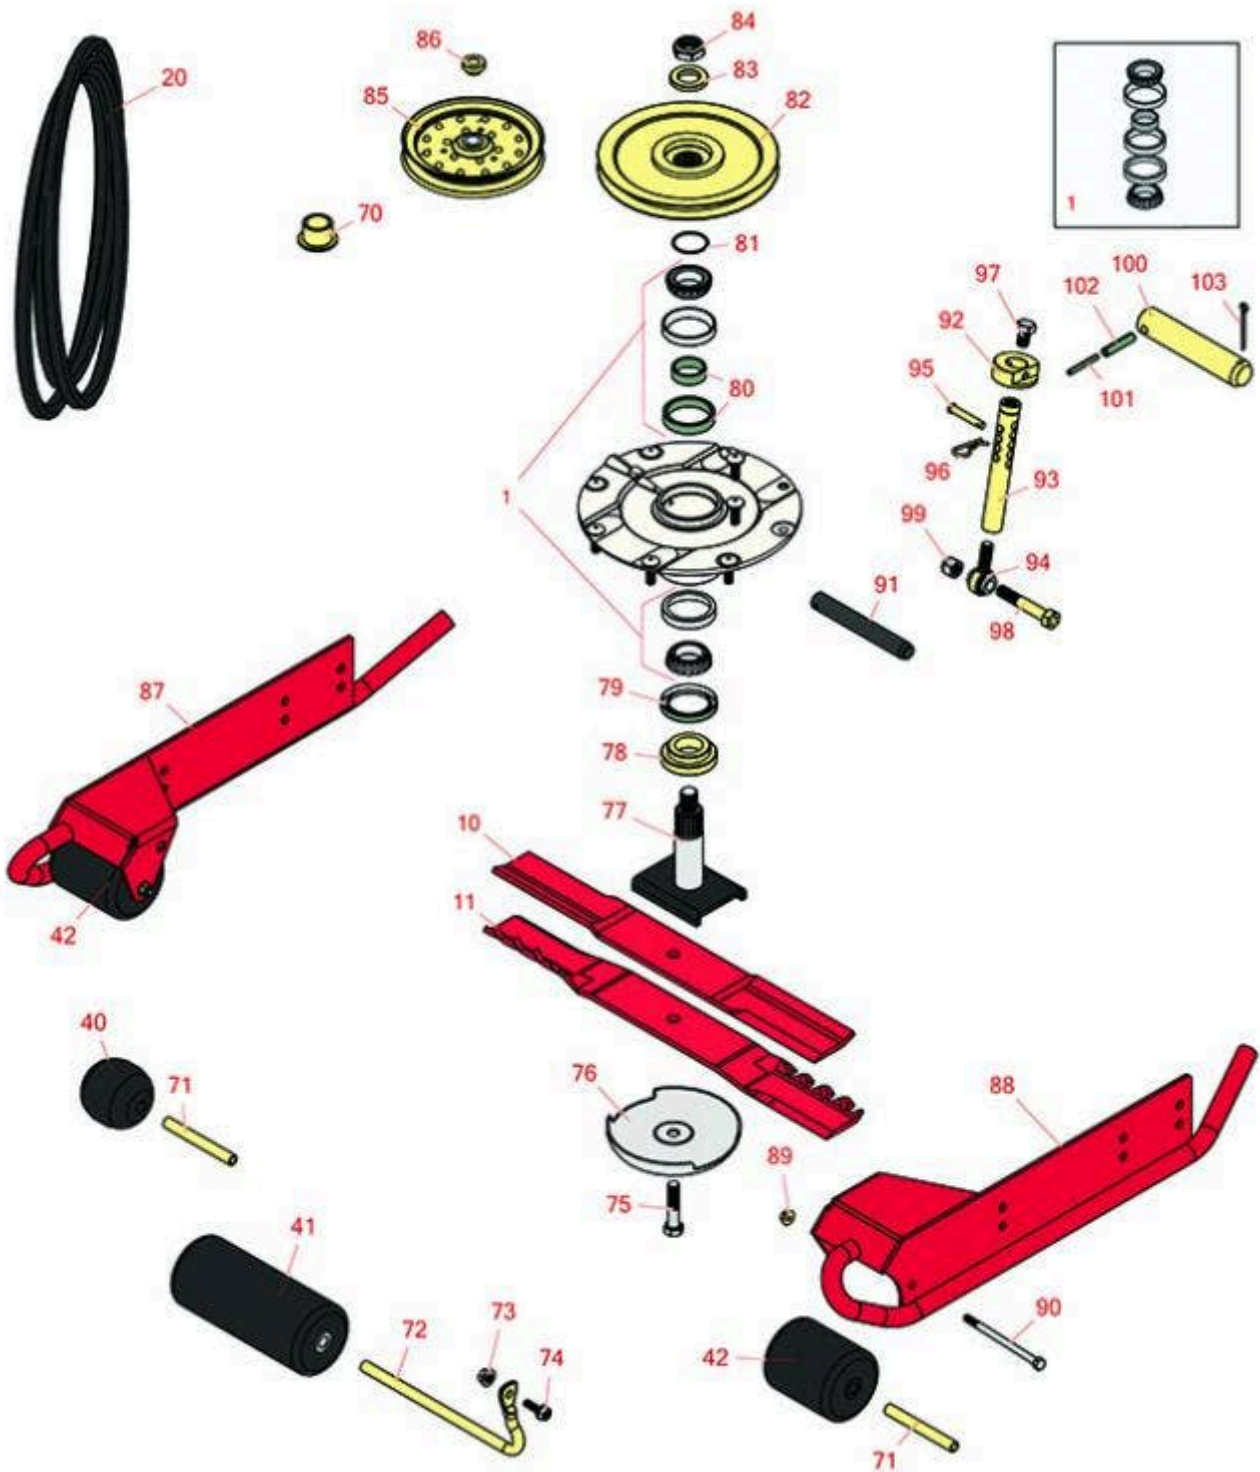

## Parts

62in Rotary Deck - Model 30376  
Deck Parts

All original equipment manufacturers names and part numbers are used for identification purposes only, and we are in no way implying that our products are original equipment parts. Prices subject to change without notice.

# Replaces Toro Groundsmaster 3280-D Parts

62in Rotary Deck - Model 30376  
Deck Parts

Item No	R&R Part No.	OEM Part No.	Description	Qty Req	Order Quantity
<b>Overhaul Kits</b>					
1	<b>R110-8297</b>	110-8297, 26-1830	Bearing Set w/Retaining Rings - Spindle	3	
<b>Rotary Blades</b>					
10	<b>R92-5608</b>	92-5608, 92-5608-03	Mower Blade - 21.75 in	3	
11	<b>R92-5608M</b>	104-1303, 107-0214-03	Mower Blade - Mulcher 21.75	3	
<b>Belts</b>					
20	<b>R107-4788</b>	107-4788	Belt- Deck - Double Hex	1	
<b>Rollers</b>					
40	<b>R29-4820</b>	29-4820	Roller	2	
41	<b>R68-6710</b>	68-6710	Roller - Rotary Deck	1	
42	<b>R93-4803</b>	93-4803	Roller - Deck	2	
<b>Other Parts Available</b>					
70	<b>R93-4510</b>	93-4510	Bushing	2	
71	<b>R105-4549</b>	105-4549	Spacer - Deck Roller	2	
72	<b>R68-6840</b>	68-6840	Shaft - Roller	1	
73	<b>R104-8301</b>	104-8301, 104-9301, 109-6658, 133-7570	Locknut - 3/8-16 Nylon Flanged	1	
74	<b>R3234-42</b>	3234-42	Bolt - 3/8-16 x 1 Hx HD Fl	1	
75	<b>R92-5816</b>	92-5816	Bolt - Hex HD 1/2-20 x 2-1/4	3	