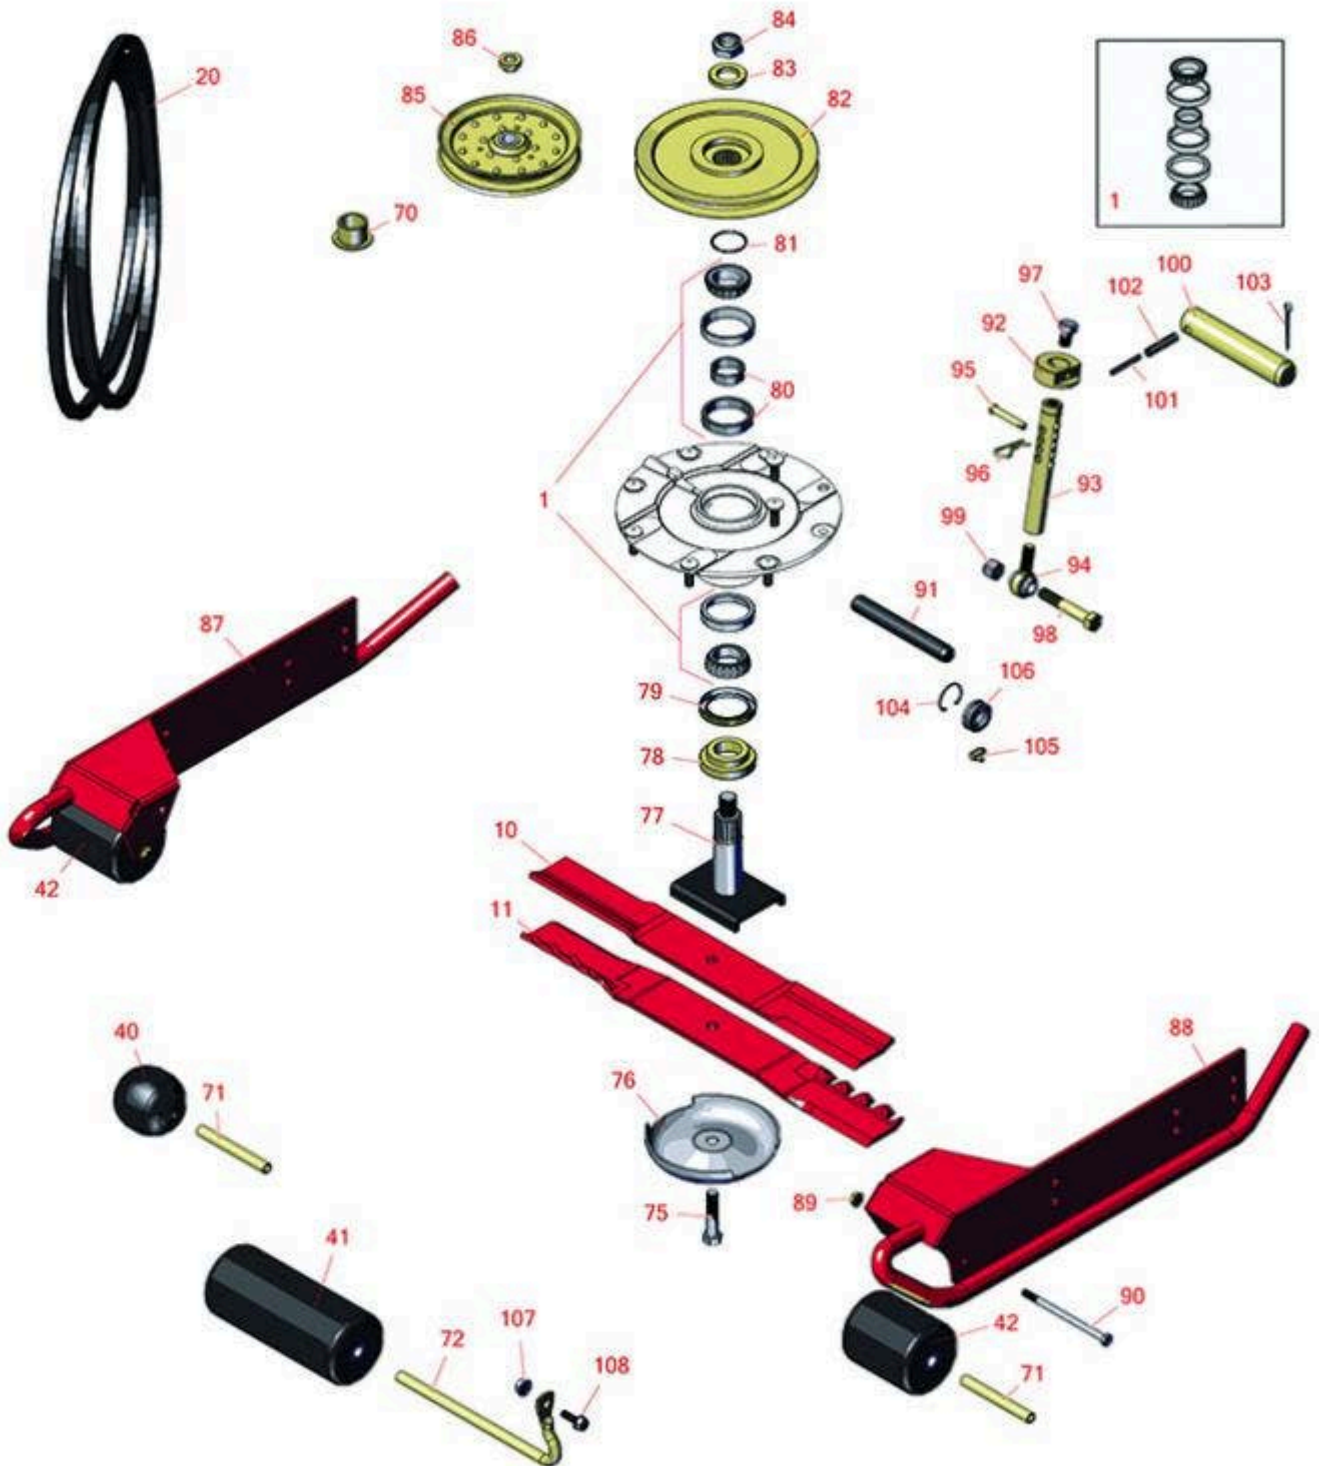

Replaces Toro Groundsmaster 3280-D

Parts

62in Rotary Deck - Model 30367
Deck Parts

All original equipment manufacturers names and part numbers are used for identification purposes only, and we are in no way implying that our products are original equipment parts. Prices subject to change without notice.

Replaces Toro Groundsmaster 3280-D Parts

62in Rotary Deck - Model 30367
Deck Parts

Item No	R&R Part No.	OEM Part No.	Description	Qty Req	Order Quantity
Overhaul Kits					
1	R110-8297	110-8297, 26-1830	Bearing Set w/Retaining Rings - Spindle	3	
Rotary Blades					
10	R92-5608	92-5608, 92-5608-03	Mower Blade - 21.75 in	3	
11	R92-5608M	104-1303, 107-0214-03	Mower Blade - Mulcher 21.75	3	
Belts					
20	R107-4788	107-4788	Belt- Deck - Double Hex	1	
Rollers					
40	R29-4820	29-4820	Roller	2	
41	R68-6710	68-6710	Roller - Rotary Deck	1	
42	R93-4803	93-4803	Roller - Deck	2	
Other Parts Available					
70	R93-4510	93-4510	Bushing	2	
70	R94-1291	94-1291	Bushing - Flanged	2	
71	R105-4549	105-4549	Spacer - Deck Roller	1	
72	R68-6840	68-6840	Shaft - Roller	1	
75	R92-5816	92-5816	Bolt - Hex HD 1/2-20 x 2-1/4	3	
76	R72-9361	27-1000, 27-1001, 72-9360, 72-9361	Cup - Anti-Scalp	3	
77	R104-3554	104-3554	Shaft - Spindle Assy.	3	