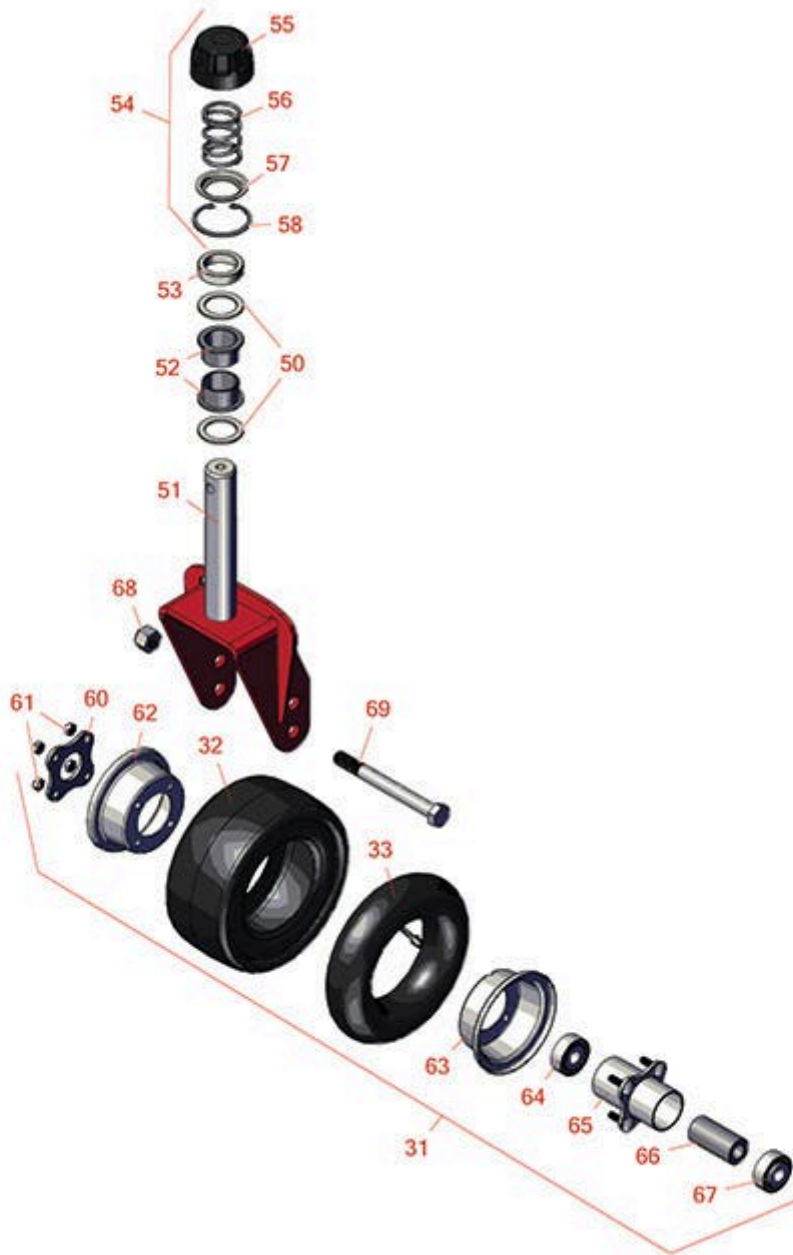

## Parts

62in Rotary Deck - Model 30367  
Caster Wheels

All original equipment manufacturers names and part numbers are used for identification purposes only, and we are in no way implying that our products are original equipment parts. Prices subject to change without notice.

# Replaces Toro Groundsmaster 3280-D Parts

62in Rotary Deck - Model 30367  
Caster Wheels

Item No	R&R Part No.	OEM Part No.	Description	Qty Req	Order Quantity
<b>Tires &amp; Wheels</b>					
31	<b>R93-9938</b>	86-0020, 93-9938	Wheel Assy - Castor - Pneu 8x3.50-4	2	
32	<b>R93-9939</b>	93-9939, 98-2877	Tire - 8x3.50-4 (4 Ply) Sm Pneu	2	
32	<b>R150615</b>	136-4424, 137-5924	Tire - Foam Filled 8-3.5 x 4 Sm 4 Ply	2	
33	<b>R100-5832</b>	100-5832	Tube - Castor Wheel 2.80/2.50-4	2	
33	<b>R68-8950</b>	68-8950	Tube - Castor Wheel 9x3.50-4 TR87	2	
<b>Other Parts Available</b>					
50	<b>R69-6860</b>	69-6860	Washer - 1/8 - Caster Wheel	4	
51	<b>R104-0762-01</b>	104-0762-01	Caster Fork	2	
52	<b>R69-6470</b>	69-6470	Bushing - Flanged	4	
53	<b>R69-1510</b>	69-1510	Spacer - 1/2 Caster Fork	10	
54	<b>R92-9727</b>	92-9727	Cap Assy - HOC	2	
55	<b>R92-8861</b>	92-5582, 92-8861	Cap - HOC	2	
56	<b>R92-9726</b>	92-9726	Spring - Compression	2	
57	<b>R92-5583</b>	92-5583	Washer- Cap	2	
58	<b>R92-5581</b>	92-5581	Ring - Retaining	2	
60	<b>R93-4242</b>	93-4242	Plate - Caster Wheel	2	
61	<b>R32128-16</b>	32128-16	Locknut - 5/16-24 Flanged Top	8	
62	<b>R95-2741</b>	137-5552, 95-2741	Rim - Wheel Half w/o Valve Hole	2	