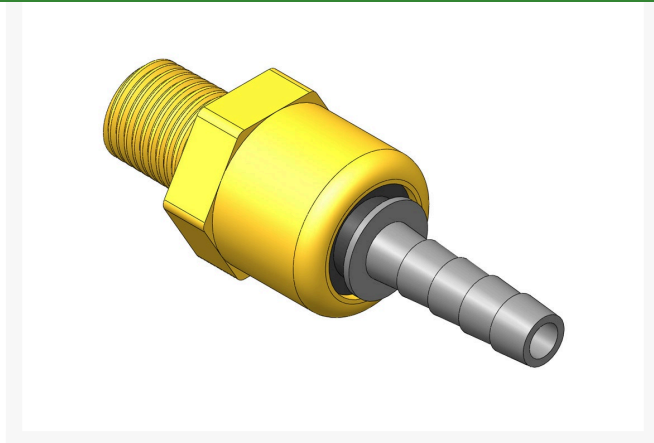

Swivel - Ball 1/4 x 1/4 R5110

Details

Solid brass hose barb fittings for use in connecting all components of an air line system. Select fitting to match hose inside diameter. NPT pipe thread.

- Solid brass for dependable, long life
- Choose fittings to match hose ID
- NPT pipe thread