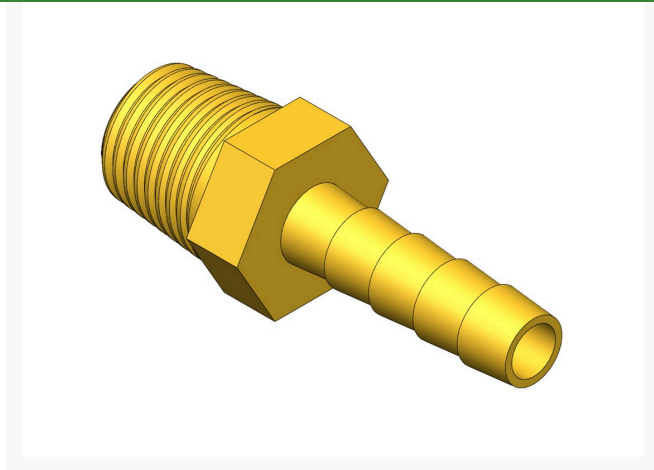

Barb - Hose 1/4 x 1/4

R5101

Details

Solid brass hose barb fittings for use in connecting all components of an air line system. Select fitting to match hose inside diameter. NPT pipe thread.

- Solid brass for dependable, long life
- Choose fittings to match hose ID
- NPT pipe thread