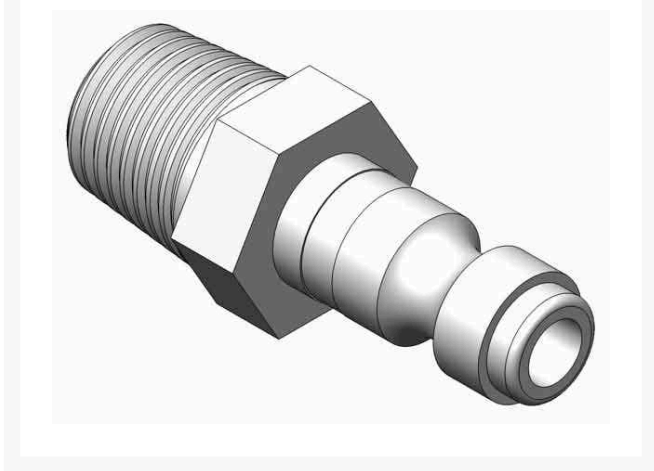

Plug - Steel Coupler 1/4 Nptm

R5050

Details

NPT pipe thread.

Specifications

Manufacturer

R&R Products

Evergreen