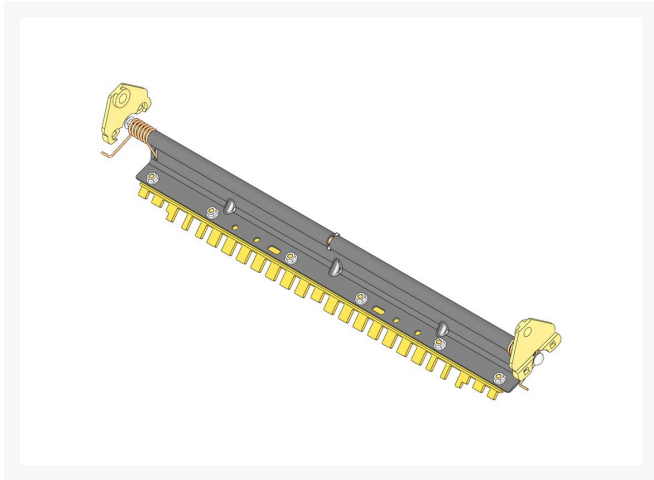

Scraper Kit - SET/5

R500573

Details

Fits R&R R500512 Roller Only & Incl R500572 Scraper

Specifications

Manufacturer

R&R Products

Fits Models

- John Deere 2500 Riding Greens Mower
- John Deere 2500A Riding Greens Mower
- John Deere 2500B Riding Greens Mower
- John Deere 2500E Riding Greens Mower
- John Deere 2500E Hybrid Riding Greens Mower
- John Deere 3215 Reel Mower
- John Deere 3215A Reel Mower
- John Deere 3215B Reel Mower
- John Deere 3225B Reel Mower
- John Deere 3225C Reel Mower
- John Deere 3235 Reel Mower
- John Deere 3235A Reel Mower
- John Deere 3235B Reel Mower
- John Deere 3235C Reel Mower
- John Deere 7500 Reel Mower
- John Deere 7500A Reel Mower
- John Deere 7500A E-Cut Hybrid Reel Mower
- John Deere 7500 E-Cut Hybrid Reel Mower
- John Deere 7700 Reel Mower
- John Deere 7700A Reel Mower
- John Deere 8500 Reel Mower
- John Deere 8500 E-Cut Hybrid Reel Mower
- John Deere 8700 Reel Mower
- John Deere 8700A Reel Mower
- John Deere 2700 Riding Greens Mower
- John Deere 2550 Riding Greens Mower
- John Deere 2550 E-Cut Riding Greens Mower
- John Deere 2750 E-Cut Riding Greens Mower

Evergreen

C/. Bartomeu Amat, 2, Entlo 1 Terrassa, 08225
+34 931 130 054

<https://evergreen.rrproducts.com/>

Scraper Kit - SET/5

R500573

John Deere 2700 E-Cut Riding Greens Mower

Replacement Parts

R03M7221	Bolt - Carriage M6 x 16
R03M7251	Bolt - Gr. Roller Scraper
R14M7303	Nut - 6mm x 1.0 Flanged
R34M7010	Pin - Spring
R500571	Bar - Scraper
R500572	Scraper - Fits R500512 Only
RET17629	Spring - Torsion LH
RET17630	Spring - Torsion RH
RET17757	Pin - Scraper
RMT2407	Bracket - Roller Scraper