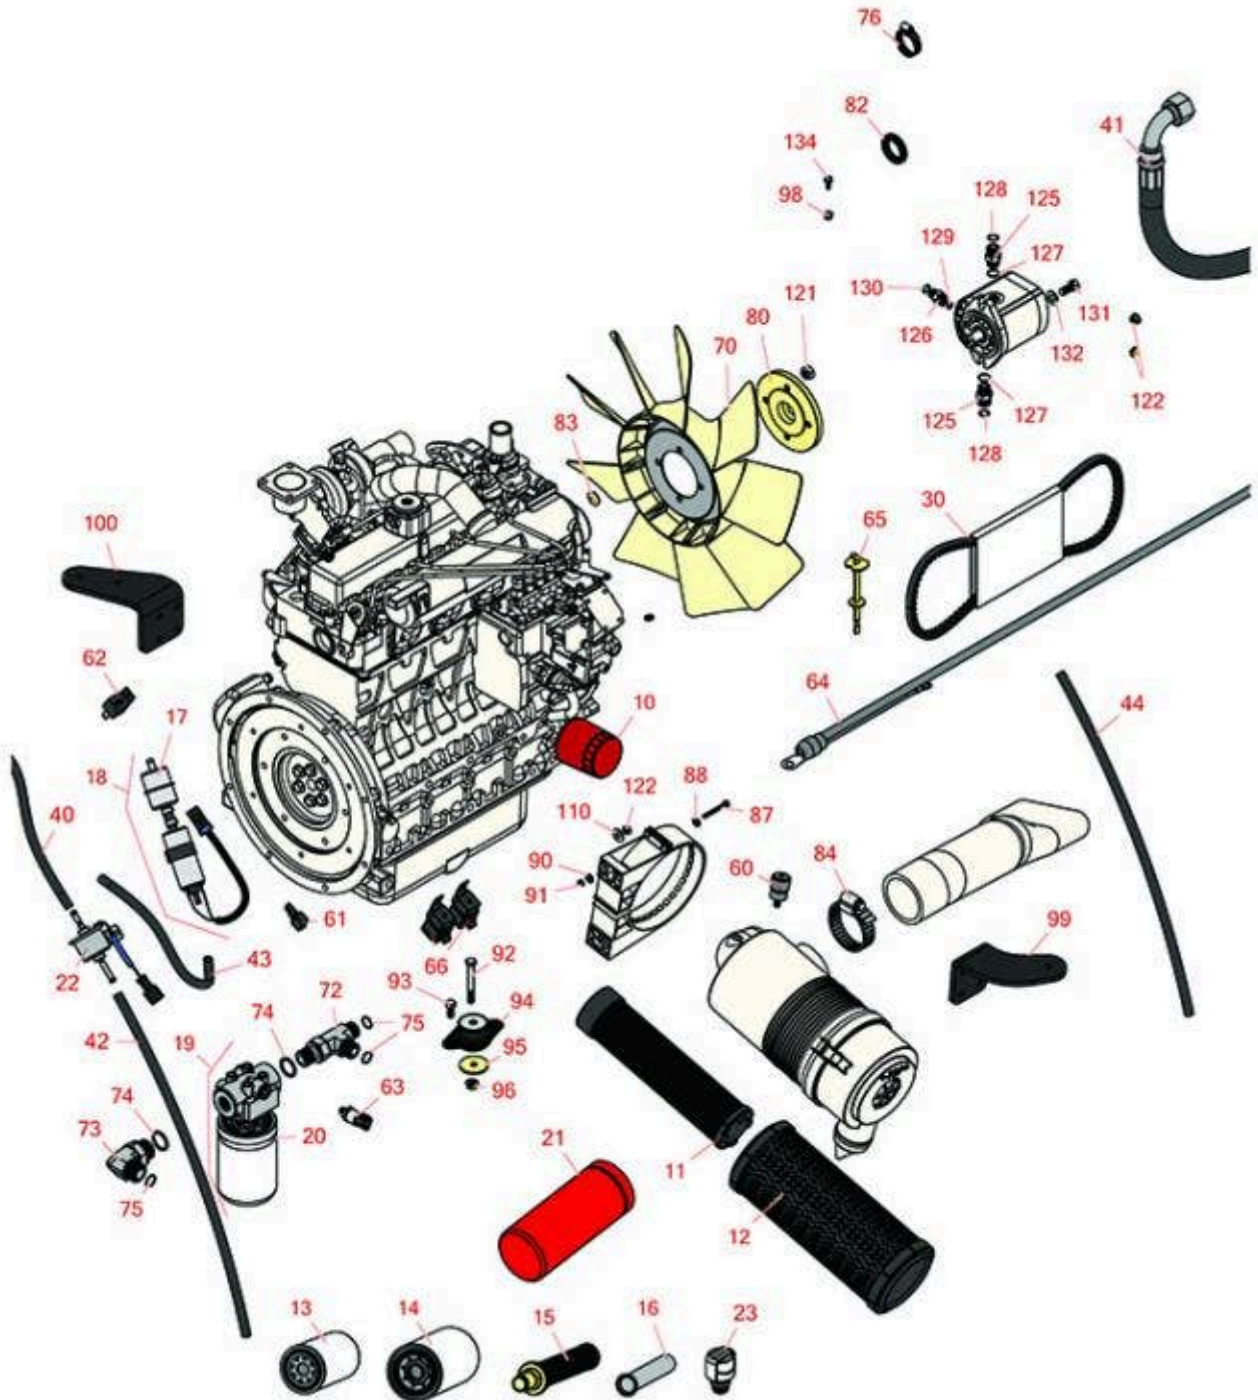

Replaces Toro Groundsmaster 4500-D

Parts

Traction Unit - Model 30885
Engine

All original equipment manufacturers names and part numbers are used for identification purposes only, and we are in no way implying that our products are original equipment parts. Prices subject to change without notice.

Replaces Toro Groundsmaster 4500-D Parts

*Traction Unit - Model 30885
Engine*

Item No	R&R Part No.	OEM Part No.	Description	Qty Req	Order Quantity
22	R121-5613	121-5613, 127-3008	Fuel Pump - Electric	1	
23	R115-9793	115-9793	Breather	1	
Belts					
30	R127-2998	127-2998	Belt - V	1	
Hoses					
40	R110-8802	110-8802, 93-5483	Hose-Fuel	1	
41	R108-1689	108-1689	Hydraulic Hose Assy	1	
42	R109-0308	109-0308	Fuel Hose	1	
43	R110-4113	110-4113, 63-7627	Hose-Fuel	1	
44	R119-0577	119-0577	Fuel Hose	1	
Gauges & Controls					
60	R104-3563	104-3563	Indicator - Service	1	
61	R100-4918	100-4818, 100-4918	Diode	1	
62	R99-7435	99-7435	Relay - 70 Amp	1	
63	R119-0011	119-0011	Pressure Transducer	1	
64	R117-2377	117-2377	Cable-Battery, Negative	1	
65	R119-6968	119-6968	Dipstick- Oil	1	
66	R99-7430	99-7430	Relay - 30 Amp	2	
Other Parts Available					
70	R114-3825	114-3825	Fan	1	