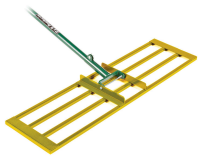

Evergreen

C/. Bartomeu Amat, 2, Entlo 1 Terrassa, 08225
+34 931 130 054

<https://evergreen.rrproducts.com/>