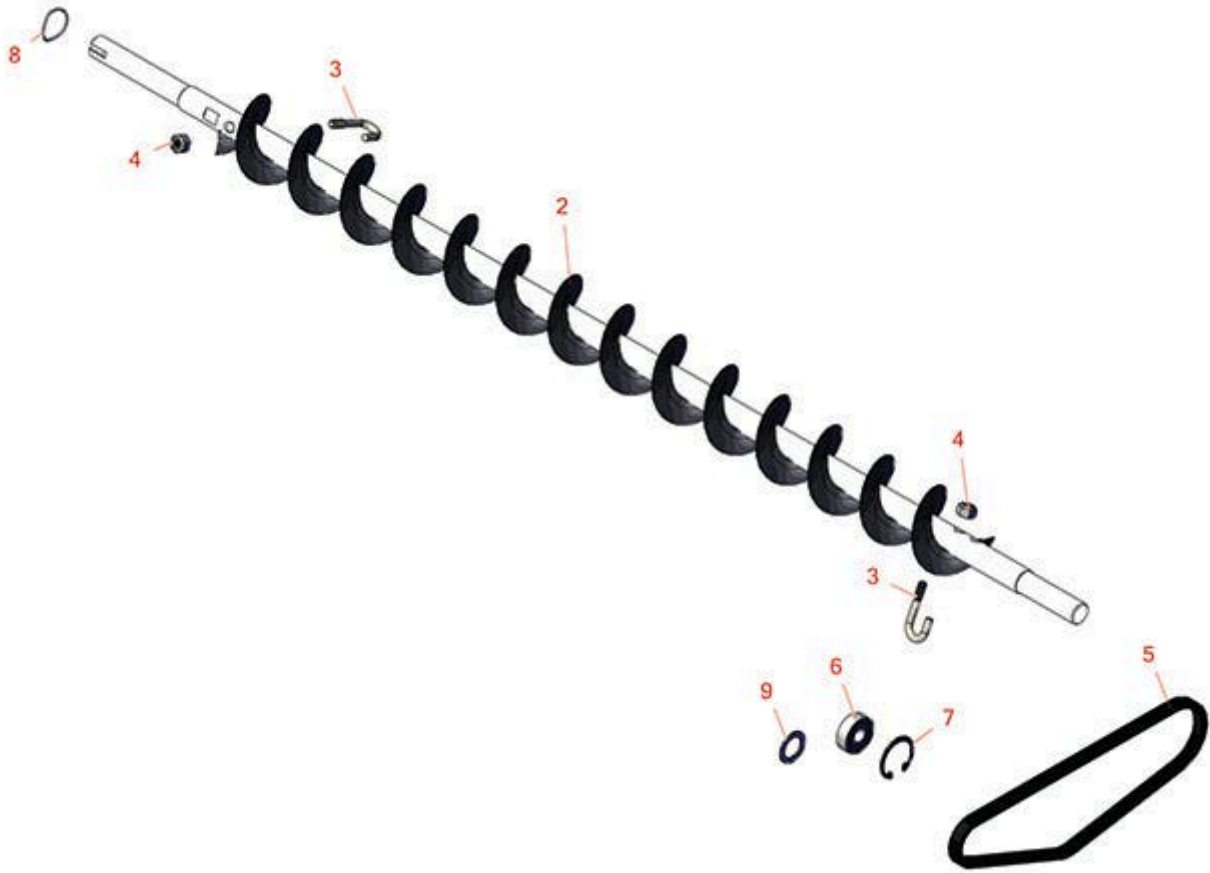

Replaces Toro Greensmaster 3050 Parts

Dethatcher Unit - Model 04479

Rear Roller Brush

All original equipment manufacturers names and part numbers are used for identification purposes only, and we are in no way implying that our products are original equipment parts. Prices subject to change without notice.

Replaces Toro Greensmaster 3050 Parts

Dethatcher Unit - Model 04479

Rear Roller Brush

Item No	R&R Part No.	OEM Part No.	Description	Qty Req	Order Quantity
2	R105-6792	104-1829, 105-6792	Brush - Rear Roller	1	
3	R104-1830	104-1830	Bolt - J	2	
4	R3296-2	32127-10, 3296-2, 9157404	Nut - #10 Lock	2	
5	R105-5720	105-5720	Belt - Poly V	1	
6	R251-259	251-259, 251-307	Bearing - Ball	1	
7	R104-4727	104-4727	Ring - Retaining	1	
8	R115-7143	115-7143	Spring - Wave	1	
9	R112-6957	112-6957	Washer - Hardened	2	