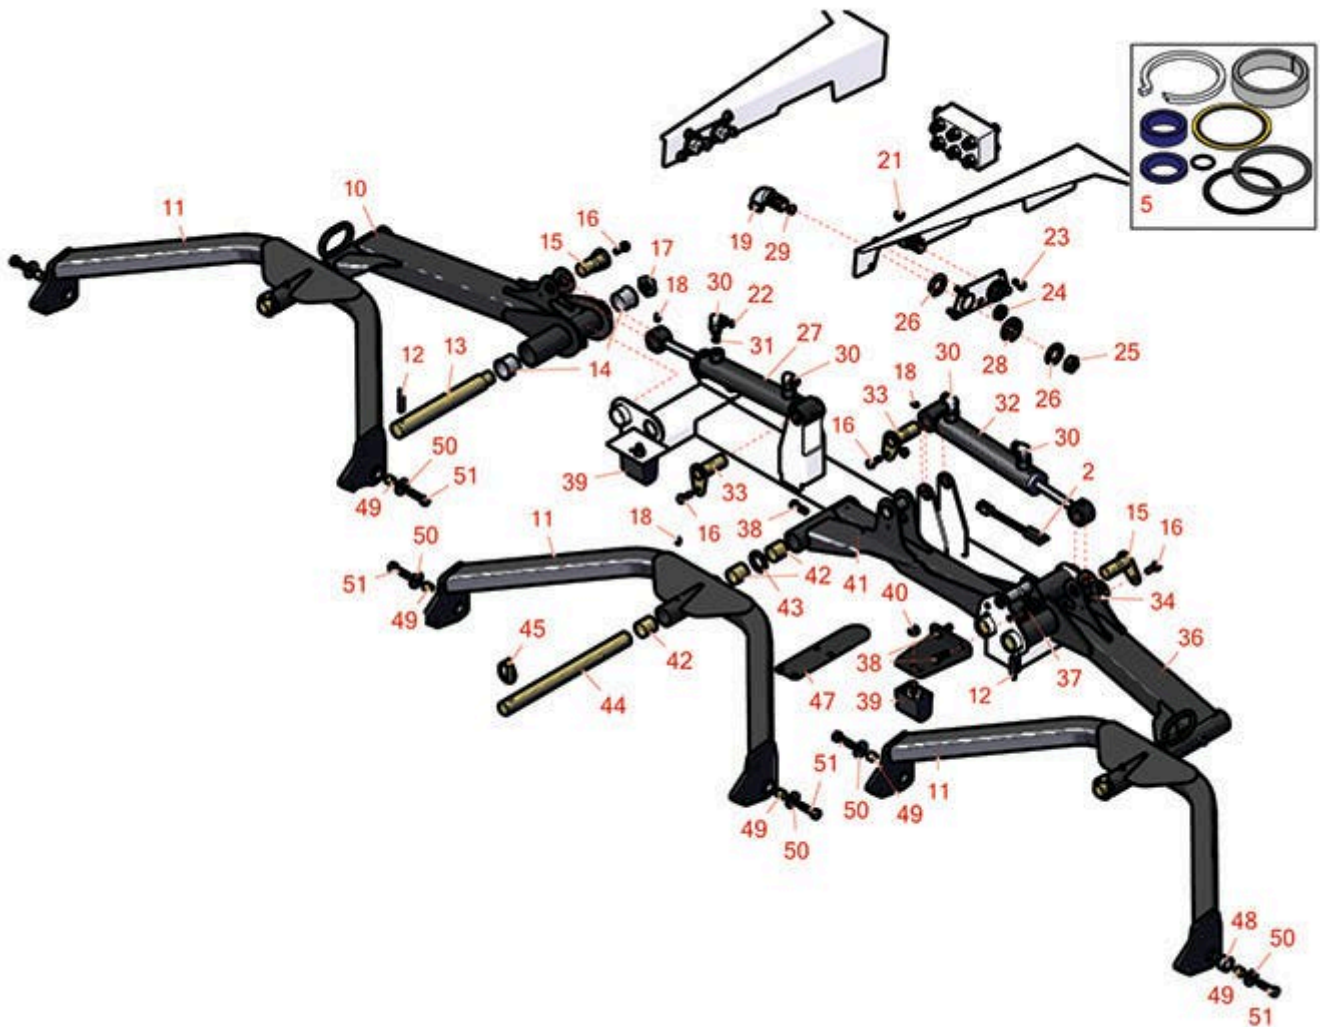

Replaces Toro Groundsmaster 4500-D

Parts

Traction Unit - Model 30885

Front Lift Arm

All original equipment manufacturers names and part numbers are used for identification purposes only, and we are in no way implying that our products are original equipment parts. Prices subject to change without notice.