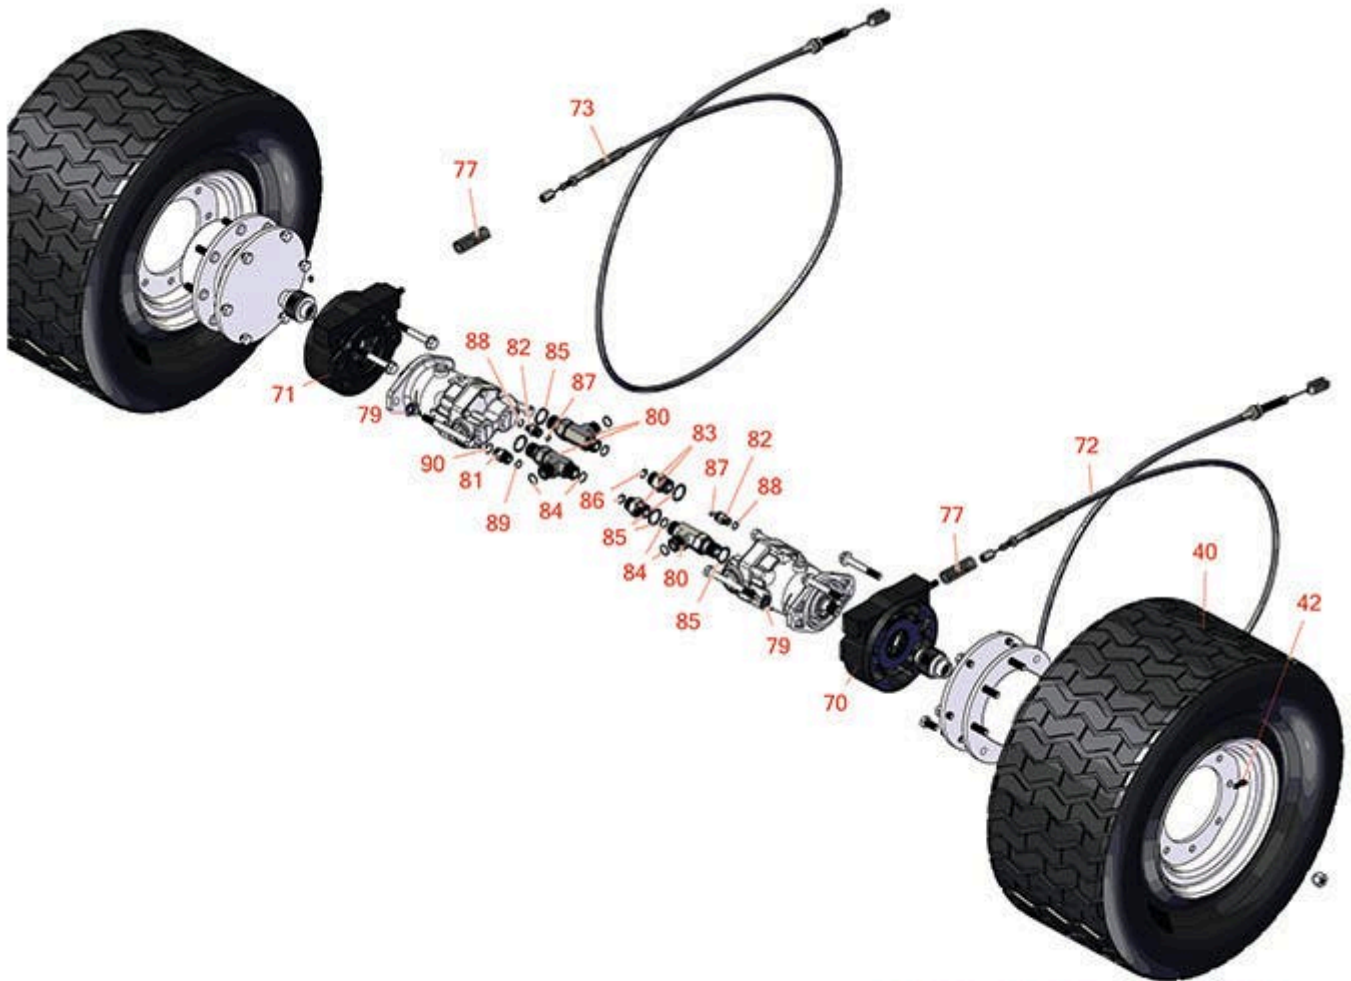

Replaces Toro Groundsmaster 4500-D

Parts

*Traction Unit - Model 30885
Front Drive and Brake*

FOR MORE TIRE SELECTIONS PLEASE
CLICK ON THE TIRE ICON ABOVE.

All original equipment manufacturers names and part numbers are used for identification purposes only, and we are in no way implying that our products are original equipment parts. Prices subject to change without notice.

Replaces Toro Groundsmaster 4500-D Parts

Traction Unit - Model 30885
Front Drive and Brake

Item No	R&R Part No.	OEM Part No.	Description	Qty Req	Order Quantity
Tires & Wheels					
40	RCT5293E6		Tire - 29x14.00-15 Nhs (6 Ply) Carlisle Ultra Trac	2	
42	R232-27	232-27, 232-31	Stem - Valve w/ Cap	2	
Other Parts Available					
70	R100-3070-03	100-3070-03	Brake Assy - LH	1	
71	R100-3069-03	100-3069-03	Brake Assy - RH	1	
72	R92-7530	92-7530	Brake Cable Assy - LH	1	
73	R92-7529	92-7529	Brake Cable Assy - RH	1	
77	R94-3088	94-3088	Spring - Compression	2	
79	R3256-26	01-166-0540, 01-166-0820, 17-2530, 24-13-BD, 30-8570, 3256-26, 356206, 48-9390	Washer - 1/2 in	4	
80	R340-148	340-148	Fitting-Tee	3	
81	R340-4	340-4	Hydraulic Fitting - Male Connector	1	
82	R340-2	340-2, 60-1920	Hydraulic Fitting - Striaight	2	
83	R340-8	340-8	Adapter	2	
84	R237-58	237-58	O-Ring	6	
85	R237-81	237-81, 237.81, 327-81	O-Ring	5	

Replaces Toro Groundsmaster 4500-D Parts

*Traction Unit - Model 30885
Front Drive and Brake*

Item No	R&R Part No.	OEM Part No.	Description	Qty Req	Order Quantity
86	R237-65	237-65, 237.65	O-Ring	2	
87	R237-22	107-8844, 237-22, 237-78	O-Ring	2	
88	R237-42	237-42, 31-4160	O-Ring	2	
89	R237-30	23-6320, 237-30	O-Ring - Seal	1	
90	R237-79	237-79	O-Ring	1	