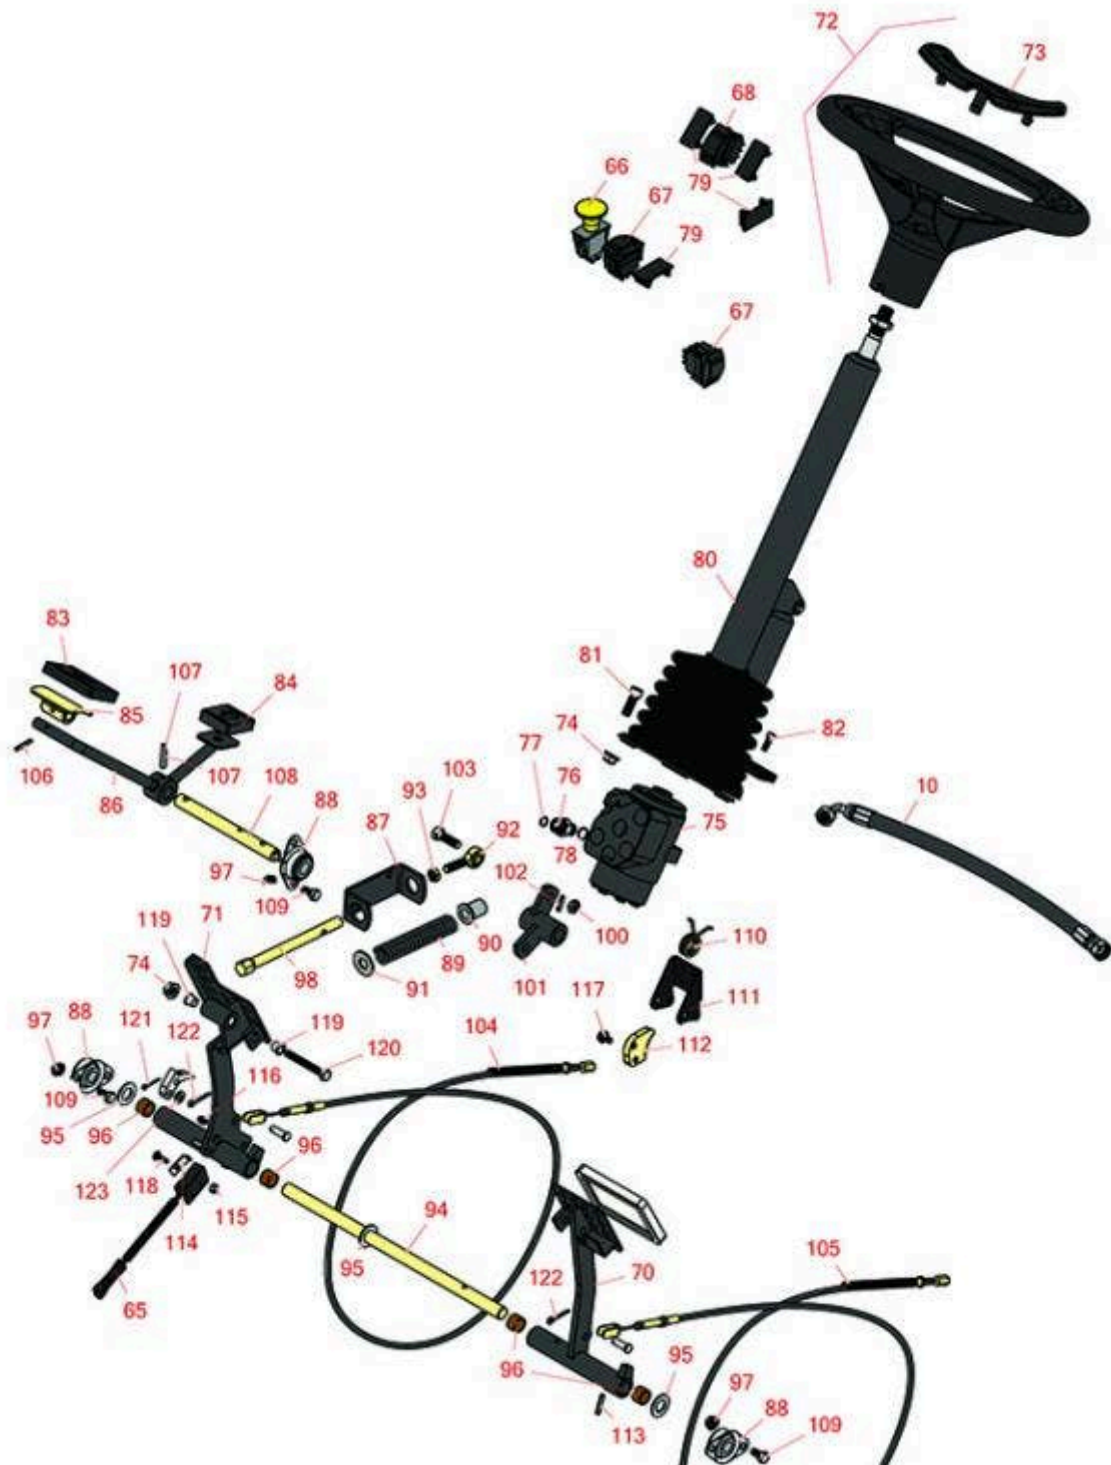

Replaces Toro Groundsmaster 4500-D

Parts

Traction Unit - Model 30885
Steering and Pedals

All original equipment manufacturers names and part numbers are used for identification purposes only, and we are in no way implying that our products are original equipment parts. Prices subject to change without notice.

Replaces Toro Groundsmaster 4500-D Parts

*Traction Unit - Model 30885
Steering and Pedals*

Item No	R&R Part No.	OEM Part No.	Description	Qty Req	Order Quantity
Hoses					
10	R92-5694	92-5694	Hydraulic Hose Assy	1	
Gauges and Controls					
65	R100-1270	100-1270	Sensor - Proximity	1	
66	R93-9999	93-9999	Switch - Pto	1	
67	R95-8999	95-8999	Switch - Headlight	2	
68	R100-1535	100-1535, 100-8492	Switch	1	
Other Parts Available					
70	R136-2887-03	115-4421-03, 136-2887-03	Brake Pedal - LH	1	
71	R136-2889	119-0005, 136-2889	Brake Pedal - RH	3	
72	R98-1471	93-5212, 94-3500, 98-1471	Steering Wheel Assy - 14 in Incl Cap	1	
73	R98-1468	98-1468	Cap - 14" Steering Wheel	1	
74	R104-8301	104-8301, 104-9301, 109-6658, 133-7570	Locknut - 3/8-16 Nylon Flanged	5	
75	R114-8119	114-8119	Valve - Steering	1	
76	R340-2	340-2, 60-1920	Hydraulic Fitting - Striaight	5	
77	R237-22	107-8844, 237-22, 237-78	O-Ring	5	