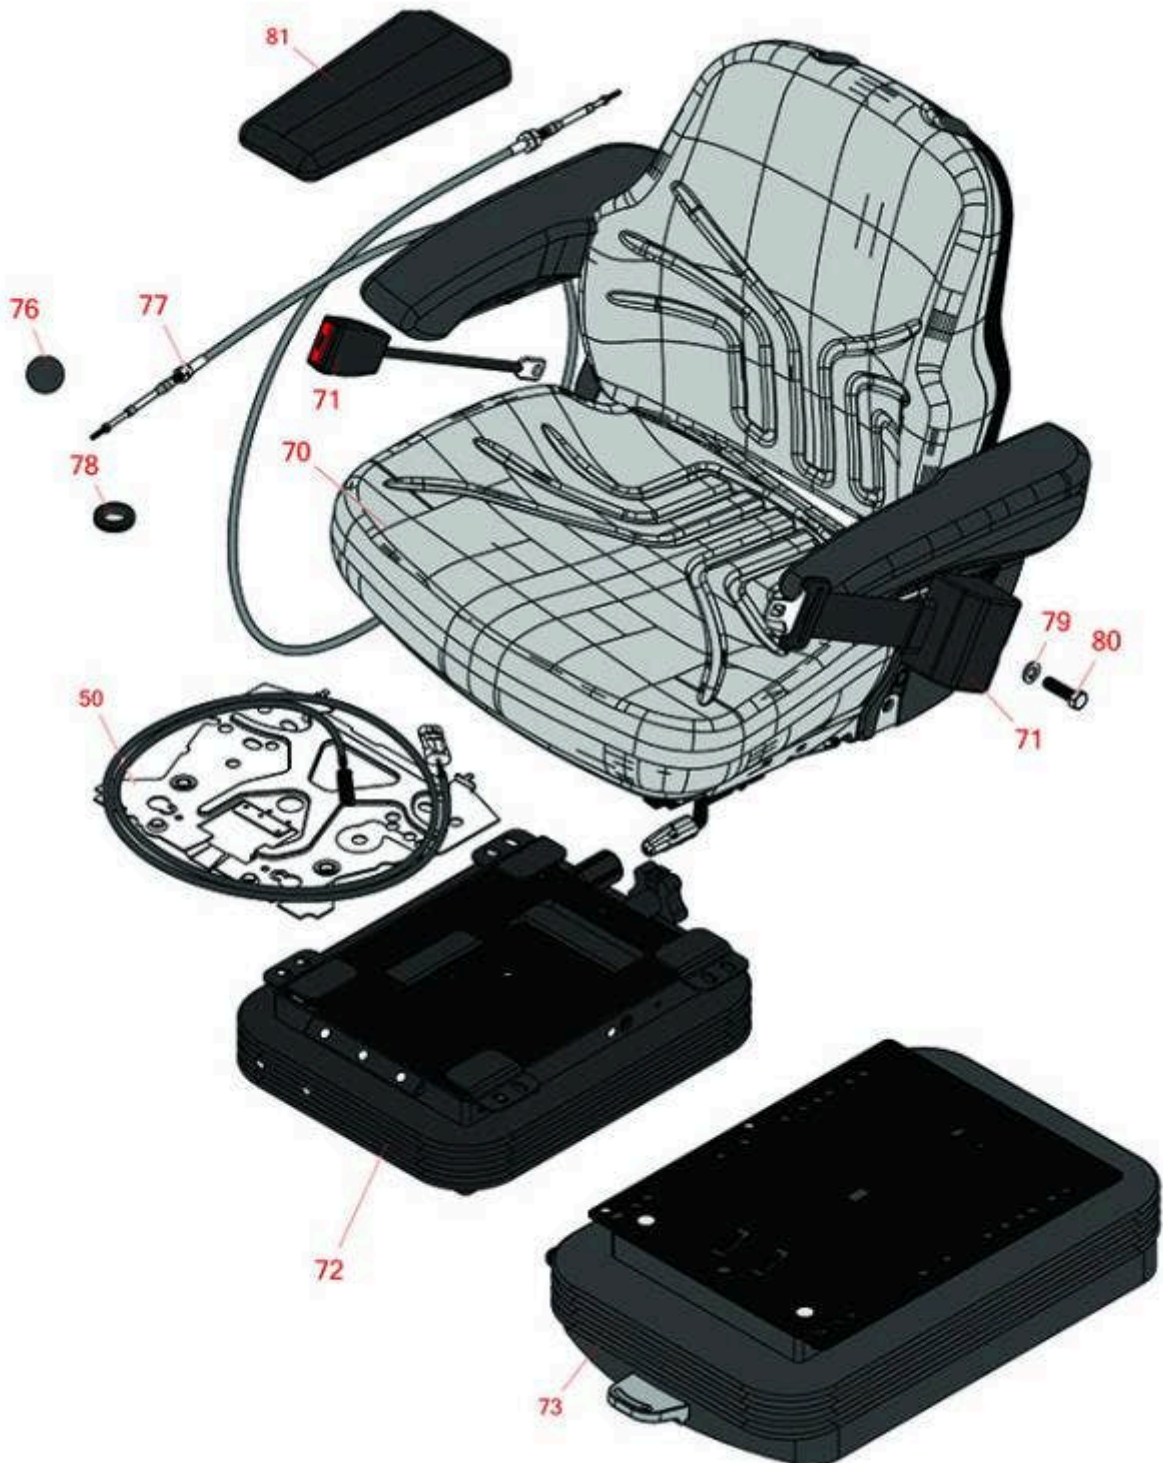

Replaces Toro Groundsmaster 4500-D

Parts

Traction Unit - Model 30885
Seat

All original equipment manufacturers names and part numbers are used for identification purposes only, and we are in no way implying that our products are original equipment parts. Prices subject to change without notice.

Replaces Toro Groundsmaster 4500-D

Parts

Traction Unit - Model 30885
Seat

| Item No | R&R Part No. | OEM Part No. | Description | Qty Req | Order Quantity |
|------------------------------------------|------------------|-------------------------------------------------|-------------------------------|---------|----------------|
| Electrical, Gauges & Controls | | | | | |
| 50 | RTCA18463 | 108-8024 | Seat Switch | 1 | |
| Other Parts Available | | | | | |
| 70 | R117-5676 | 117-5676 | Seat - Premium | 1 | |
| 71 | R150848 | 100-4928, 110-0413, 110-9720, 95-8910 | Belt-Seat | 1 | |
| 72 | R110-8851 | 110-8851 | Mechanical Suspension - Seat | 1 | |
| 73 | R130-2702 | 130-2702 | Air Ride Suspension - Seat | 1 | |
| 76 | R233-42 | 1-603175, 120-9752, 233-42, 233-47 | Knob | 1 | |
| 77 | R104-7547 | 104-7547 | Cable - Throttle | 1 | |
| 78 | R240-5 | 240-5 | Grommet - Rubber | 1 | |
| 79 | R3253-6 | 01-166-0710, 23-12-GD, 3253-6, 59-7590 | Washer - Lock 7/16 Zinc | 2 | |
| 80 | R3212-4 | 3212-3, 3212-4 | Bolt - Hex HD 7/16-20 x 1 GR5 | 2 | |
| 81 | R108-7602 | 108-7602 | Arm Rest | 1 | |