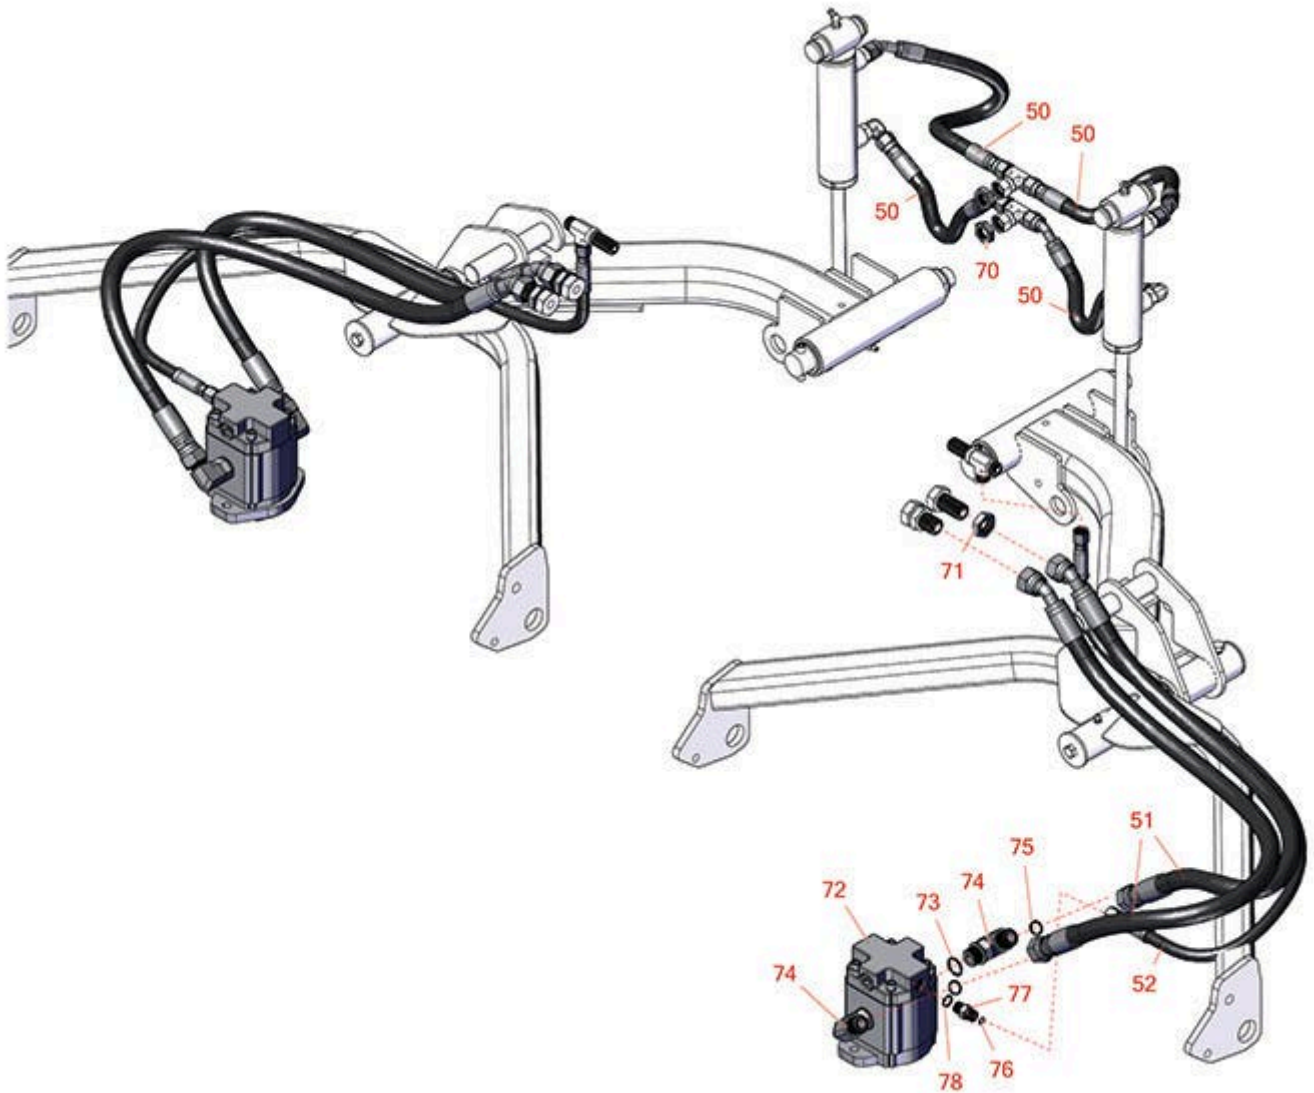

Replaces Toro Groundsmaster 4500-D

Parts

Traction Unit - Model 30885

Rear Lift Arm Hydraulics

All original equipment manufacturers names and part numbers are used for identification purposes only, and we are in no way implying that our products are original equipment parts. Prices subject to change without notice.

Replaces Toro Groundsmaster 4500-D Parts

*Traction Unit - Model 30885
Rear Lift Arm Hydraulics*

Item No	R&R Part No.	OEM Part No.	Description	Qty Req	Order Quantity
---------	--------------	--------------	-------------	---------	----------------

Hoses

50	R105-9238	105-9238	Hydraulic Hose Assy	4	
51	R104-5505	104-5505	Hydraulic Hose Assy	4	
52	R104-5502	104-5502	Hydraulic Hose Assy	2	

Other Parts Available

70	R340-70	340-70	Nut - Lock	2	
71	R340-74	340-74	Locknut - Bulkhead	4	
72	R117-5141	105-9820, 105-9872, 117-5141	Hydraulic Motor	2	
73	R237-80	237-80, 327-80	O-Ring	4	
74	R340-17	340-17	No 10 Male Orfs x No 10 Male Orb	4	
75	R237-65	237-65, 237.65	O-Ring	4	
76	R237-21	237-21, 327-21	O-Ring	2	
77	R340-92	340-92	Hydraulic Fitting - Striaight	2	
78	R237-22	107-8844, 237-22, 237-78	O-Ring	2	