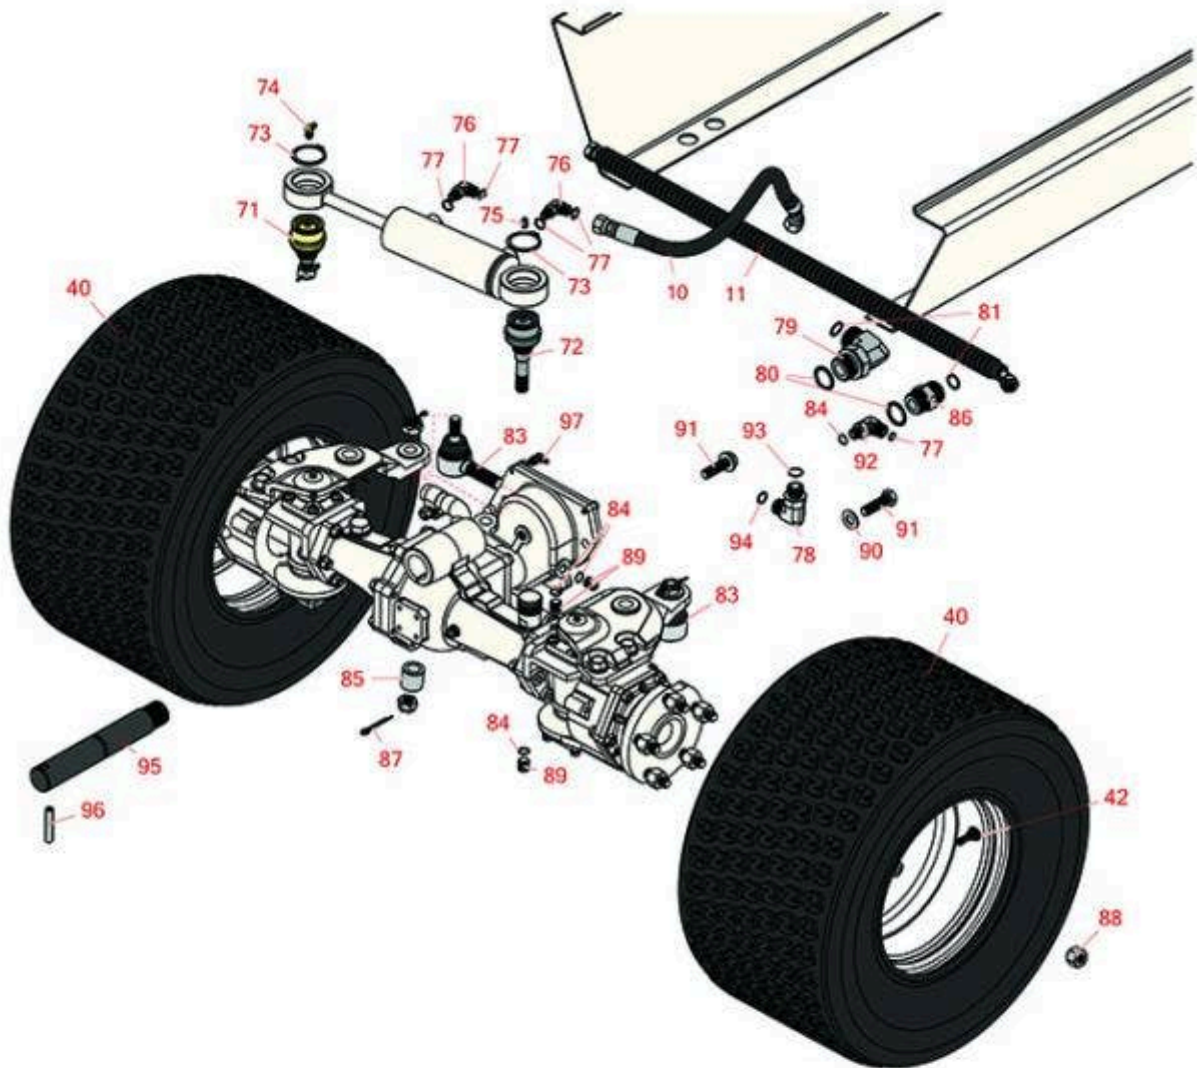

Replaces Toro Groundsmaster 4500-D

Parts

Traction Unit - Model 30885

Rear Axle

FOR MORE TIRE SELECTIONS PLEASE
CLICK ON THE TIRE ICON ABOVE.

All original equipment manufacturers names and part numbers are used for identification purposes only, and we are in no way implying that our products are original equipment parts. Prices subject to change without notice.

Replaces Toro Groundsmaster 4500-D Parts

Traction Unit - Model 30885
Rear Axle

Item No	R&R Part No.	OEM Part No.	Description	Qty Req	Order Quantity
Hoses					
10	R92-7539	92-7539	Hydraulic Hose Assy	1	
11	R125-4560	125-4560	Hose Assy	1	
Tires					
40	RCT50D362		Tire - 20x10.00-10 Nhs (4 Ply) Carlisle Turf Trac R/S	2	
40	RCT511116	115-1572	Tire - 20x10.00-10 Nhs (4 Ply) Carlisle Turf Saver	2	
42	R232-27	232-27, 232-31	Stem - Valve w/ Cap	2	
Other Parts Available					
71	R106-6774	106-6774, 92-5838, 92-5838-01	Ball Joint	1	
72	R100-3795	100-3795	Ball Joint	1	
73	R32151-104	32151-104	Ring - Retaining, Ex	2	
74	R302-60	302-60	Zerk - Grease 90 Deg.	1	
75	R302-5	21-6010, 302-11, 302-37, 302-47, 302-5, 302-57, 302-58, 302-6, 31-0300, 32-9660, 60-0800, 62-3880, 92-4181	Fitting - Grease	1	
76	R340-97	340-97	Hydraulic Fitting - 90 Deg	2	