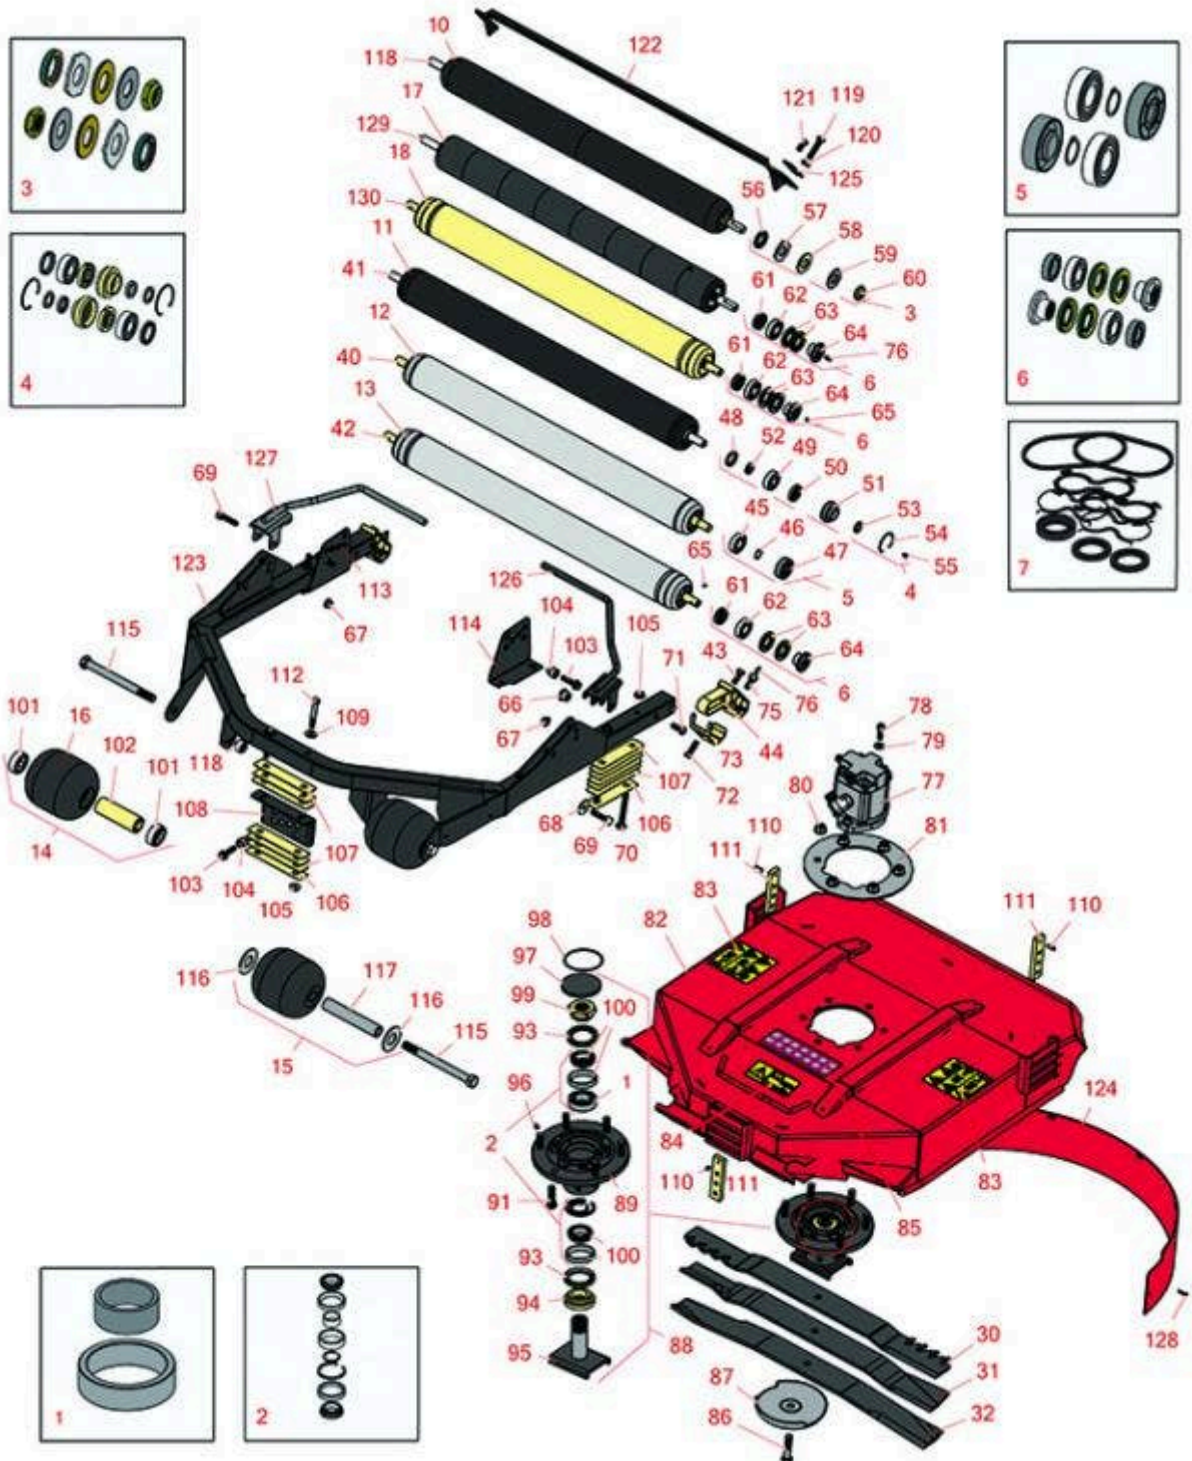

Replaces Toro Groundsmaster 4500-D Parts

Traction Unit - Model 30885
27in Rotary Unit - Model 30834

All original equipment manufacturers names and part numbers are used for identification purposes only, and we are in no way implying that our products are original equipment parts. Prices subject to change without notice.

Replaces Toro Groundsmaster 4500-D Parts

Traction Unit - Model 30885
27in Rotary Unit - Model 30834

Item No	R&R Part No.	OEM Part No.	Description	Qty Req	Order Quantity
Overhaul Kits					
1	R100-5704	100-5704	Spacer - Set Fits R100-5703	1	
2	R100-5703	100-5703	Bearing - w/Spacer Assy	1	
3	R101399		Overhaul Kit - UHMW 2 Pc Roller	1	
<i>Tech Note: Fits all R&R 2-1/2" - 3-1/2" Dia. Black UHMW Plastic Rollers that do not use ball bearings.. Includes 2 ea.: R1503230 Star Washers, R1503470 Seals, R150333 Thrust Washers, R3296-15 Locknuts, R1503471 Bronze Thrust Washers:</i>					
4	R106-9606	106-9606	Overhaul Kit - Roller	1	
<i>Tech Note: Include 2 ea: R343667 Bearings, R253-70 Seals, R32120-62 Retaining Rings, R93-1251 Seals, R93-1252 Seals, R93-2931 Washers, R93-3007 Seals:</i>					
5	R107-1595	107-1595	Overhaul Kit - Roller	1	
<i>Tech Note: Includes 2 ea.: R251-347 Bearings, R32120-15 Snap Rings & R150614 Seals:</i>					
6	R114-5430	114-5430	Overhaul Kit - Roller	1	
<i>Tech Note: Includes 4 ea.: R112-7494 Seals; 2 ea.: R302-5 Grease Zerks, R114-3717 Seals, R112-5290 Bearings & R114-3745 Locknuts:</i>					
7	R117-0235	117-0235	Seal Kit - Fits R117-5141 Hyd Motor	1	
R&R Rollers					
10	R1013902		Roller - Smooth UHMW Polyethylene	1	
<i>Tech Note: Machined from solid UHMW, this low maintenance roller uses a 1" solid stainless steel shaft and requires no grease. UHMW material prevents build-up of debris.:</i>					
11	R107-1996	107-1996, 112-5273, 112-5291	Roller - Regreasable	1	
12	R105-6772	105-1227, 105-6772	Roller - Smooth 3in	1	