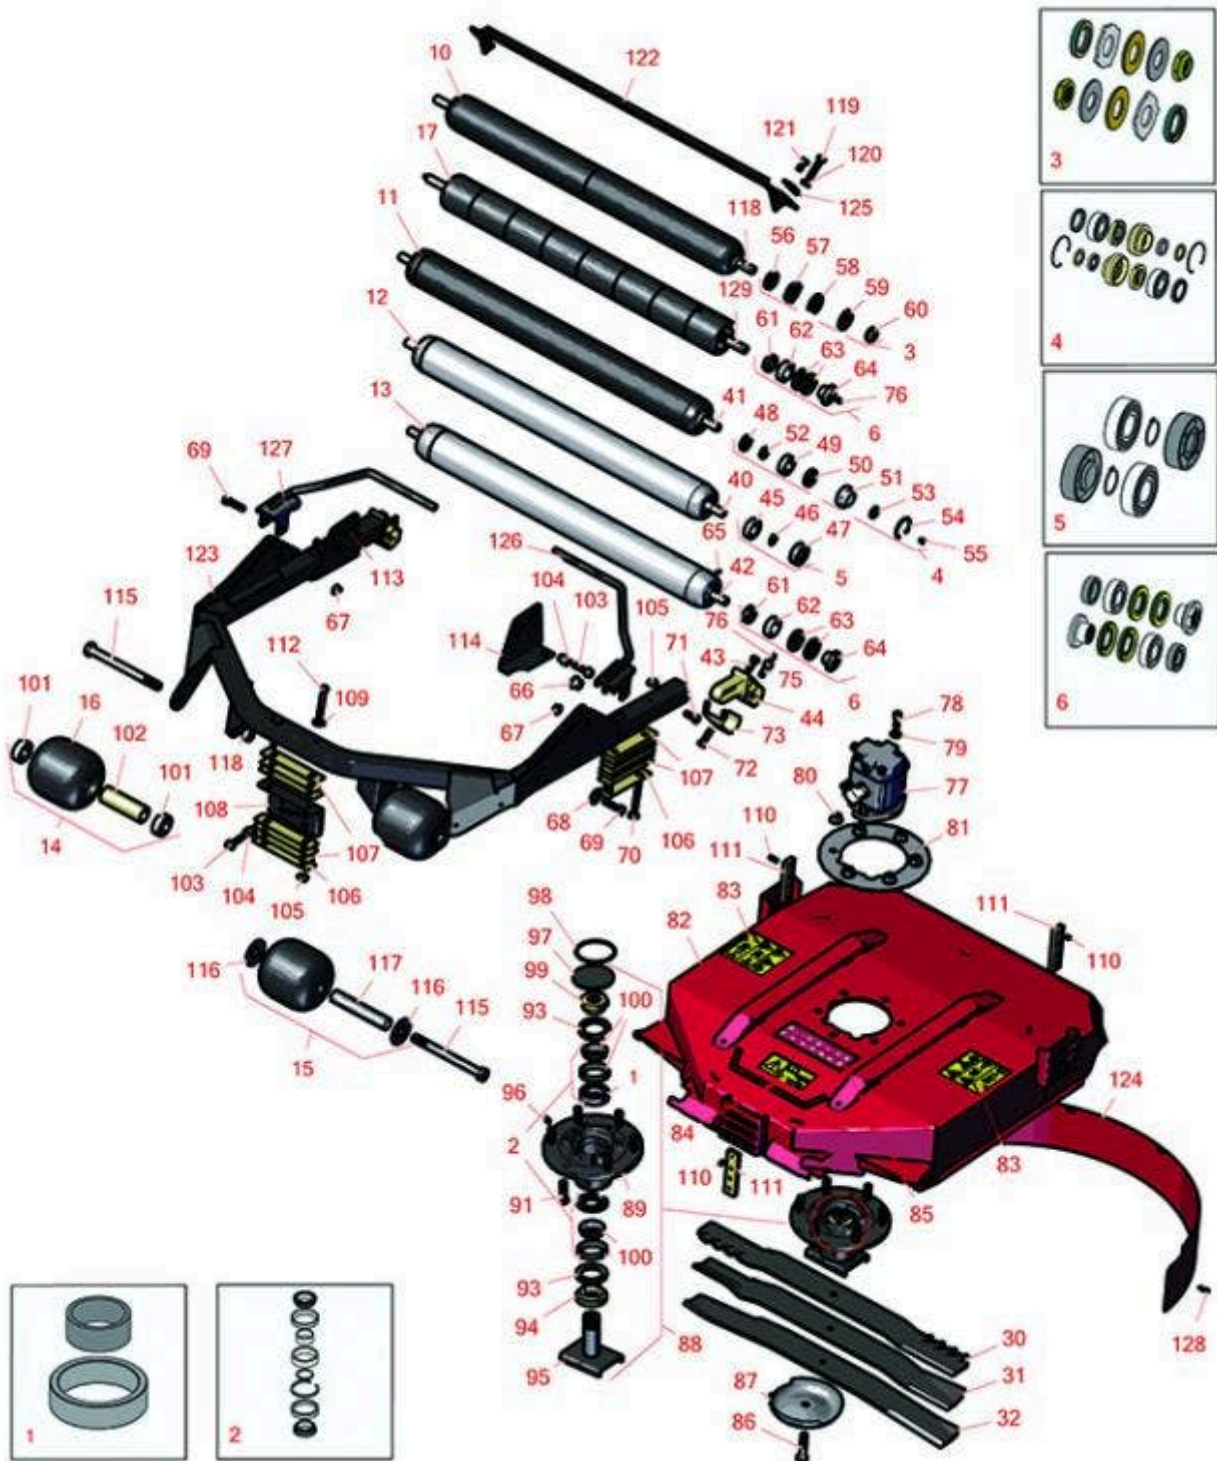

Replaces Toro Groundsmaster 4500-D Parts

Traction Unit - Model 30881
27in Rotary Unit - Model 30834

All original equipment manufacturers names and part numbers are used for identification purposes only, and we are in no way implying that our products are original equipment parts. Prices subject to change without notice.

Replaces Toro Groundsmaster 4500-D Parts

Traction Unit - Model 30881
27in Rotary Unit - Model 30834

Item No	R&R Part No.	OEM Part No.	Description	Qty Req	Order Quantity
14	R136-2908	104-1092, 115-3418, 136-2908	Roller Assy - Cast Iron	2	
15	R150495		Roller - Smooth UHMW Polyethelyne Front 5 in Dia	2	
16	R104-1093	104-1093	Roller - Cast Iron	2	
17	R1013910		Roller - Fusion Smooth UHMW Polyethylene	1	
<i>Tech Note: Machined from solid UHMW plastic that prevents build-up of debris. This roller turns on precision stainless ball bearings.:</i>					
31	R108-9026-03	108-9026-03	Mower Blade - 27 in Combo	1	
32	R100-5754-03	100-5754, 100-5754-03, 105-9810-03	Mower Blade	1	
Other Part Available					
40	R104-9480	104-9480	Shaft - Roller	1	
41	R107-1984	107-1984	Shaft - Roller	1	
42	R112-5266	112-5266	Shaft- Long - Rear Roller	1	
42	R117-5100	117-5100	Shaft- Long - Rear Roller - Hardened	1	
43	R323-6	01-150-0010, 01-178-0608, 20-47-AD, 20-47-AGD, 3224-2, 323-6, 49-3510, 908034P, 908332	Bolt - Hex HD 3/8-16 x 1 GR5 YZ	2	