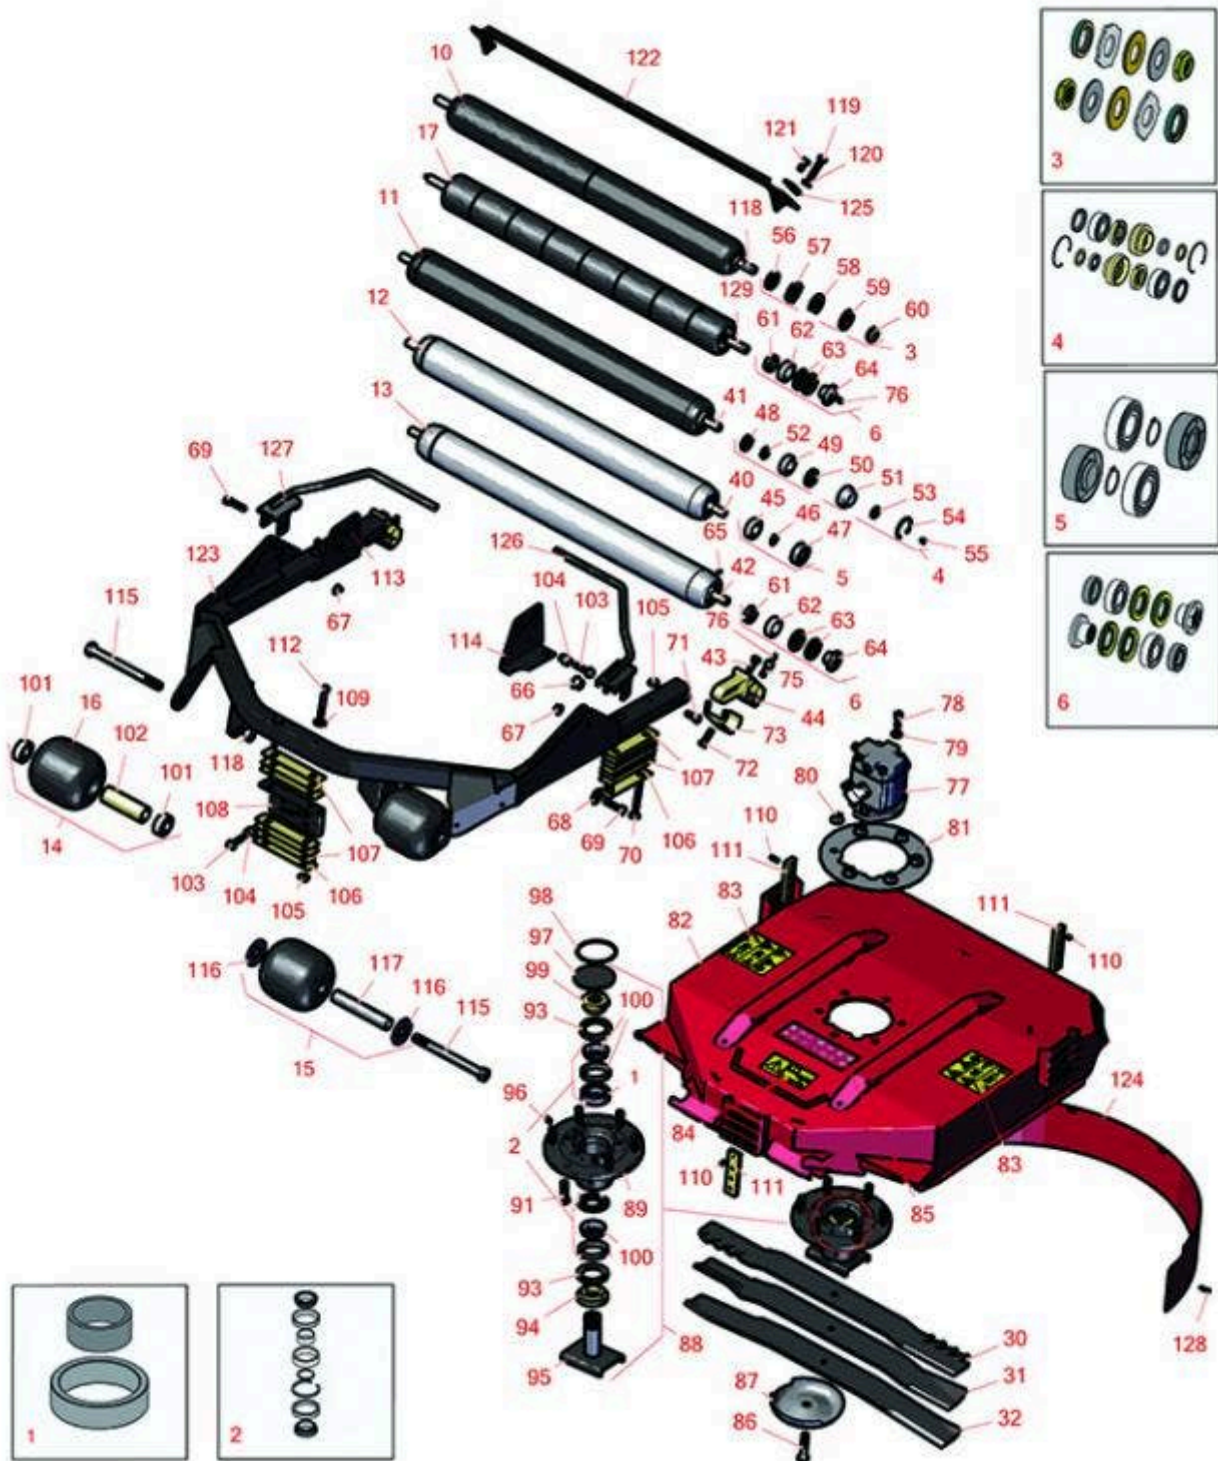

# Replaces Toro Groundsmaster 4500-D Parts

Traction Unit - Model 30873  
27in Rotary Unit - Model 30834

All original equipment manufacturers names and part numbers are used for identification purposes only, and we are in no way implying that our products are original equipment parts. Prices subject to change without notice.

# Replaces Toro Groundsmaster 4500-D Parts

Traction Unit - Model 30873  
27in Rotary Unit - Model 30834

Item No	R&R Part No.	OEM Part No.	Description	Qty Req	Order Quantity
14	<b>R136-2908</b>	104-1092, 115-3418, 136-2908	Roller Assy - Cast Iron	2	
15	<b>R150495</b>		Roller - Smooth UHMW Polyethelyne Front 5 in Dia	2	
16	<b>R104-1093</b>	104-1093	Roller - Cast Iron	2	
17	<b>R1013910</b>		Roller - Fusion Smooth UHMW Polyethylene	1	
<i>Tech Note: Machined from solid UHMW plastic that prevents build-up of debris. This roller turns on precision stainless ball bearings.:</i>					
31	<b>R108-9026-03</b>	108-9026-03	Mower Blade - 27 in Combo	1	
32	<b>R100-5754-03</b>	100-5754, 100-5754-03, 105-9810-03	Mower Blade	1	
<b>Other Part Available</b>					
40	<b>R104-9480</b>	104-9480	Shaft - Roller	1	
41	<b>R107-1984</b>	107-1984	Shaft - Roller	1	
42	<b>R112-5266</b>	112-5266	Shaft- Long - Rear Roller	1	
42	<b>R117-5100</b>	117-5100	Shaft- Long - Rear Roller - Hardened	1	
43	<b>R323-6</b>	01-150-0010, 01-178-0608, 20-47-AD, 20-47-AGD, 3224-2, 323-6, 49-3510, 908034P, 908332	Bolt - Hex HD 3/8-16 x 1 GR5 YZ	2	