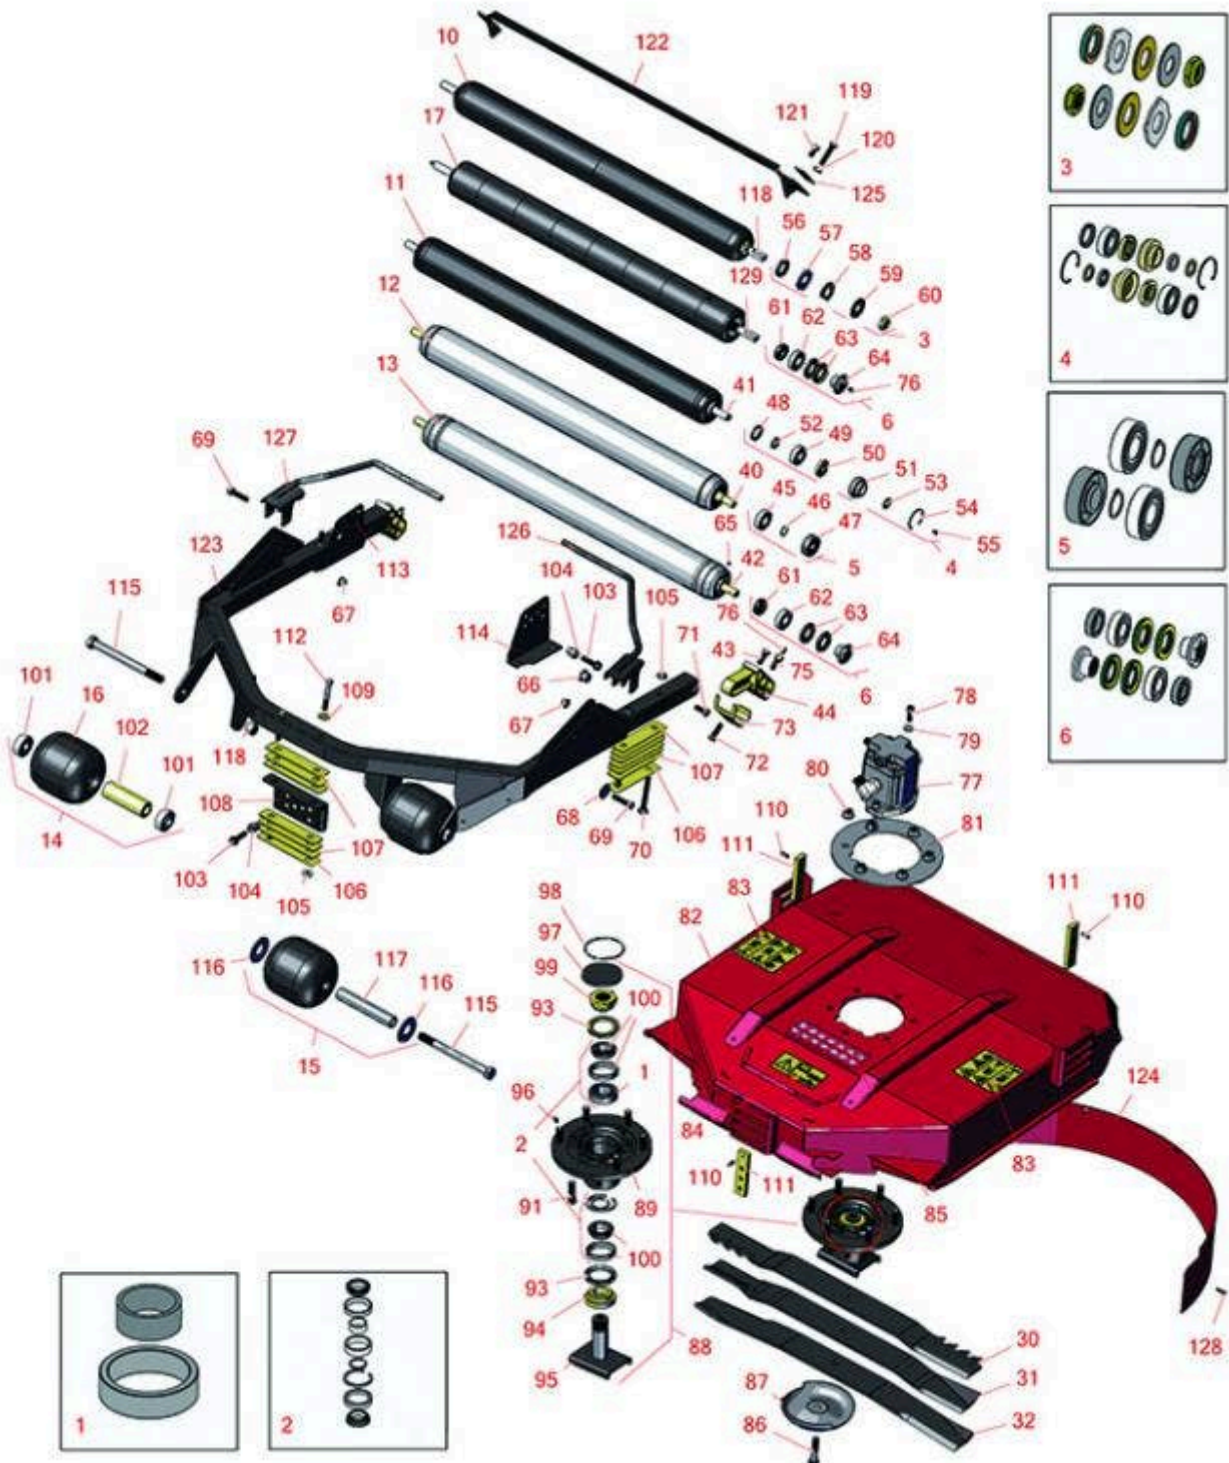

Replaces Toro Groundsmaster 4500-D Parts

Traction Unit - Model 30857
27in Rotary Unit - Model 30834

All original equipment manufacturers names and part numbers are used for identification purposes only, and we are in no way implying that our products are original equipment parts. Prices subject to change without notice.

Replaces Toro Groundsmaster 4500-D Parts

Traction Unit - Model 30857
27in Rotary Unit - Model 30834

Item No	R&R Part No.	OEM Part No.	Description	Qty Req	Order Quantity
Overhaul Kits					
1	R100-5704	100-5704	Spacer - Set Fits R100-5703	1	
2	R100-5703	100-5703	Bearing - w/Spacer Assy	1	
3	R101399		Overhaul Kit - UHMW 2 Pc Roller	1	
<i>Tech Note: Fits all R&R 2-1/2" - 3-1/2" Dia. Black UHMW Plastic Rollers that do not use ball bearings.. Includes 2 ea.: R1503230 Star Washers, R1503470 Seals, R150333 Thrust Washers, R3296-15 Locknuts, R1503471 Bronze Thrust Washers:</i>					
4	R106-9606	106-9606	Overhaul Kit - Roller	1	
<i>Tech Note: Include 2 ea: R343667 Bearings, R253-70 Seals, R32120-62 Retaining Rings, R93-1251 Seals, R93-1252 Seals, R93-2931 Washers, R93-3007 Seals:</i>					
5	R107-1595	107-1595	Overhaul Kit - Roller	1	
<i>Tech Note: Includes 2 ea.: R251-347 Bearings, R32120-15 Snap Rings & R150614 Seals:</i>					
6	R114-5430	114-5430	Overhaul Kit - Roller	1	
<i>Tech Note: Includes 4 ea.: R112-7494 Seals; 2 ea.: R302-5 Grease Zerks, R114-3717 Seals, R112-5290 Bearings & R114-3745 Locknuts:</i>					
R&R Rollers					
10	R1013902		Roller - Smooth UHMW Polyethylene	1	
<i>Tech Note: Machined from solid UHMW, this low maintenance roller uses a 1" solid stainless steel shaft and requires no grease. UHMW material prevents build-up of debris.:</i>					
11	R107-1996	107-1996, 112-5273, 112-5291	Roller - Regreasable	1	
12	R105-6772	105-1227, 105-6772	Roller - Smooth 3in	1	
13	R112-5265	112-5265, 112-5272	Roller Assy - Regreasable	1	