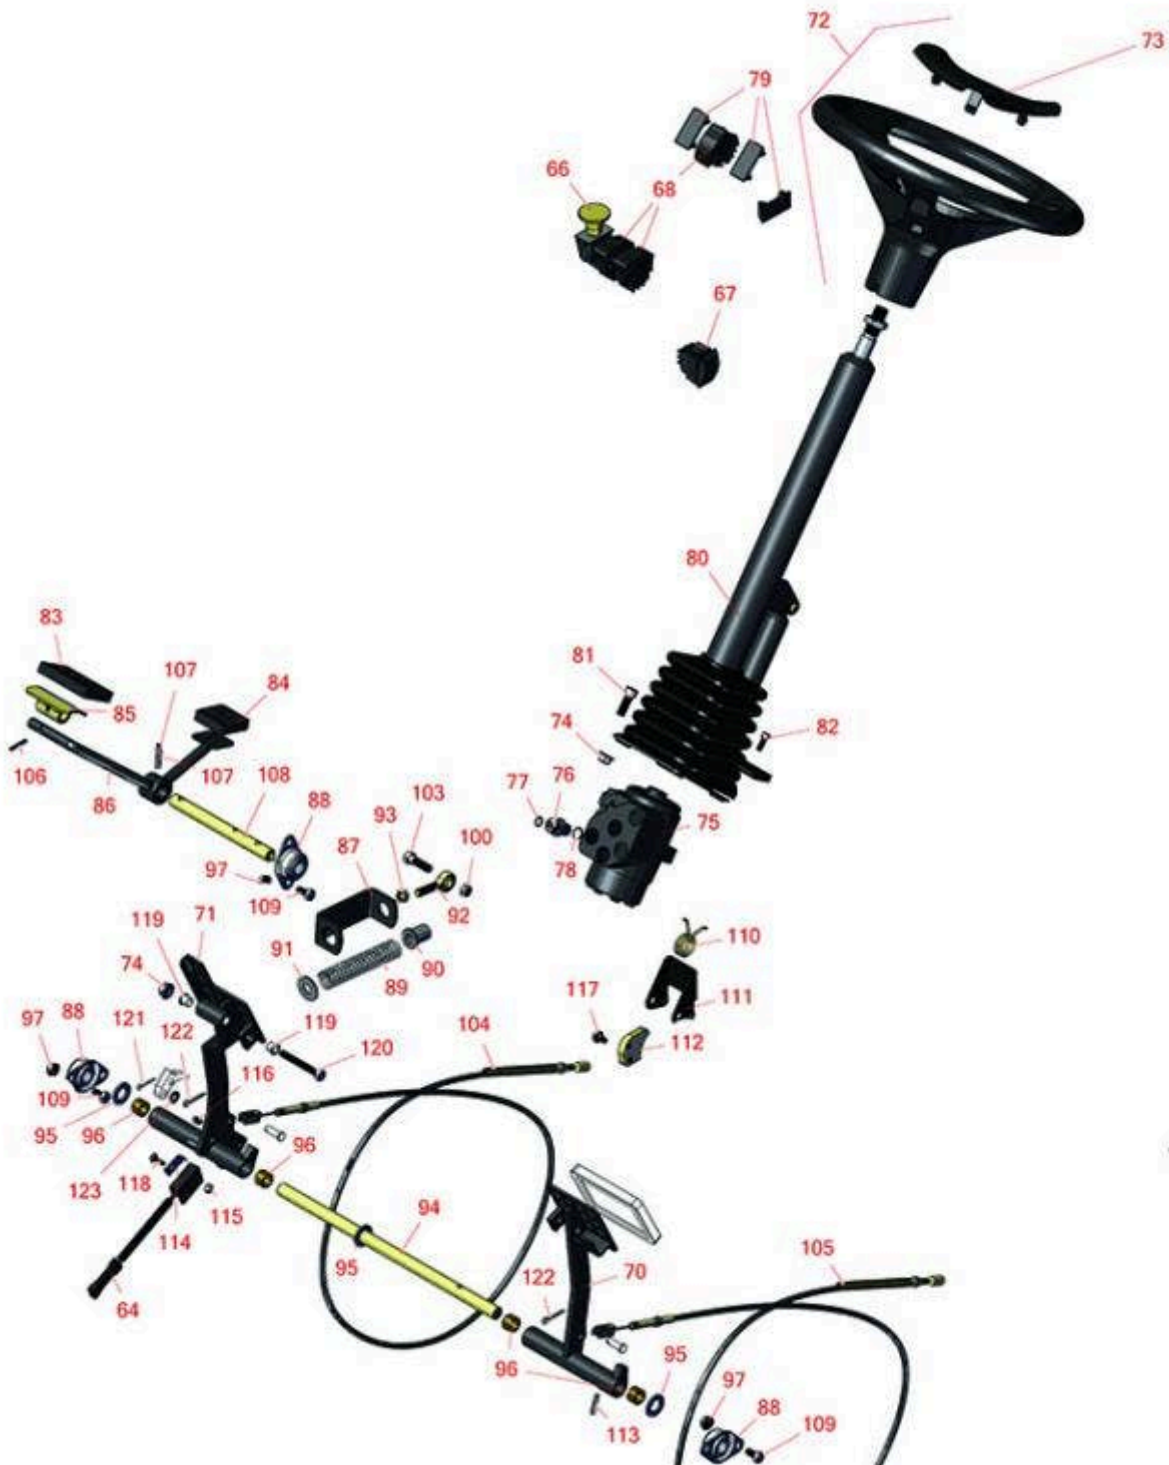

Replaces Toro Groundsmaster 4500-D

Parts

Traction Unit - Model 30873

Steering and Pedals

All original equipment manufacturers names and part numbers are used for identification purposes only, and we are in no way implying that our products are original equipment parts. Prices subject to change without notice.

Replaces Toro Groundsmaster 4500-D Parts

*Traction Unit - Model 30873
Steering and Pedals*

Item No	R&R Part No.	OEM Part No.	Description	Qty Req	Order Quantity
Gauges and Controls					
64	R100-1270	100-1270	Sensor - Proximity	1	
66	R93-9999	93-9999	Switch - Pto	1	
67	R95-8999	95-8999	Switch - Headlight	2	
68	R100-1535	100-1535, 100-8492	Switch	1	
Other Parts Available					
70	R136-2887-03	115-4421-03, 136-2887-03	Brake Pedal - LH	1	
71	R136-2889	119-0005, 136-2889	Brake Pedal - RH	3	
72	R98-1471	93-5212, 94-3500, 98-1471	Steering Wheel Assy - 14 in Incl Cap	1	
73	R98-1468	98-1468	Cap - 14" Steering Wheel	1	
74	R104-8301	104-8301, 104-9301, 109-6658, 133-7570	Locknut - 3/8-16 Nylon Flanged	5	
75	R114-8119	114-8119	Valve - Steering	1	
76	R340-2	340-2, 60-1920	Hydraulic Fitting - Striaight	5	
77	R237-22	107-8844, 237-22, 237-78	O-Ring	5	
78	R237-42	237-42, 31-4160	O-Ring	5	
79	R99-7420	100-8493, 99-7420	Plug-Hole	3	