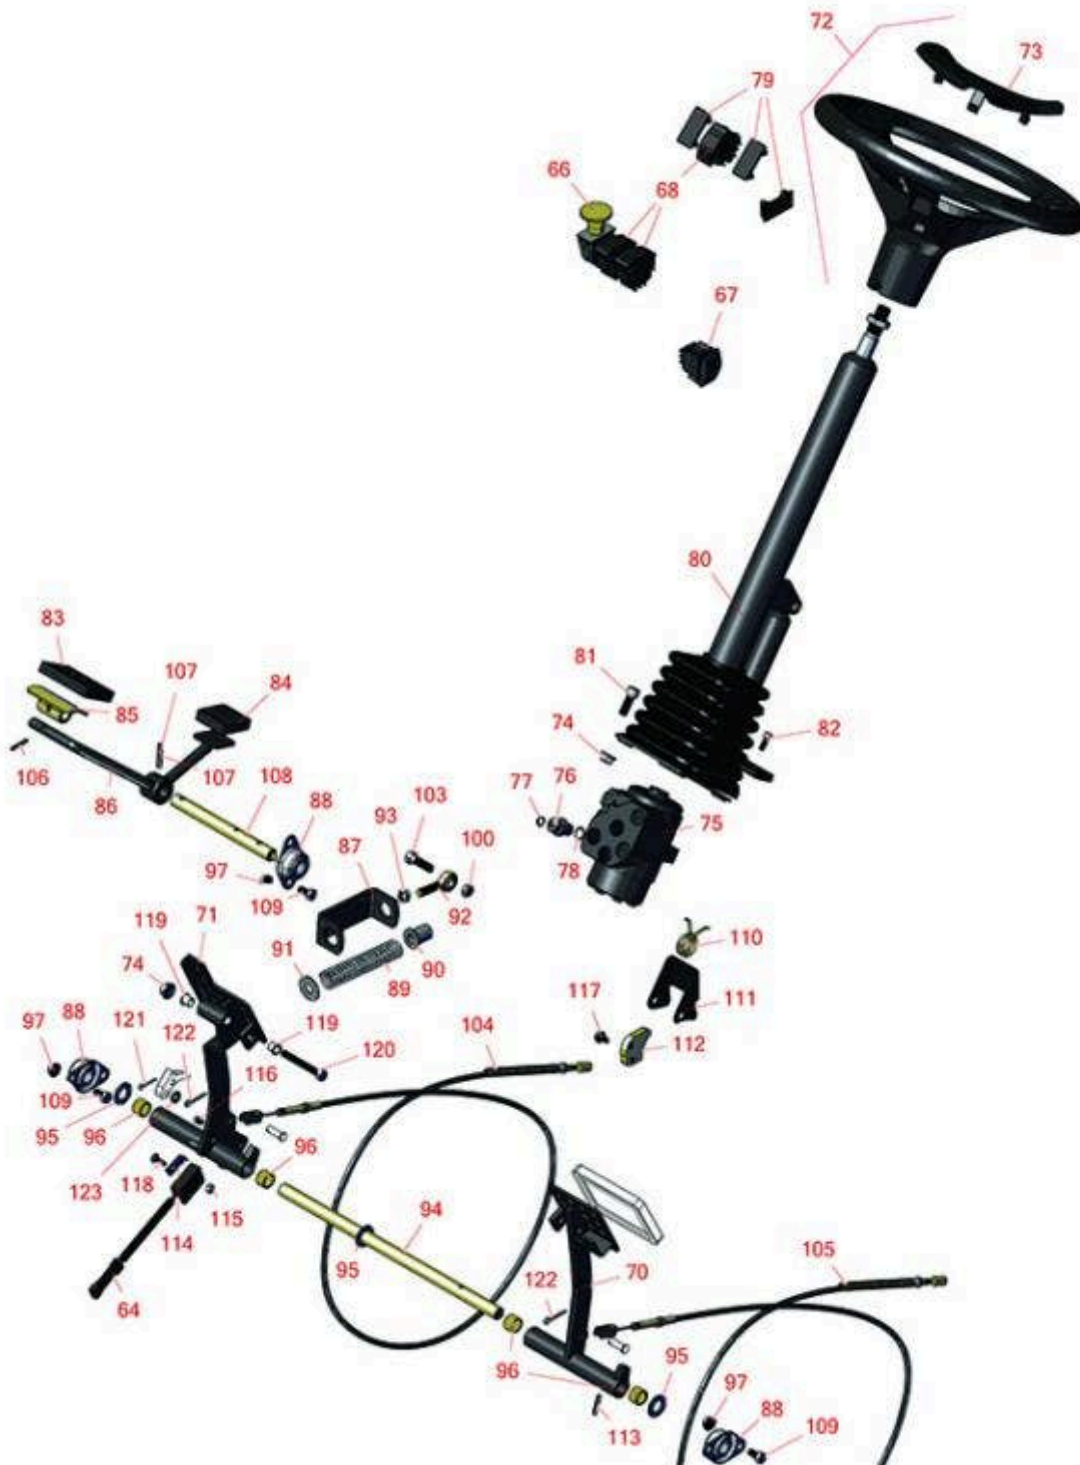

Replaces Toro Groundsmaster 4500-D Parts

*Traction Unit with Yanmar Engine - Model 30881A
Steering and Pedals*

All original equipment manufacturers names and part numbers are used for identification purposes only, and we are in no way implying that our products are original equipment parts. Prices subject to change without notice.

Replaces Toro Groundsmaster 4500-D Parts

*Traction Unit with Yanmar Engine - Model 30881A
Steering and Pedals*

Item No	R&R Part No.	OEM Part No.	Description	Qty Req	Order Quantity
Gauges and Controls					
64	R100-1270	100-1270	Sensor - Proximity	1	
66	R93-9999	93-9999	Switch - Pto	1	
67	R95-8999	95-8999	Switch - Headlight	2	
68	R100-1535	100-1535, 100-8492	Switch	1	
Other Parts Available					
70	R136-2887-03	115-4421-03, 136-2887-03	Brake Pedal - LH	1	
71	R136-2889	119-0005, 136-2889	Brake Pedal - RH	3	
72	R98-1471	93-5212, 94-3500, 98-1471	Steering Wheel Assy - 14 in Incl Cap	1	
73	R98-1468	98-1468	Cap - 14" Steering Wheel	1	
74	R104-8301	104-8301, 104-9301, 109-6658, 133-7570	Locknut - 3/8-16 Nylon Flanged	5	
75	R114-8119	114-8119	Valve - Steering	1	
76	R340-2	340-2, 60-1920	Hydraulic Fitting - Striaight	5	
77	R237-22	107-8844, 237-22, 237-78	O-Ring	5	
78	R237-42	237-42, 31-4160	O-Ring	5	
79	R99-7420	100-8493, 99-7420	Plug-Hole	3	