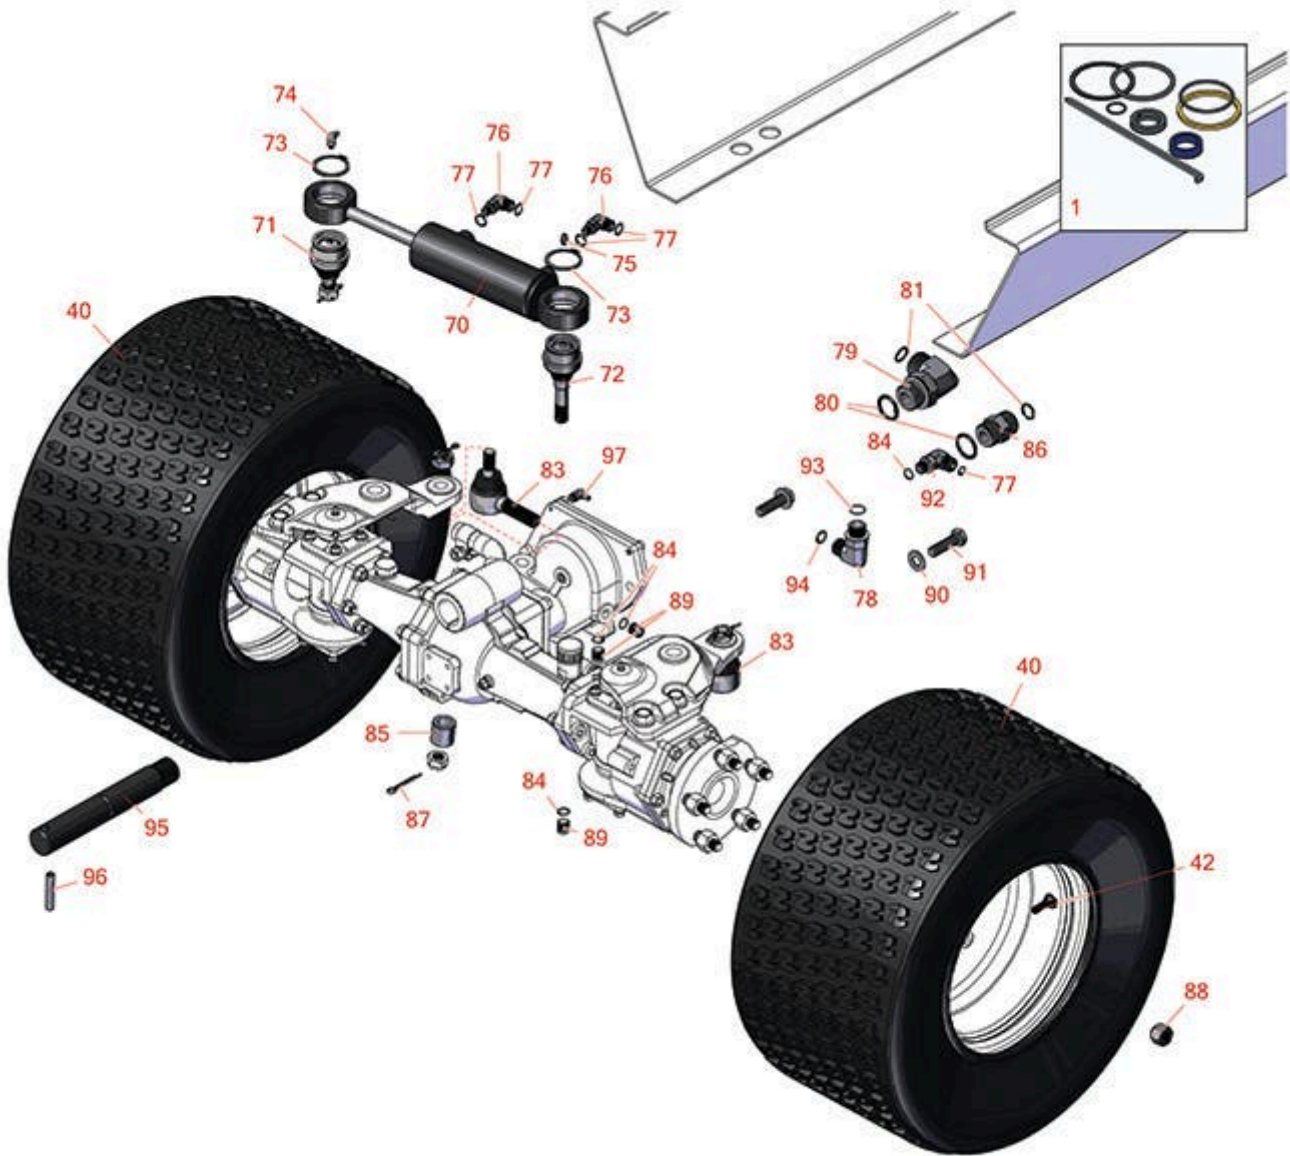

Replaces Toro Groundsmaster 4500-D

Parts

Traction Unit with Yanmar Engine - Model 30881A
Rear Axle

**FOR MORE TIRE SELECTIONS PLEASE
CLICK ON THE TIRE ICON ABOVE.**

All original equipment manufacturers names and part numbers are used for identification purposes only, and we are in no way implying that our products are original equipment parts. Prices subject to change without notice.

Replaces Toro Groundsmaster 4500-D Parts

Traction Unit with Yanmar Engine - Model 30881A
Rear Axle

Item No	R&R Part No.	OEM Part No.	Description	Qty Req	Order Quantity
Overhaul Kits					
1	R107-0245	107-0245	Seal Kit - Fits R105-0775 Hyd Cyl	1	
Tires					
40	RCT50D362		Tire - 20x10.00-10 Nhs (4 Ply) Carlisle Turf Trac R/S	2	
42	R232-27	232-27, 232-31	Stem - Valve w/ Cap	2	
Other Parts Available					
70	R107-1976	107-1976	Cylinder - Steering	1	
71	R106-6774	106-6774, 92-5838, 92-5838-01	Ball Joint	1	
72	R100-3795	100-3795	Ball Joint	1	
73	R32151-104	32151-104	Ring - Retaining, Ex	2	
74	R302-60	302-60	Zerk - Grease 90 Deg.	1	
75	R302-5	21-6010, 302-11, 302-37, 302-47, 302-5, 302-57, 302-58, 302-6, 31-0300, 32-9660, 60-0800, 62-3880, 92-4181	Fitting - Grease	1	
76	R340-97	340-97	Hydraulic Fitting - 90 Deg	2	
77	R237-22	107-8844, 237-22, 237-78	O-Ring	5	