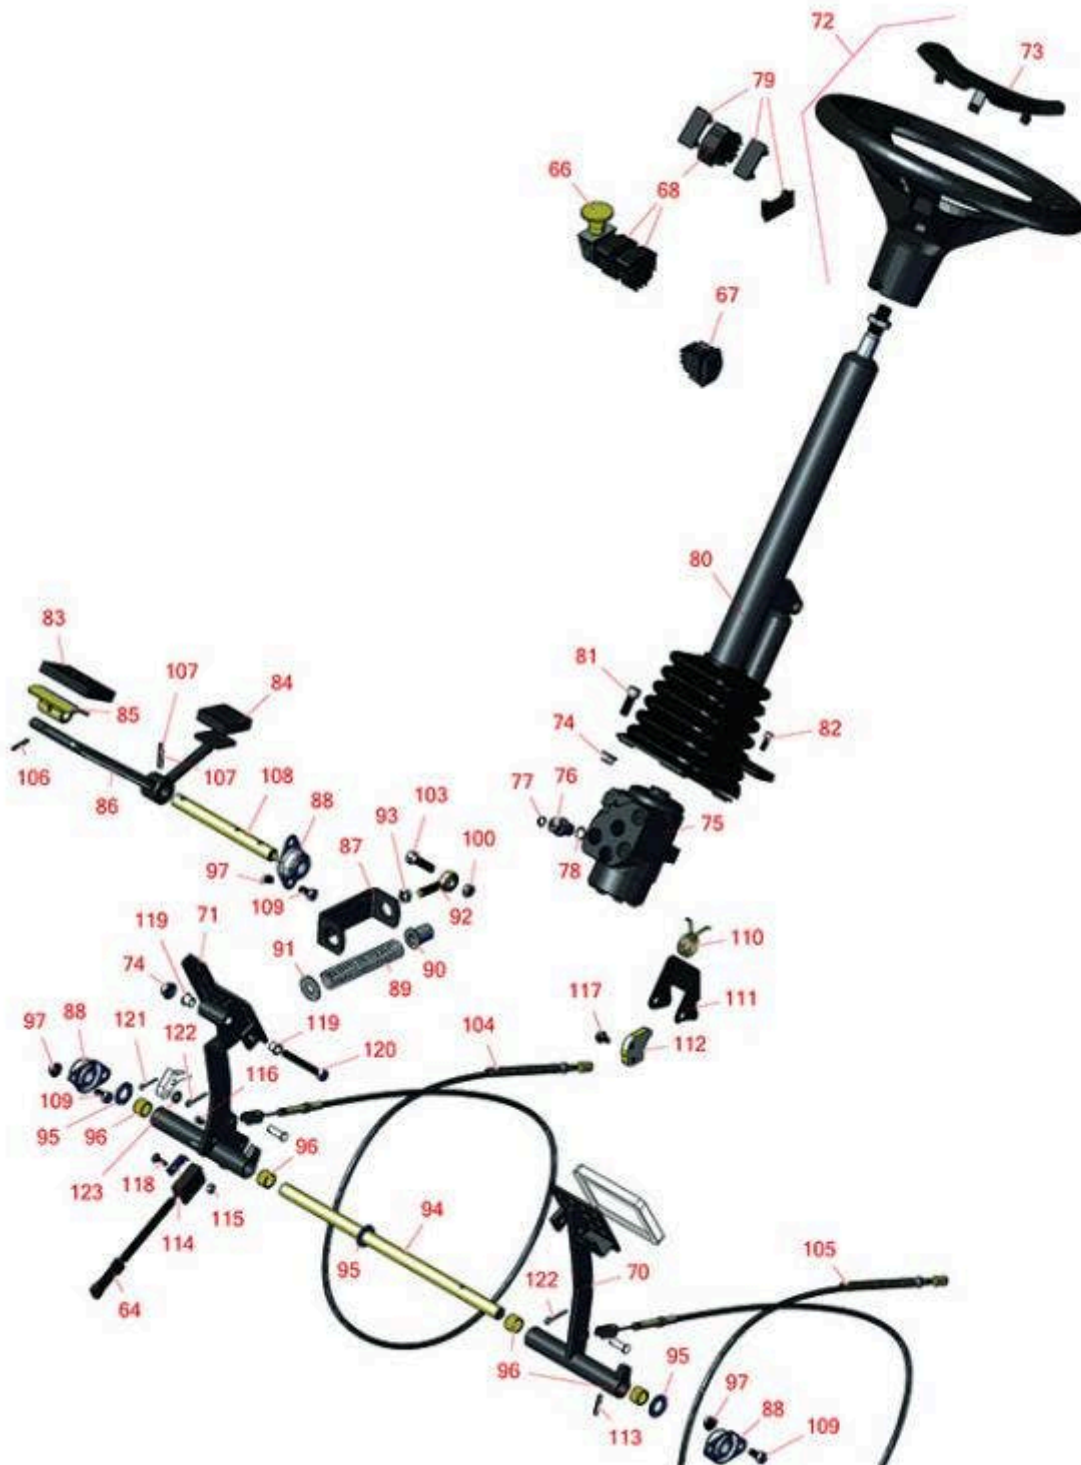

Replaces Toro Groundsmaster 4500-D

Parts

Traction Unit - Model 30881
Steering and Pedals

All original equipment manufacturers names and part numbers are used for identification purposes only, and we are in no way implying that our products are original equipment parts. Prices subject to change without notice.

Replaces Toro Groundsmaster 4500-D Parts

*Traction Unit - Model 30881
Steering and Pedals*

Item No	R&R Part No.	OEM Part No.	Description	Qty Req	Order Quantity
Gauges and Controls					
64	R100-1270	100-1270	Sensor - Proximity	1	
66	R93-9999	93-9999	Switch - Pto	1	
67	R95-8999	95-8999	Switch - Headlight	2	
68	R100-1535	100-1535, 100-8492	Switch	1	
Other Parts Available					
70	R136-2887-03	115-4421-03, 136-2887-03	Brake Pedal - LH	1	
71	R136-2889	119-0005, 136-2889	Brake Pedal - RH	3	
72	R98-1471	93-5212, 94-3500, 98-1471	Steering Wheel Assy - 14 in Incl Cap	1	
73	R98-1468	98-1468	Cap - 14" Steering Wheel	1	
74	R104-8301	104-8301, 104-9301, 109-6658, 133-7570	Locknut - 3/8-16 Nylon Flanged	5	
75	R114-8119	114-8119	Valve - Steering	1	
76	R340-2	340-2, 60-1920	Hydraulic Fitting - Striaight	5	
77	R237-22	107-8844, 237-22, 237-78	O-Ring	5	
78	R237-42	237-42, 31-4160	O-Ring	5	
79	R99-7420	100-8493, 99-7420	Plug-Hole	3	