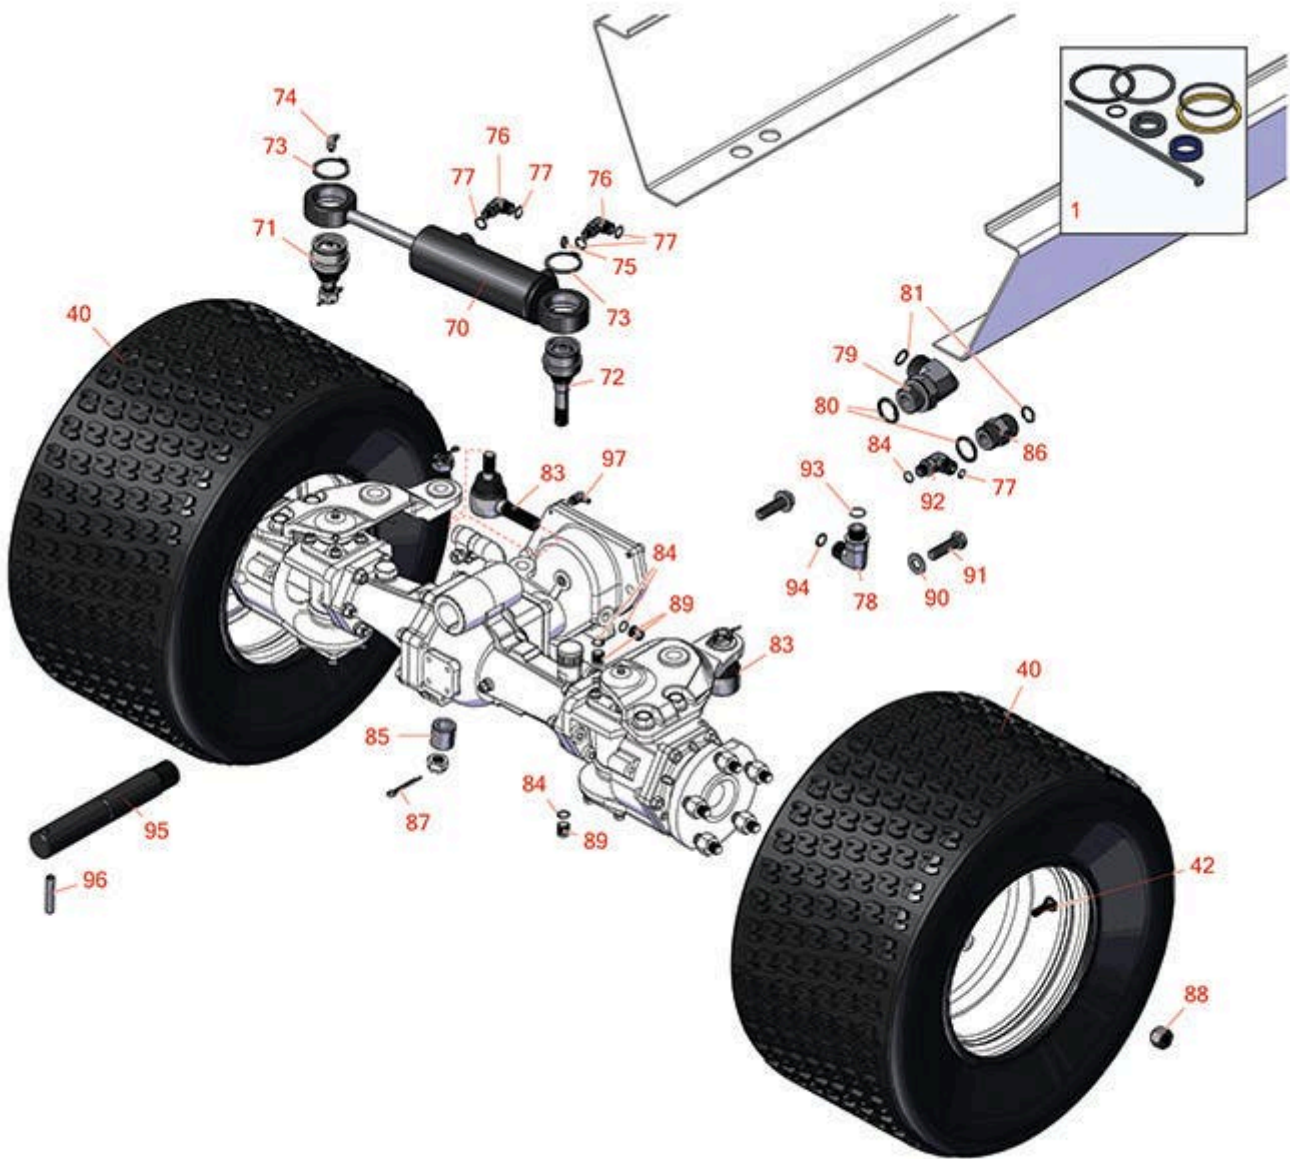

Replaces Toro Groundsmaster 4500-D

Parts

Traction Unit - Model 30881

Rear Axle

FOR MORE TIRE SELECTIONS PLEASE
CLICK ON THE TIRE ICON ABOVE.

All original equipment manufacturers names and part numbers are used for identification purposes only, and we are in no way implying that our products are original equipment parts. Prices subject to change without notice.

Replaces Toro Groundsmaster 4500-D Parts

Traction Unit - Model 30881
Rear Axle

Item No	R&R Part No.	OEM Part No.	Description	Qty Req	Order Quantity
Overhaul Kits					
1	R107-0245	107-0245	Seal Kit - Fits R105-0775 Hyd Cyl	1	
Tires					
40	RCT50D362		Tire - 20x10.00-10 Nhs (4 Ply) Carlisle Turf Trac R/S	2	
42	R232-27	232-27, 232-31	Stem - Valve w/ Cap	2	
Other Parts Available					
70	R107-1976	107-1976	Cylinder - Steering	1	
71	R106-6774	106-6774, 92-5838, 92-5838-01	Ball Joint	1	
72	R100-3795	100-3795	Ball Joint	1	
73	R32151-104	32151-104	Ring - Retaining, Ex	2	
74	R302-60	302-60	Zerk - Grease 90 Deg.	1	
75	R302-5	21-6010, 302-11, 302-37, 302-47, 302-5, 302-57, 302-58, 302-6, 31-0300, 32-9660, 60-0800, 62-3880, 92-4181	Fitting - Grease	1	
76	R340-97	340-97	Hydraulic Fitting - 90 Deg	2	
77	R237-22	107-8844, 237-22, 237-78	O-Ring	5	