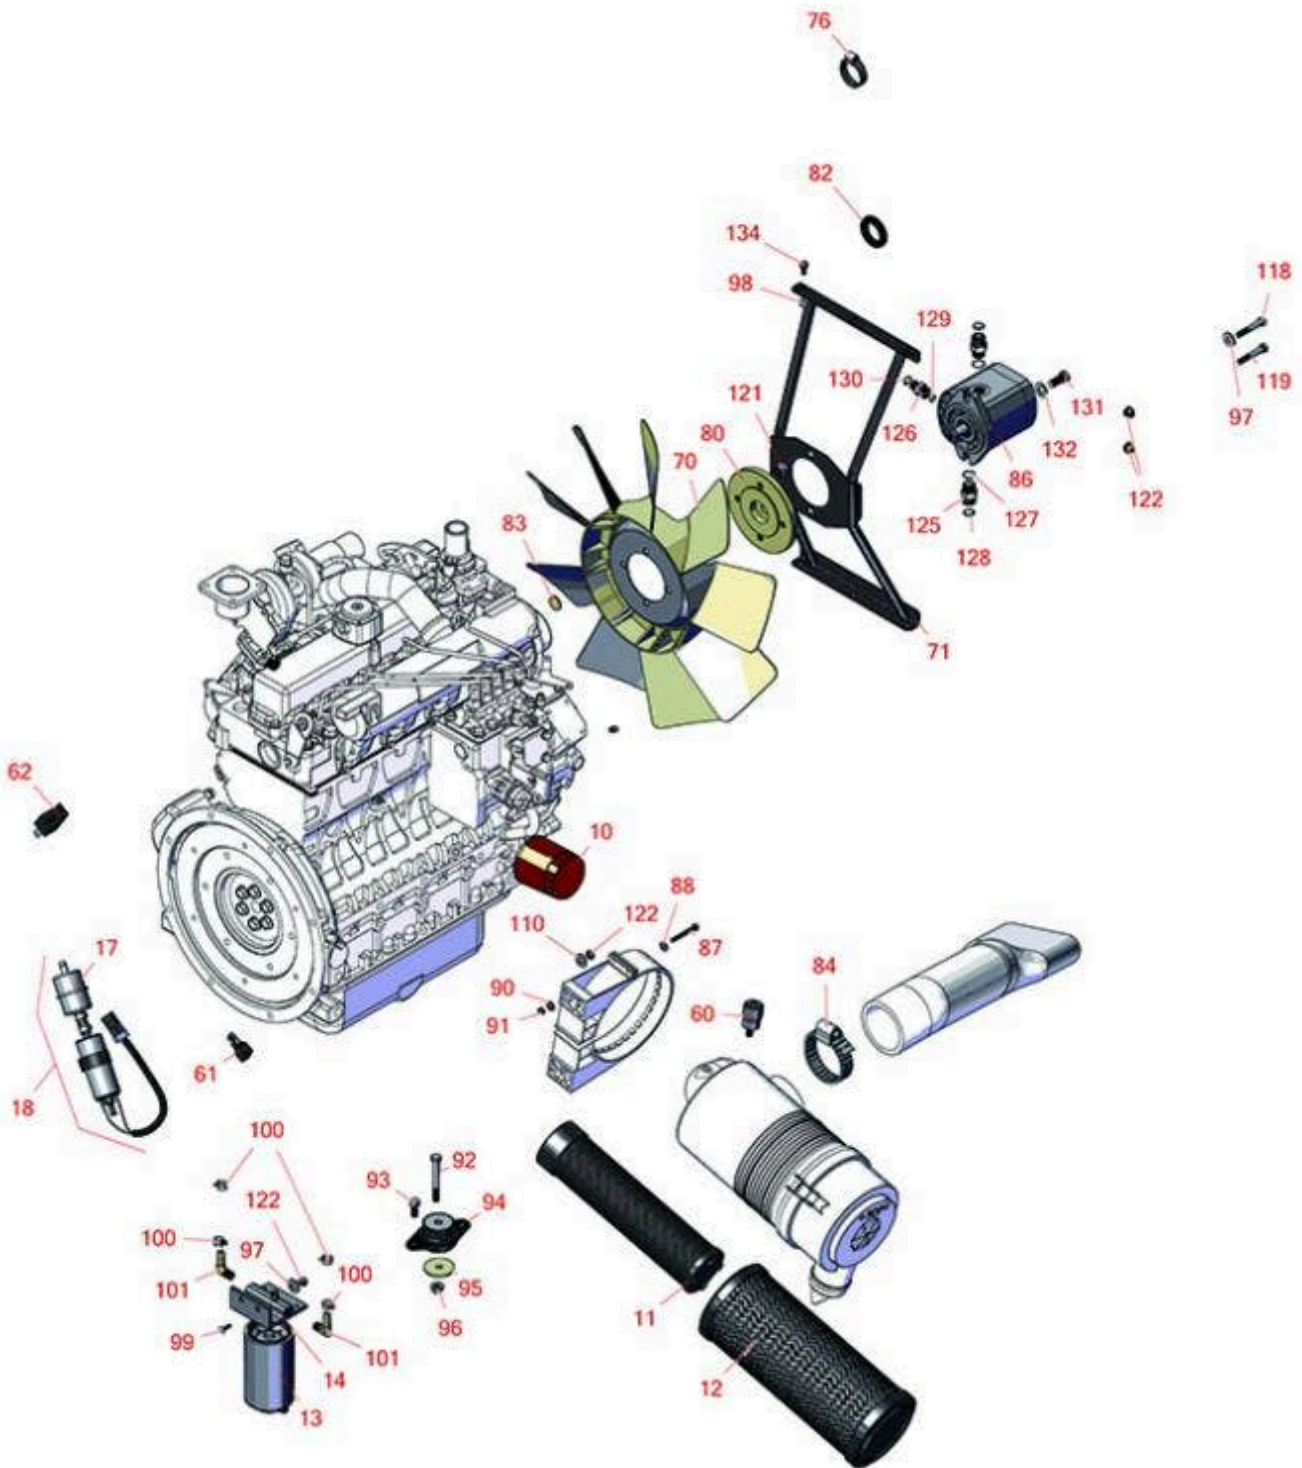

Replaces Toro Groundsmaster 4500-D

Parts

Traction Unit - Model 30881
Engine

All original equipment manufacturers names and part numbers are used for identification purposes only, and we are in no way implying that our products are original equipment parts. Prices subject to change without notice.

Replaces Toro Groundsmaster 4500-D

Parts

Traction Unit - Model 30881
Engine

Item No	R&R Part No.	OEM Part No.	Description	Qty Req	Order Quantity
Filters					
10	R125-7025	125-7025	Baldwin Oil Filter	1	
11	R108-3816	104-4261, 108-3816	Baldwin Air Filter	1	
12	R108-3814	104-4260, 108-3814	Baldwin Air Filter	1	
13	R110-9049	110-9049	Donaldson Fuel Filter - Spin On	1	
14	R110-9044	110-9044	Donaldson Water/Fuel Separator Assy	1	
17	RRF10534	112-7836, RR ONLY, RRONLY	SilverGuard Fuel Filter - Inline	1	
17	R112-7836	112-7836, RR ONLY	Baldwin Fuel Filter - in Line	1	
18	R110-8806	110-8806	Fuel Pump and Filter Assy	1	
Gauges & Controls					
60	R104-3563	104-3563	Indicator - Service	1	
61	R100-4918	100-4818, 100-4918	Diode	1	
62	R99-7435	99-7435	Relay - 70 Amp	1	
Other Parts Available					
70	R114-3825	114-3825	Fan	1	
71	R120-8935-03	120-8935-03	Bracket - Fan	1	
76	R2412-111	2412-111	Clamp - Hose - Worm	4	
80	R117-2364	117-2364	Hub-Fan	1	
82	R240-3	240-3	Grommet- Rubber	1	