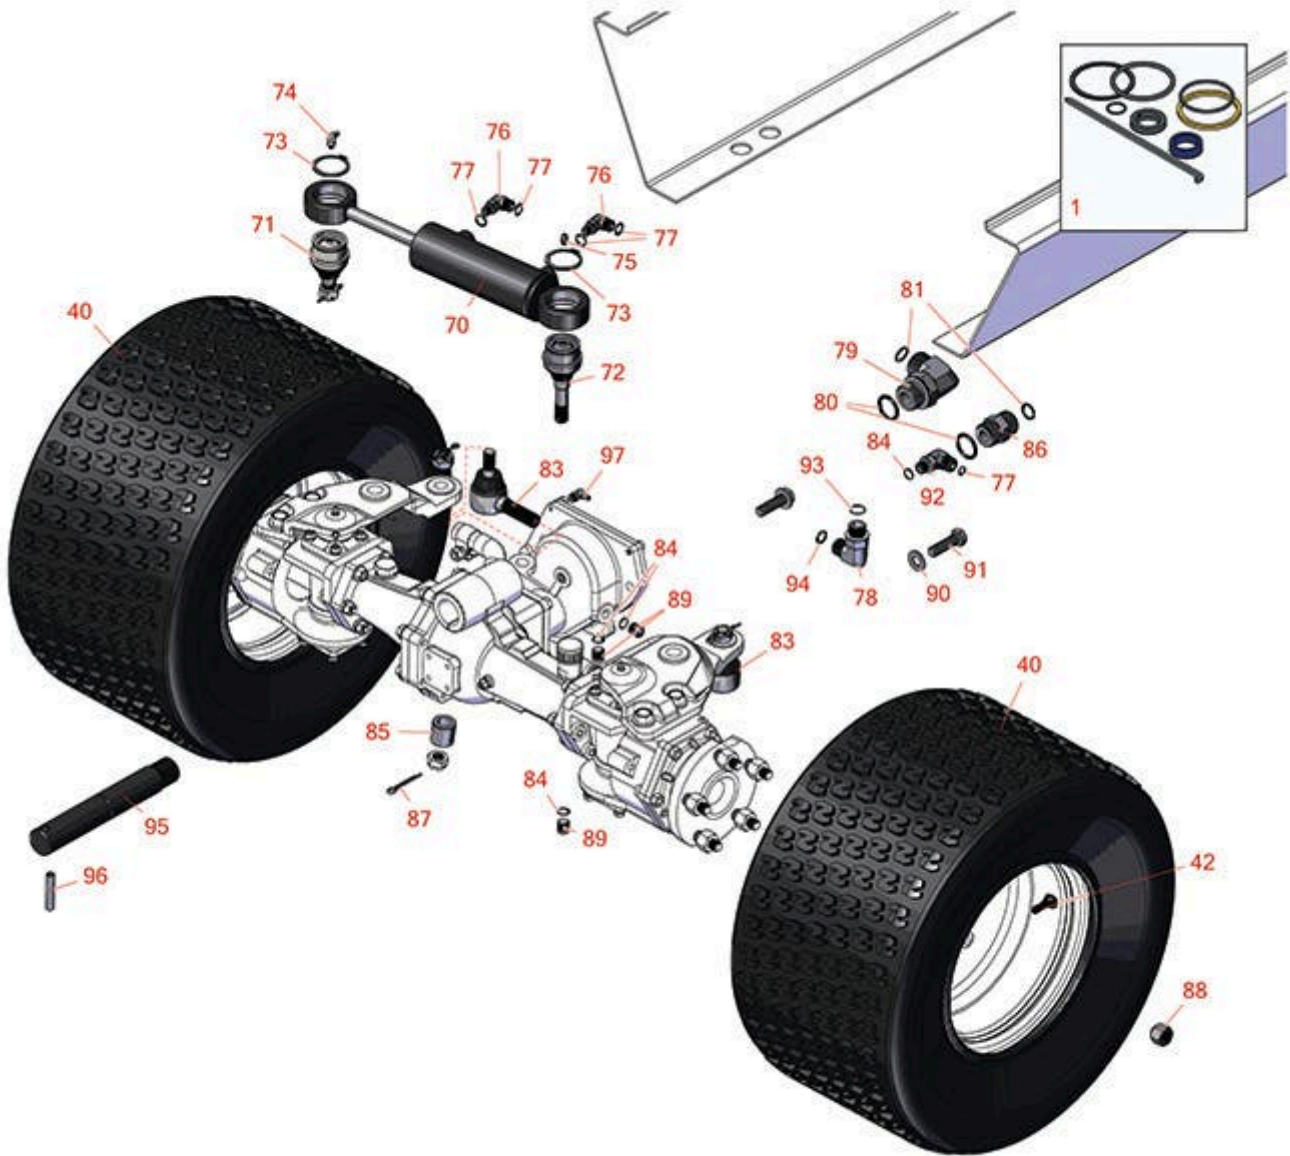

Replaces Toro Groundsmaster 4500-D

Parts

Traction Unit - Model 30873

Rear Axle

FOR MORE TIRE SELECTIONS PLEASE
CLICK ON THE TIRE ICON ABOVE.

All original equipment manufacturers names and part numbers are used for identification purposes only, and we are in no way implying that our products are original equipment parts. Prices subject to change without notice.

Replaces Toro Groundsmaster 4500-D Parts

Traction Unit - Model 30873
Rear Axle

Item No	R&R Part No.	OEM Part No.	Description	Qty Req	Order Quantity
Overhaul Kits					
1	R107-0245	107-0245	Seal Kit - Fits R105-0775 Hyd Cyl	1	
Tires					
40	RCT50D362		Tire - 20x10.00-10 Nhs (4 Ply) Carlisle Turf Trac R/S	2	
42	R232-27	232-27, 232-31	Stem - Valve w/ Cap	2	
Other Parts Available					
70	R107-1976	107-1976	Cylinder - Steering	1	
71	R106-6774	106-6774, 92-5838, 92-5838-01	Ball Joint	1	
72	R100-3795	100-3795	Ball Joint	1	
73	R32151-104	32151-104	Ring - Retaining, Ex	2	
74	R302-60	302-60	Zerk - Grease 90 Deg.	1	
75	R302-5	21-6010, 302-11, 302-37, 302-47, 302-5, 302-57, 302-58, 302-6, 31-0300, 32-9660, 60-0800, 62-3880, 92-4181	Fitting - Grease	1	
76	R340-97	340-97	Hydraulic Fitting - 90 Deg	2	
77	R237-22	107-8844, 237-22, 237-78	O-Ring	5	